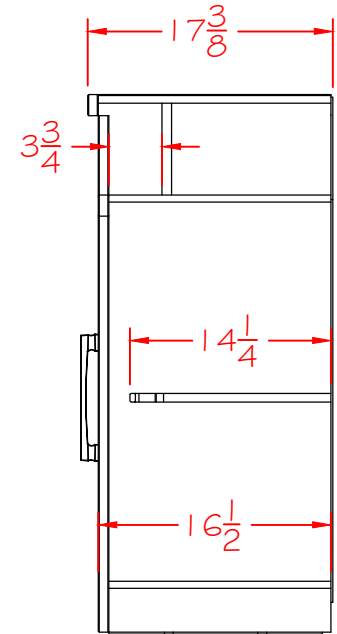

DESCRIPTION: FIREPLACE CONSOLE

WIDTH: 73 5/16"

HEIGHT: 38 1/4"

DEPTH: 17 3/8"

TOP STAIN

BASE COLOR

HARDWARE

SELF CLOSING HINGES

SECTIONAL VIEW  
AT DOOR

SIDE VIEW

FRONT VIEW

WOOD FRAMED  
GLASS DOORS