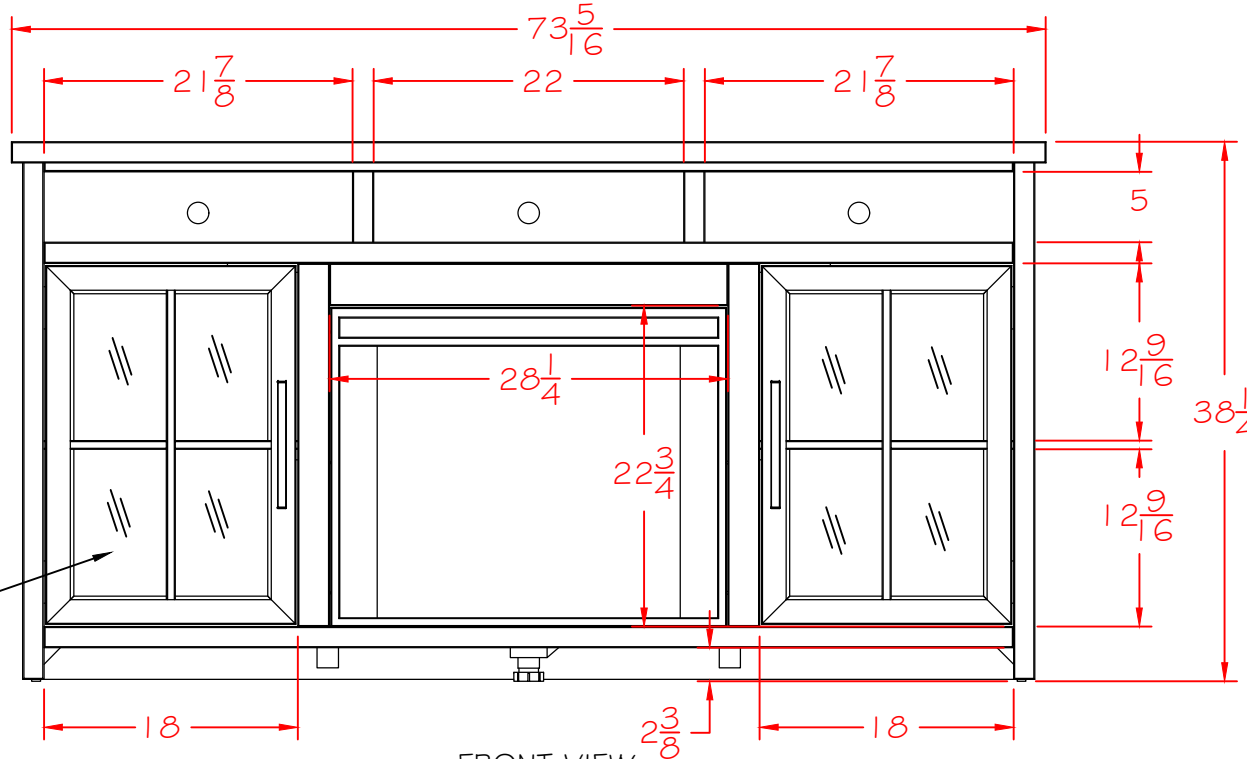

DESCRIPTION: FIREPLACE CONSOLE

WIDTH: 73 5/16"

HEIGHT: 38 1/4"

DEPTH: 17 3/8"

TOP STAIN

BASE COLOR

HARDWARE

SELF CLOSING HINGES

SECTIONAL VIEW  
AT DOOR

SIDE VIEW

FRONT VIEW

WOOD FRAMED  
GLASS DOORS