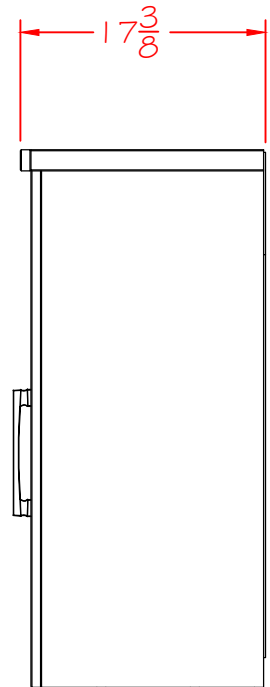

DESCRIPTION: FIREPLACE CONSOLE

WIDTH: 73 5/16"

HEIGHT: 38 1/4"

DEPTH: 17 3/8"

TOP STAIN

BASE COLOR

HARDWARE

SELF CLOSING HINGES

SECTIONAL VIEW  
AT DOOR

SIDE VIEW

FRONT VIEW

WOOD FRAMED  
GLASS DOORS