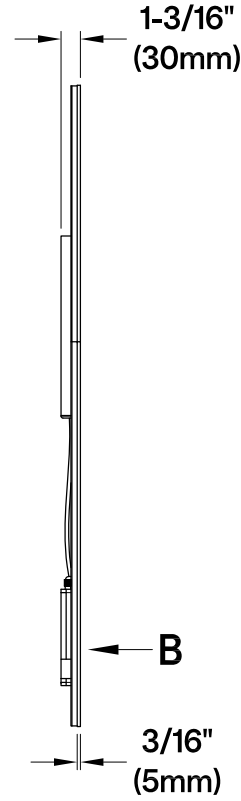

MR4013240

32" x 40" Arch LED Mirror with Touch Switch, Color Temp Changing, Frontlit and Backlit, Defogger

View: B
Scale=5:1