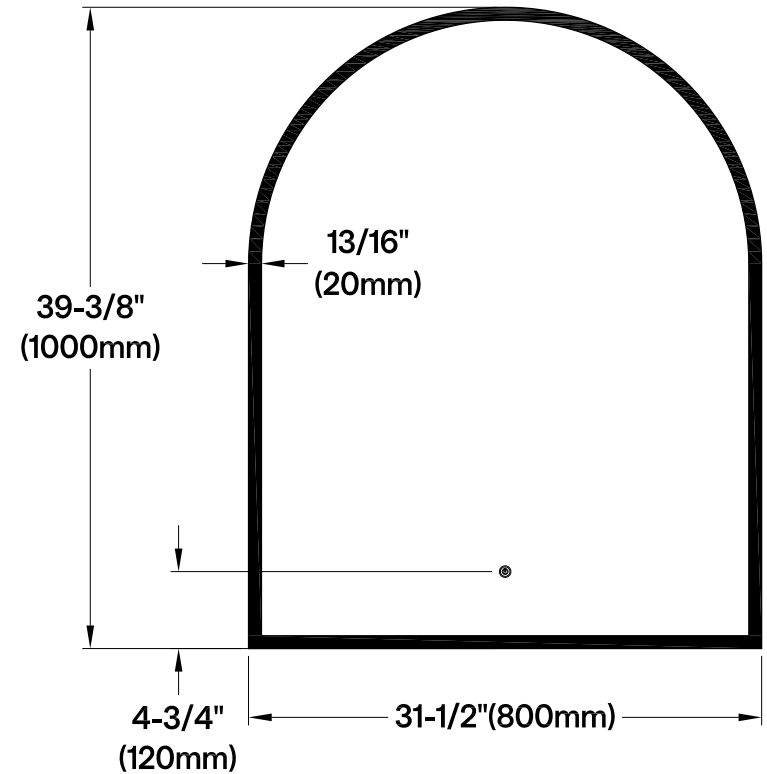

MR4013240

32" x 40" Arch LED Mirror with Touch Switch, Color Temp Changing, Frontlit and Backlit, Defogger

View: B
Scale=5:1