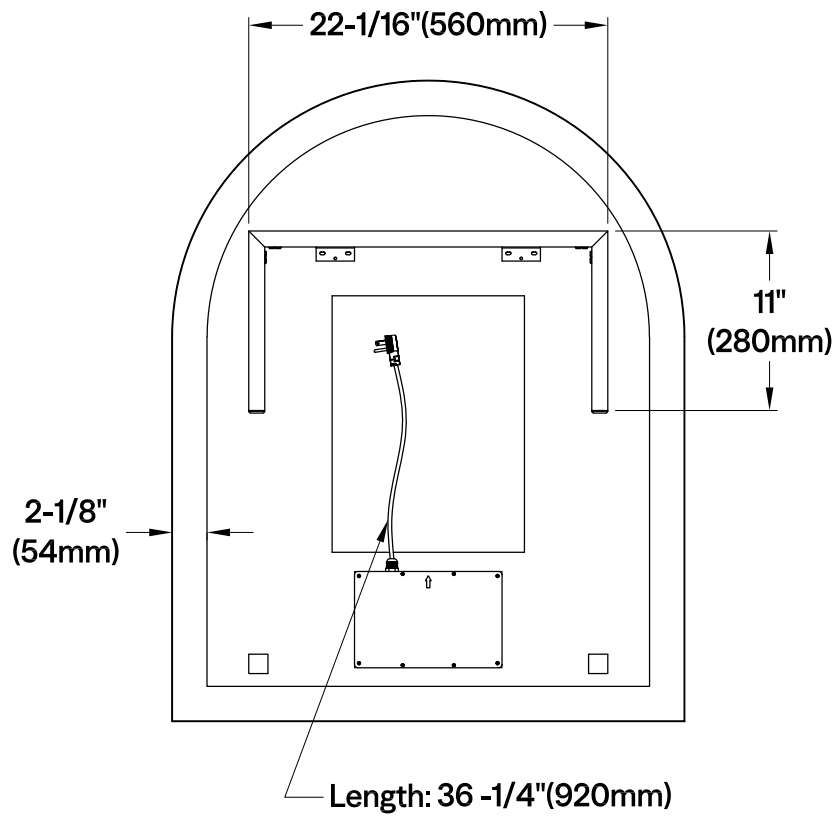

MR4013240

32" x 40" Arch LED Mirror with Touch Switch, Color Temp Changing, Frontlit and Backlit, Defogger

View: B
Scale=5:1