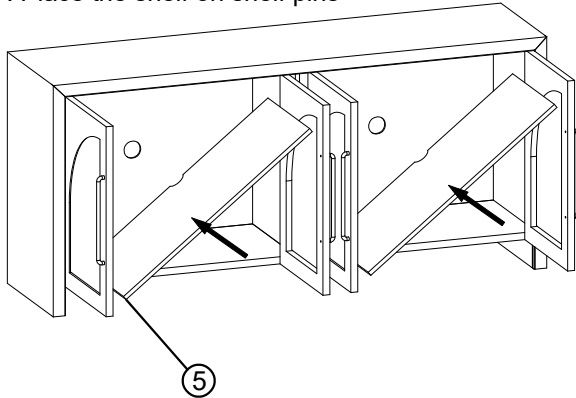

## 70" CONSOLE EBONY OAK

Thank you for purchasing this quality product. Be sure to check all packing material carefully for small parts that may have come loose inside the carton during shipment.

Part Key					
No	Description	Qty	No	Description	Qty
1	Left Facing Door	2 Pc	7	Hinge	8 Pcs
2	Right Facing Door	2 Pc	8	Door Pull with Bolts	8 Pcs
3	Door Catch	4 Pc		Bolt size 30x6 MM	
4	Shelf Pin 20mm	8 Pc	9	Allen Key 4mm	1 Pc
5	Shelf	2 Pcs	10	Anti Tip Kit	2 Sets
6	Leveler 20x8mm	4 Pcs			

SET UP REQUIRES 2 PEOPLE

STEP 1 : Attach the Door Pulls to the door using the Allen Key provided. See diagram

ASSEMBLY INSTRUCTION &  
PARTS IDENTIFICATION

70" CONSOLE EBONY OAK

STEP 3 : Attach the shelf pin

STEP 4 : Place the shelf on shelf pins

STEP 4:  
PLEASE NOTE : To help prevent the  
possibility of tip-over, install the tip-over  
restraint provided.