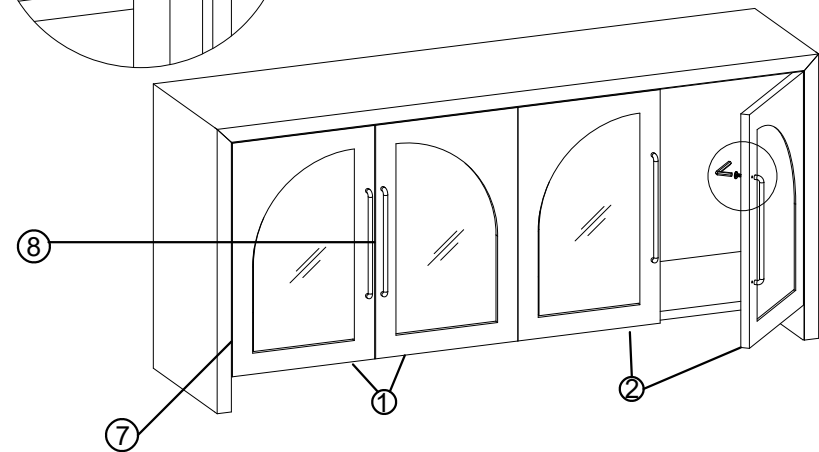

## 70" CONSOLE EBONY OAK

Thank you for purchasing this quality product. Be sure to check all packing material carefully for small parts that may have come loose inside the carton during shipment.

Part Key					
No	Description	Qty	No	Description	Qty
1	Left Facing Door	2 Pc	7	Hinge	8 Pcs
2	Right Facing Door	2 Pc	8	Door Pull with Bolts	8 Pcs
3	Door Catch	4 Pc		Bolt size 30x6 MM	
4	Shelf Pin 20mm	8 Pc	9	Allen Key 4mm	1 Pc
5	Shelf	2 Pcs	10	Anti Tip Kit	2 Sets
6	Leveler 20x8mm	4 Pcs			

SET UP REQUIRES 2 PEOPLE

STEP 1 : Attach the Door Pulls to the door using the Allen Key provided. See diagram

ASSEMBLY INSTRUCTION &  
PARTS IDENTIFICATION

70" CONSOLE EBONY OAK

STEP 3 : Attach the shelf pin