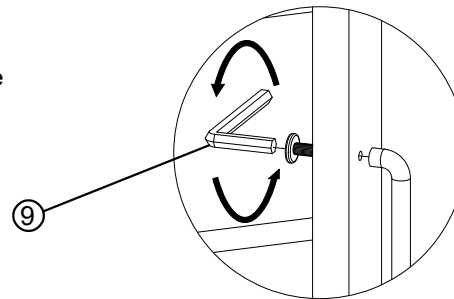

## 70" CONSOLE EBONY OAK

Thank you for purchasing this quality product. Be sure to check all packing material carefully for small parts that may have come loose inside the carton during shipment.

Part Key					
No	Description	Qty	No	Description	Qty
1	Left Facing Door	2 Pc	7	Hinge	8 Pcs
2	Right Facing Door	2 Pc	8	Door Pull with Bolts	8 Pcs
3	Door Catch	4 Pc		Bolt size 30x6 MM	
4	Shelf Pin 20mm	8 Pc	9	Allen Key 4mm	1 Pc
5	Shelf	2 Pcs	10	Anti Tip Kit	2 Sets
6	Leveler 20x8mm	4 Pcs			

SET UP REQUIRES 2 PEOPLE

STEP 1 : Attach the Door Pulls to the door using the Allen Key provided. See diagram

ASSEMBLY INSTRUCTION &  
PARTS IDENTIFICATION

70" CONSOLE EBONY OAK

STEP 3 : Attach the shelf pin