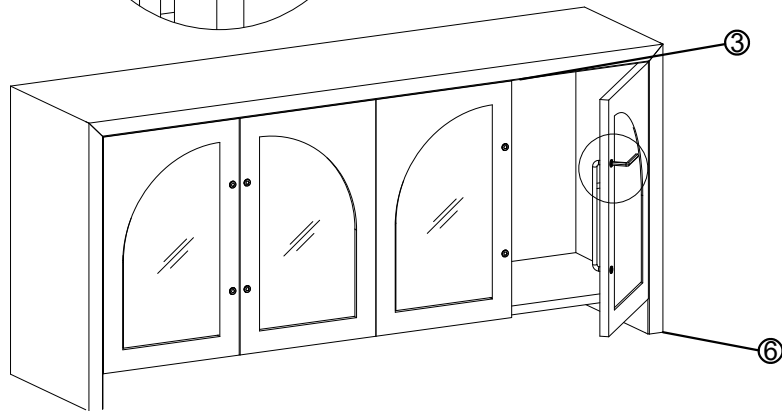

## 70" CONSOLE EBONY OAK

Thank you for purchasing this quality product. Be sure to check all packing material carefully for small parts that may have come loose inside the carton during shipment.

Part Key					
No	Description	Qty	No	Description	Qty
1	Left Facing Door	2 Pc	7	Hinge	8 Pcs
2	Right Facing Door	2 Pc	8	Door Pull with Bolts	8 Pcs
3	Door Catch	4 Pc		Bolt size 30x6 MM	
4	Shelf Pin 20mm	8 Pc	9	Allen Key 4mm	1 Pc
5	Shelf	2 Pcs	10	Anti Tip Kit	2 Sets
6	Leveler 20x8mm	4 Pcs			

SET UP REQUIRES 2 PEOPLE

STEP 1 : Attach the Door Pulls to the door using the Allen Key provided. See diagram

ASSEMBLY INSTRUCTION &  
PARTS IDENTIFICATION

70" CONSOLE EBONY OAK

STEP 3 : Attach the shelf pin