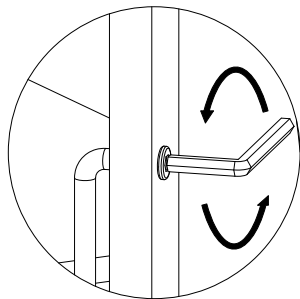

## 70" CONSOLE EBONY OAK

Thank you for purchasing this quality product. Be sure to check all packing material carefully for small parts that may have come loose inside the carton during shipment.

Part Key					
No	Description	Qty	No	Description	Qty
1	Left Facing Door	2 Pc	7	Hinge	8 Pcs
2	Right Facing Door	2 Pc	8	Door Pull with Bolts	8 Pcs
3	Door Catch	4 Pc		Bolt size 30x6 MM	
4	Shelf Pin 20mm	8 Pc	9	Allen Key 4mm	1 Pc
5	Shelf	2 Pcs	10	Anti Tip Kit	2 Sets
6	Leveler 20x8mm	4 Pcs			

SET UP REQUIRES 2 PEOPLE

STEP 1 : Attach the Door Pulls to the door using the Allen Key provided. See diagram

ASSEMBLY INSTRUCTION &  
PARTS IDENTIFICATION

70" CONSOLE EBONY OAK

STEP 3 : Attach the shelf pin