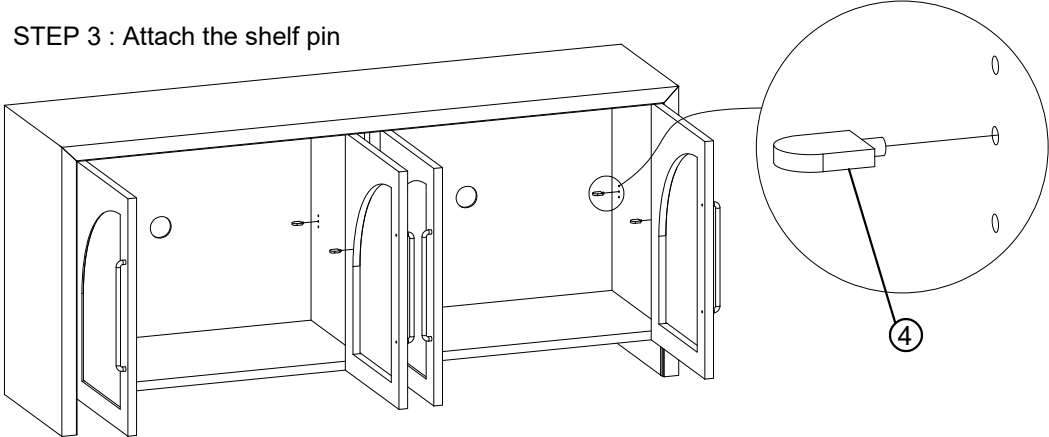

## 70" CONSOLE EBONY OAK

Thank you for purchasing this quality product. Be sure to check all packing material carefully for small parts that may have come loose inside the carton during shipment.

Part Key					
No	Description	Qty	No	Description	Qty
1	Left Facing Door	2 Pc	7	Hinge	8 Pcs
2	Right Facing Door	2 Pc	8	Door Pull with Bolts	8 Pcs
3	Door Catch	4 Pc		Bolt size 30x6 MM	
4	Shelf Pin 20mm	8 Pc	9	Allen Key 4mm	1 Pc
5	Shelf	2 Pcs	10	Anti Tip Kit	2 Sets
6	Leveler 20x8mm	4 Pcs			

SET UP REQUIRES 2 PEOPLE

STEP 1 : Attach the Door Pulls to the door using the Allen Key provided. See diagram

ASSEMBLY INSTRUCTION &  
PARTS IDENTIFICATION

70" CONSOLE EBONY OAK

STEP 3 : Attach the shelf pin

STEP 4 : Place the shelf on shelf pins

STEP 4:  
PLEASE NOTE : To help prevent the  
possibility of tip-over, install the tip-over  
restraint provided.