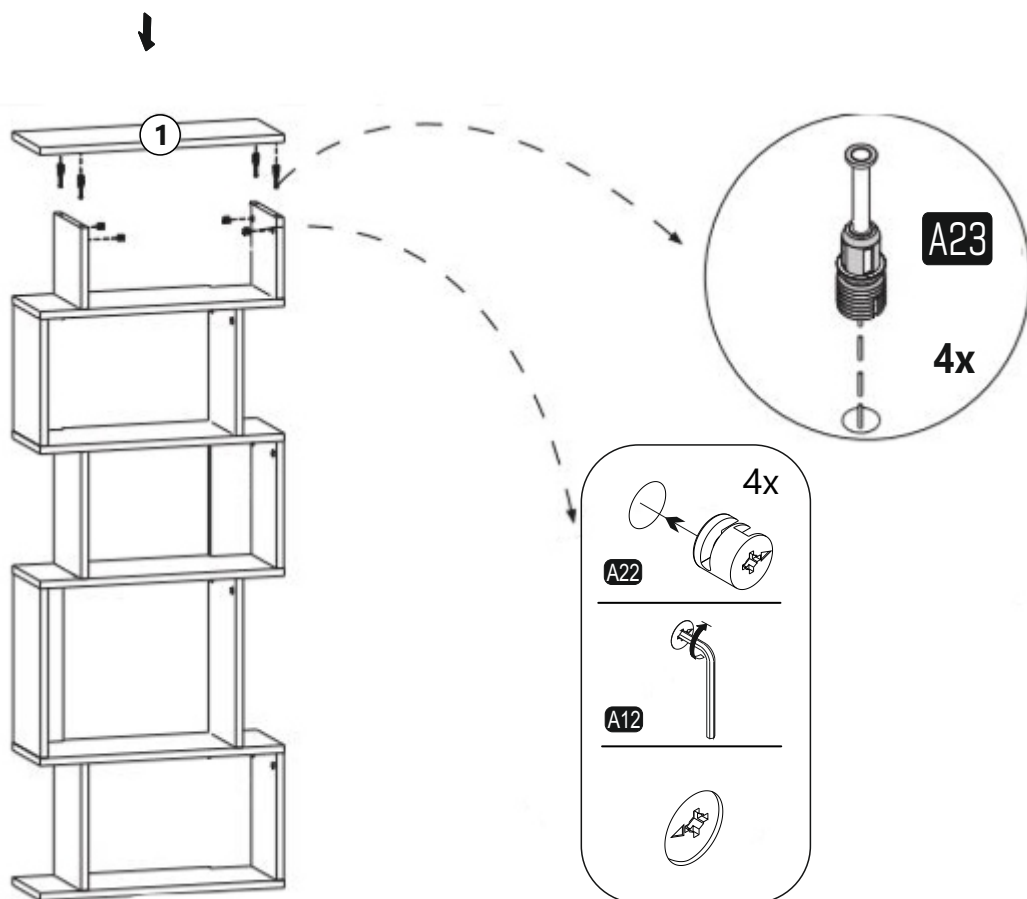

6

7

8

9

10

11

12

13

Check the wall type before installation of dowel. Wall is drilled with equal diameter of dowel. [08mm] Universal Plastic Dowel provides the general purpose usage. Requires two stages assembly. Dowel can be different type according to the wall type. [E.g. Plaster sheet partition wall, gas concrete, hollow brick wall]. If required, use appropriate dowels and screws.