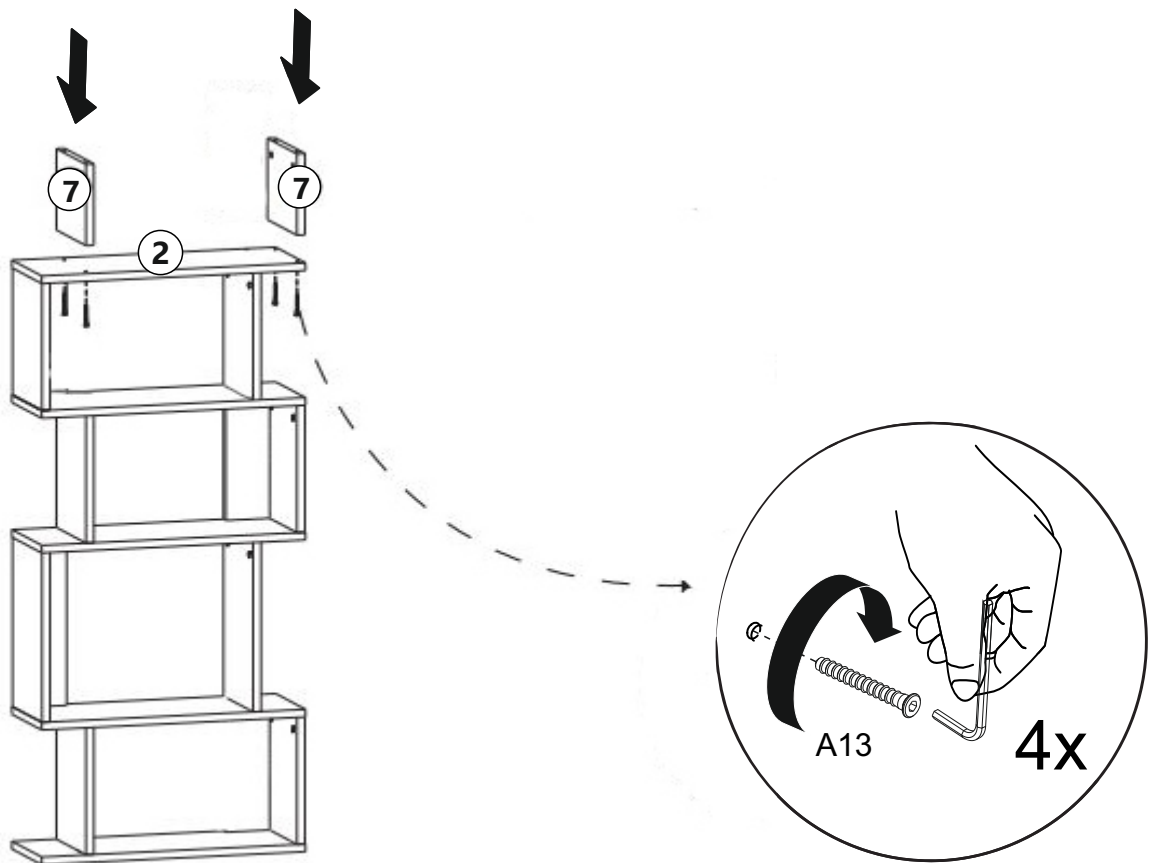

6

7

8

9

10

11

12

13

Check the wall type before installation of dowel. Wall is drilled with equal diameter of dowel. [08mm] Universal Plastic Dowel provides the general purpose usage. Requires two stages assembly. Dowel can be different type according to the wall type. [E.g. Plaster sheet partition wall, gas concrete, hollow brick wall]. If required, use appropriate dowels and screws.