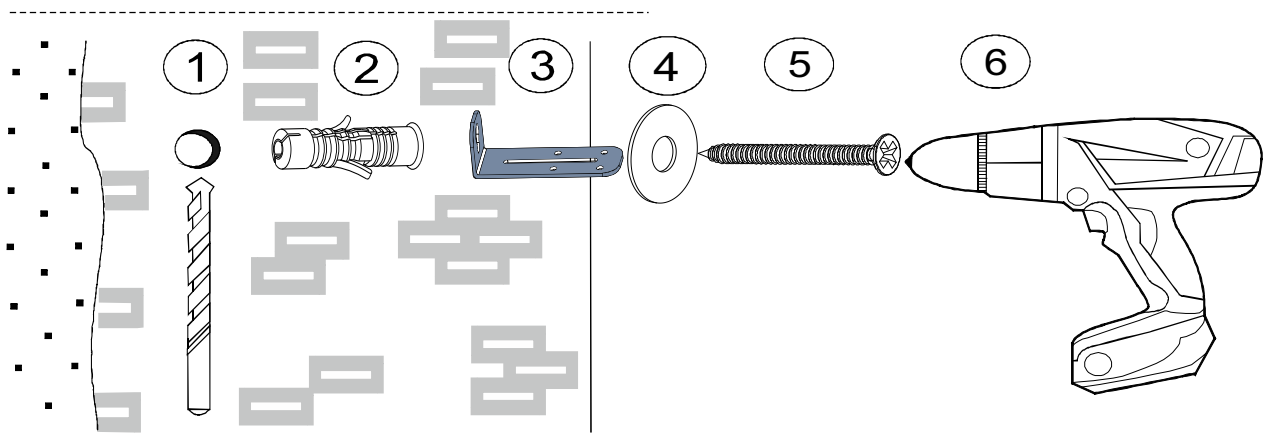

6

7

8

9

10

11

12

13

Check the wall type before installation of dowel. Wall is drilled with equal diameter of dowel. [08mm] Universal Plastic Dowel provides the general purpose usage. Requires two stages assembly. Dowel can be different type according to the wall type. [E.g. Plaster sheet partition wall, gas concrete, hollow brick wall]. If required, use appropriate dowels and screws.