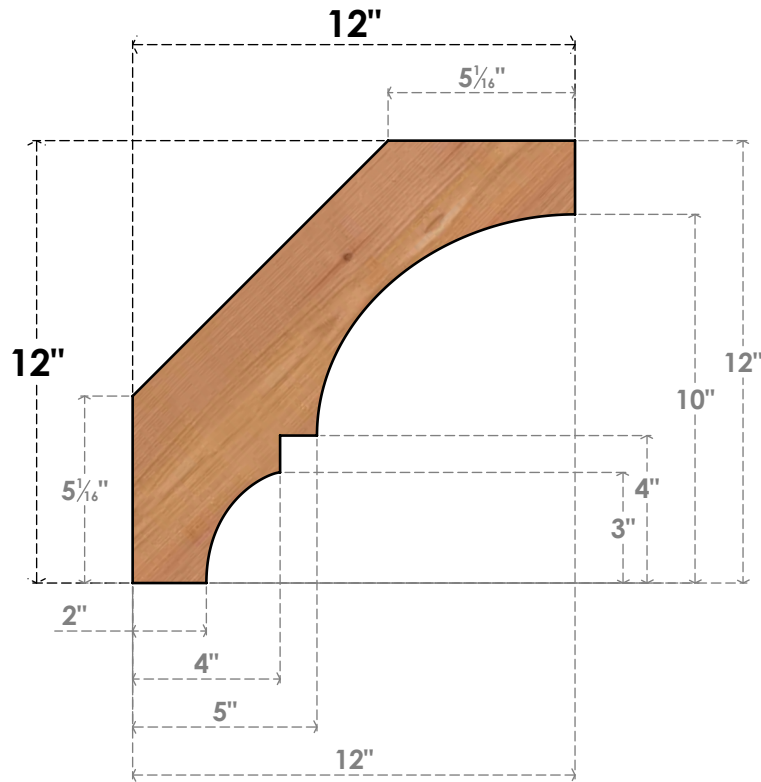

BRC04X12X12BOA00SWR

3 1/2"W X 12"D X 12"H BALBOA SMOOTH BRACE, WESTERN RED CEDAR

SIDE

FRONT

EKENA MILLWORK
2300 WEST MAIN ST.
CLARKSVILLE, TX 75426
TOLL FREE: 866-607-0453
WWW.EKENAMILLWORK.COM

NOTES

1. INSTALLATION TO BE COMPLETED IN ACCORDANCE WITH MANUFACTURER'S SPECIFICATIONS.
2. DRAWING MAY NOT BE TO SCALE
3. THIS DRAWING IS INTENDED FOR DESIGN AND PLANNING PURPOSES ONLY.
4. ALL INFORMATION CONTAINED HEREIN WAS CURRENT AT THE TIME OF DEVELOPMENT BUT MUST BE REVIEWED AND APPROVED BY THE PRODUCT MANUFACTURER TO BE CONSIDERED ACCURATE.
5. PRODUCTS ARE NOT KILN DRIED. THIS ITEM IS UNIQUE AND WILL CONTAIN THE NATURAL VARIATIONS THAT THE WOOD SPECIES OFFERS. THIS MAY RESULT IN VARIATIONS UP TO 1/4"