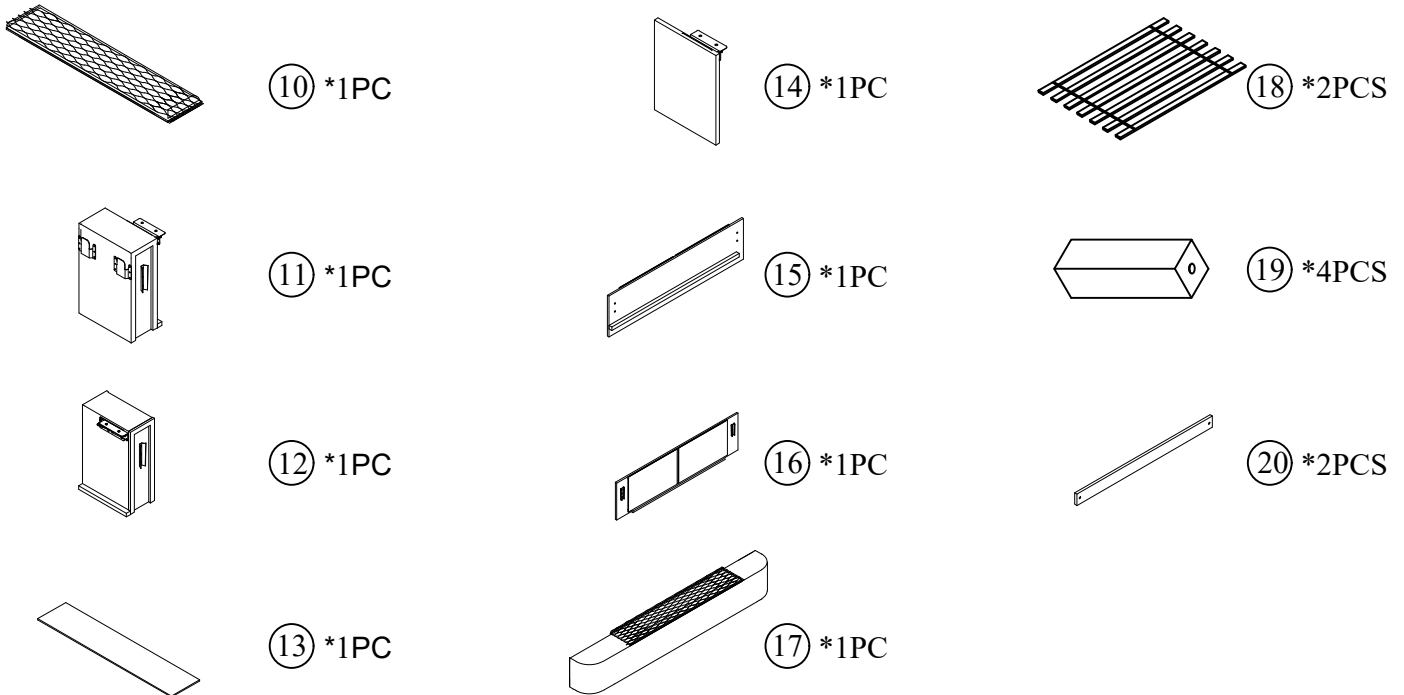

PART LISTS

① *1PC

④ *1PC

⑦ *1PC

② *1PC

⑤ *1PC

⑧ *1PC

③ *1PC

⑥ *1PC

⑨ *1PC

MADE IN VIETNAM

PAGE: 1 OF 10

ASEMBLY INSTRUCTIONS

ITEM NUMBER: F2168
DESCRIPTION: QUEEN BED

Thank you for purchasing this quality product. Be sure to check all packing material carefully for small parts that may have come loose inside the carton during shipment.

PART LISTS

STEP1

ASEMBLY INSTRUCTIONS

ITEM NUMBER: F2168
DESCRIPTION: QUEEN BED

Thank you for purchasing this quality product. Be sure to check all packing material carefully for small parts that may have come loose inside the carton during shipment.