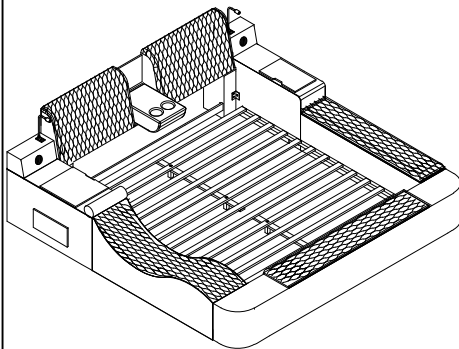

ASSEMBLY INSTRUCTIONS

ITEM NUMBER: F2168
DESCRIPTION: QUEEN BED

Thank you for purchasing this quality product. Be sure to check all packing material carefully for small parts that may have come loose inside the carton during shipment.

TOOLS REQUIRED (Not provided)

Phillips Screwdriver

PARTS LIST

NO.	DESCRIPTION	SKETCH	Q'TY
1.	HEADBOARD PANEL		1PC
2.	RIGHT HEADBOARD LEG		1PC
3.	LEFT HEADBOARD LEG		1PC
4.	BOTTOM RAIL FOR HEADBOARD		1PC
5.	BLUETOOTH SPEAKER RIGHT		1PC
6.	RIGHT NIGHSTAND CASE		1PC
7.	BLUETOOTH SPEAKER LEFT		1PC
8.	LEFT NIGHSTAND CASE		1PC
9.	MASSAGE CASES		1PC
10.	STORAGE SIDERAIL TOP		1PC
11.	STORAGE SIDERAIL END PANEL 1		1PC
12.	STORAGE SIDERAIL END PANEL 2		1PC
13.	STORAGE SIDERAIL BOTTOM PANEL		1PC
14.	STORAGE SIDERAIL DIVIDER		1PC
15.	STORAGE SIDERAIL SIDE PANEL 1		1PC
16.	STORAGE SIDERAIL SIDE PANEL 2		1PC
17.	FOOTBOARD		1PC
18.	SLAT ROLLS		2PCS
19.	SLATS SUPPORT LEGS		4PCS
20.	CENTER SLATS		2PCS

HARDWARE LIST

NO.	DESCRIPTION	SKETCH	SIZE	Q'TY
A.	BOLT		5/16" * 25MM	18PCS
B.	SPRING WASHER		5/16"	34PCS
C.	FLAT WASHER		5/16" x 19MM	34PCS
D.	ALLEN KEY		4MM	1PC
E.	BOLT		5/16" * 45MM	10PCS
F.	BOLT		5/16" * 20MM	6PCS
G.	CONNECTION STRAP		65MM	6PCS
H.	SCREW		D8 * 35MM	28PCS
I.	READING LIGHT			2PCS

PART LISTS

① *1PC

④ *1PC

⑦ *1PC

② *1PC

⑤ *1PC

⑧ *1PC

③ *1PC