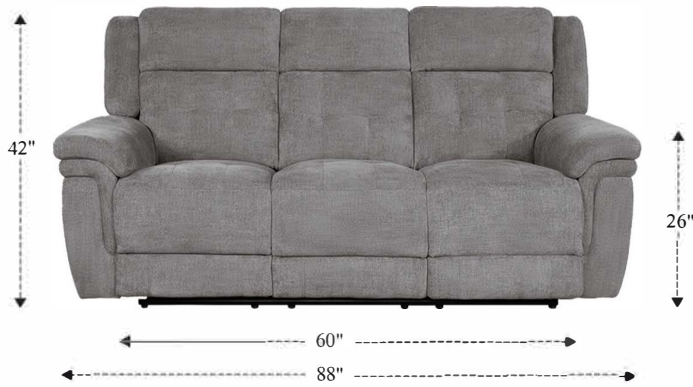

Power Reclining Sofa

Overall Dimensions	88" x 37" x 42"
Overall Width	88"
Overall Depth	37"
Overall Height	42"
Overall Weight	247 lbs.
Fully Reclined	61"
Distance from Wall	4.5"
Back of Seat to end of Chaise	40"
Leg Height (Distance from Foot Rest to Floor in Full Recline)	23"
Head Height (Distance from Headrest to Floor in Full Recline)	34.5"

Seat Width	20"
Seat Depth	22"
Seat Height	20"
Arm Width	12"
Arm Depth	25"
Arm Height	26"
Back Width	34"
Back Height	23"
Headrest Extended from Back	6"

Power Reclining Console Loveseat

Overall Dimensions	76" x 37" x 42"
Overall Width	76"
Overall Depth	37"
Overall Height	42"
Overall Weight	227 lbs.
Fully Reclined	61"
Distance from Wall	4.5"
Back of Seat to end of Chaise	40"
Leg Height <small>(Distance from Foot Rest to Floor in Full Recline)</small>	23"
Head Height <small>(Distance from Headrest to Floor in Full Recline)</small>	34.5"

Seat Width	20"
Seat Depth	22"
Seat Height	20"
Arm Width	12"
Arm Depth	25"
Arm Height	26"
Back Width	34"
Back Height	23"
Headrest Extended from Back	6"

Power Recliner

Overall Dimensions	41" x 37" x 42"
Overall Width	41"
Overall Depth	37"
Overall Height	42"
Overall Weight	121.25 lbs.
Fully Reclined	61"
Distance from Wall	4.5"
Back of Seat to end of Chaise	40"
Leg Height <small>(Distance from Foot Rest to Floor in Full Recline)</small>	23"
Head Height <small>(Distance from Headrest to Floor in Full Recline)</small>	34.5"

Seat Width	18"
Seat Depth	22"
Seat Height	20"
Arm Width	12"
Arm Depth	25"
Arm Height	26"
Back Width	34"
Back Height	23"
Headrest Extended from Back	6"