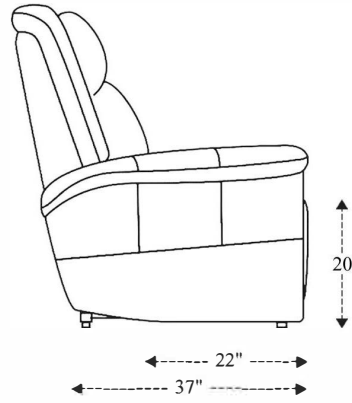

Power Reclining Sofa

Overall Dimensions	88" x 37" x 42"
Overall Width	88"
Overall Depth	37"
Overall Height	42"
Overall Weight	247 lbs.
Fully Reclined	61"
Distance from Wall	4.5"
Back of Seat to end of Chaise	40"
Leg Height (Distance from Foot Rest to Floor in Full Recline)	23"
Head Height (Distance from Headrest to Floor in Full Recline)	34.5"

Seat Width	20"
Seat Depth	22"
Seat Height	20"
Arm Width	12"
Arm Depth	25"
Arm Height	26"
Back Width	34"
Back Height	23"
Headrest Extended from Back	6"

Power Reclining Console Loveseat

Overall Dimensions	76" x 37" x 42"
Overall Width	76"
Overall Depth	37"
Overall Height	42"
Overall Weight	227 lbs.
Fully Reclined	61"
Distance from Wall	4.5"
Back of Seat to end of Chaise	40"
Leg Height <small>(Distance from Foot Rest to Floor in Full Recline)</small>	23"
Head Height <small>(Distance from Headrest to Floor in Full Recline)</small>	34.5"

Seat Width	20"
Seat Depth	22"
Seat Height	20"
Arm Width	12"
Arm Depth	25"
Arm Height	26"
Back Width	34"
Back Height	23"
Headrest Extended from Back	6"

Power Recliner

Overall Dimensions	41" x 37" x 42"
Overall Width	41"
Overall Depth	37"
Overall Height	42"
Overall Weight	121.25 lbs.
Fully Reclined	61"
Distance from Wall	4.5"
Back of Seat to end of Chaise	40"
Leg Height <small>(Distance from Foot Rest to Floor in Full Recline)</small>	23"
Head Height <small>(Distance from Headrest to Floor in Full Recline)</small>	34.5"

Seat Width	18"
Seat Depth	22"
Seat Height	20"
Arm Width	12"
Arm Depth	25"
Arm Height	26"
Back Width	34"
Back Height	23"
Headrest Extended from Back	6"