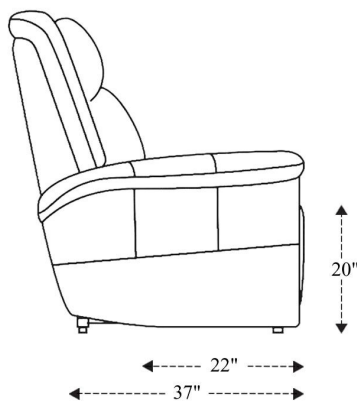

Power Reclining Sofa

Overall Dimensions	88" x 37" x 42"
Overall Width	88"
Overall Depth	37"
Overall Height	42"
Overall Weight	247 lbs.
Fully Reclined	61"
Distance from Wall	4.5"
Back of Seat to end of Chaise	40"
Leg Height (Distance from Foot Rest to Floor in Full Recline)	23"
Head Height (Distance from Headrest to Floor in Full Recline)	34.5"

Seat Width	20"
Seat Depth	22"
Seat Height	20"
Arm Width	12"
Arm Depth	25"
Arm Height	26"
Back Width	34"
Back Height	23"
Headrest Extended from Back	6"

Power Reclining Console Loveseat

Overall Dimensions	76" x 37" x 42"
Overall Width	76"
Overall Depth	37"
Overall Height	42"
Overall Weight	227 lbs.
Fully Reclined	61"
Distance from Wall	4.5"
Back of Seat to end of Chaise	40"
Leg Height <small>(Distance from Foot Rest to Floor in Full Recline)</small>	23"
Head Height <small>(Distance from Headrest to Floor in Full Recline)</small>	34.5"

Seat Width	20"
Seat Depth	22"
Seat Height	20"
Arm Width	12"
Arm Depth	25"
Arm Height	26"
Back Width	34"
Back Height	23"
Headrest Extended from Back	6"

Power Recliner

Overall Dimensions	41" x 37" x 42"
Overall Width	41"
Overall Depth	37"
Overall Height	42"
Overall Weight	121.25 lbs.
Fully Reclined	61"
Distance from Wall	4.5"
Back of Seat to end of Chaise	40"
Leg Height <small>(Distance from Foot Rest to Floor in Full Recline)</small>	23"
Head Height <small>(Distance from Headrest to Floor in Full Recline)</small>	34.5"

Seat Width	18"
Seat Depth	22"
Seat Height	20"
Arm Width	12"
Arm Depth	25"
Arm Height	26"
Back Width	34"
Back Height	23"
Headrest Extended from Back	6"