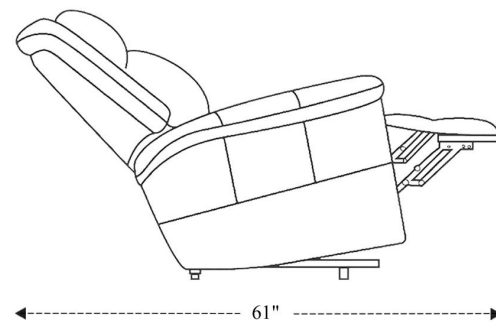

Power Reclining Sofa

Overall Dimensions	88" x 37" x 42"
Overall Width	88"
Overall Depth	37"
Overall Height	42"
Overall Weight	247 lbs.
Fully Reclined	61"
Distance from Wall	4.5"
Back of Seat to end of Chaise	40"
Leg Height (Distance from Foot Rest to Floor in Full Recline)	23"
Head Height (Distance from Headrest to Floor in Full Recline)	34.5"

Seat Width	20"
Seat Depth	22"
Seat Height	20"
Arm Width	12"
Arm Depth	25"
Arm Height	26"
Back Width	34"
Back Height	23"
Headrest Extended from Back	6"

Power Reclining Console Loveseat

Overall Dimensions	76" x 37" x 42"
Overall Width	76"
Overall Depth	37"
Overall Height	42"
Overall Weight	227 lbs.
Fully Reclined	61"
Distance from Wall	4.5"
Back of Seat to end of Chaise	40"
Leg Height <small>(Distance from Foot Rest to Floor in Full Recline)</small>	23"
Head Height <small>(Distance from Headrest to Floor in Full Recline)</small>	34.5"

Seat Width	20"
Seat Depth	22"
Seat Height	20"
Arm Width	12"
Arm Depth	25"
Arm Height	26"
Back Width	34"
Back Height	23"
Headrest Extended from Back	6"

Power Recliner

Overall Dimensions	41" x 37" x 42"
Overall Width	41"
Overall Depth	37"
Overall Height	42"
Overall Weight	121.25 lbs.
Fully Reclined	61"
Distance from Wall	4.5"
Back of Seat to end of Chaise	40"
Leg Height <small>(Distance from Foot Rest to Floor in Full Recline)</small>	23"
Head Height <small>(Distance from Headrest to Floor in Full Recline)</small>	34.5"

Seat Width	18"
Seat Depth	22"
Seat Height	20"
Arm Width	12"
Arm Depth	25"
Arm Height	26"
Back Width	34"
Back Height	23"
Headrest Extended from Back	6"