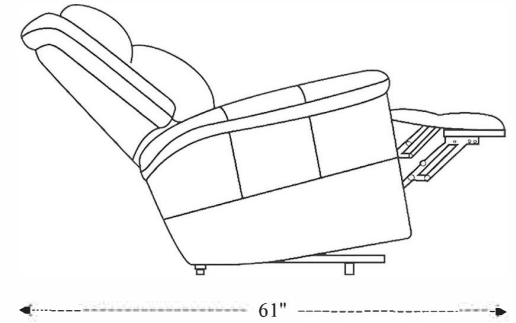

Power Reclining Sofa

Overall Dimensions	88" x 37" x 42"
Overall Width	88"
Overall Depth	37"
Overall Height	42"
Overall Weight	247 lbs.
Fully Reclined	61"
Distance from Wall	4.5"
Back of Seat to end of Chaise	40"
Leg Height (Distance from Foot Rest to Floor in Full Recline)	23"
Head Height (Distance from Headrest to Floor in Full Recline)	34.5"

Seat Width	20"
Seat Depth	22"
Seat Height	20"
Arm Width	12"
Arm Depth	25"
Arm Height	26"
Back Width	34"
Back Height	23"
Headrest Extended from Back	6"

Power Reclining Console Loveseat

Overall Dimensions	76" x 37" x 42"
Overall Width	76"
Overall Depth	37"
Overall Height	42"
Overall Weight	227 lbs.
Fully Reclined	61"
Distance from Wall	4.5"
Back of Seat to end of Chaise	40"
Leg Height <small>(Distance from Foot Rest to Floor in Full Recline)</small>	23"
Head Height <small>(Distance from Headrest to Floor in Full Recline)</small>	34.5"

Seat Width	20"
Seat Depth	22"
Seat Height	20"
Arm Width	12"
Arm Depth	25"
Arm Height	26"
Back Width	34"
Back Height	23"
Headrest Extended from Back	6"

Power Recliner

Overall Dimensions	41" x 37" x 42"
Overall Width	41"
Overall Depth	37"
Overall Height	42"
Overall Weight	121.25 lbs.
Fully Reclined	61"
Distance from Wall	4.5"
Back of Seat to end of Chaise	40"
Leg Height <small>(Distance from Foot Rest to Floor in Full Recline)</small>	23"
Head Height <small>(Distance from Headrest to Floor in Full Recline)</small>	34.5"

Seat Width	18"
Seat Depth	22"
Seat Height	20"
Arm Width	12"
Arm Depth	25"
Arm Height	26"
Back Width	34"
Back Height	23"
Headrest Extended from Back	6"