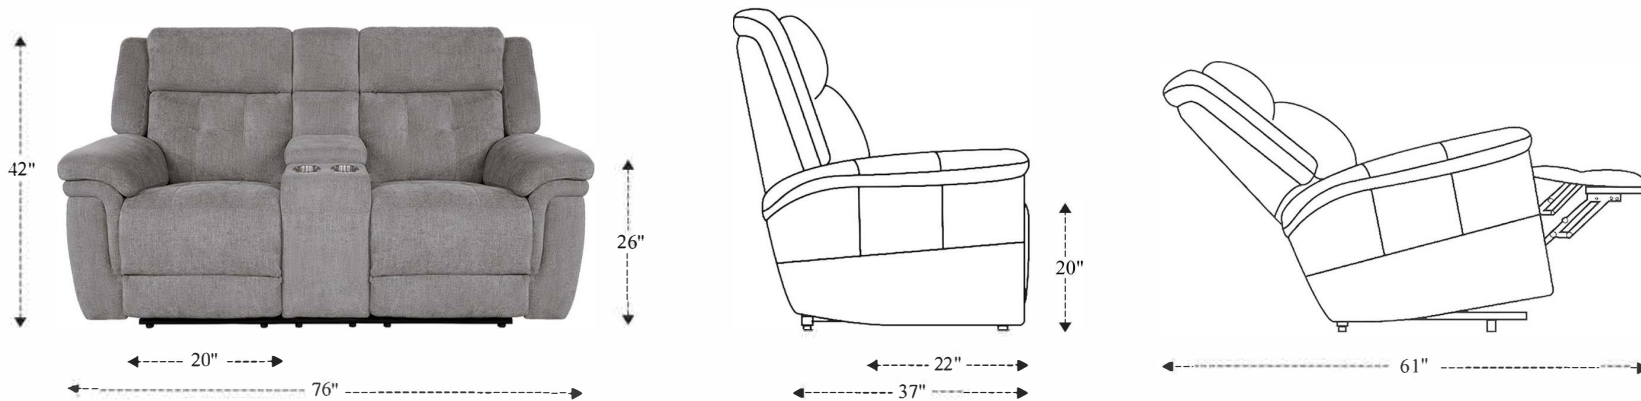

Power Reclining Sofa

Overall Dimensions	88" x 37" x 42"
Overall Width	88"
Overall Depth	37"
Overall Height	42"
Overall Weight	247 lbs.
Fully Reclined	61"
Distance from Wall	4.5"
Back of Seat to end of Chaise	40"
Leg Height (Distance from Foot Rest to Floor in Full Recline)	23"
Head Height (Distance from Headrest to Floor in Full Recline)	34.5"

Seat Width	20"
Seat Depth	22"
Seat Height	20"
Arm Width	12"
Arm Depth	25"
Arm Height	26"
Back Width	34"
Back Height	23"
Headrest Extended from Back	6"

Power Reclining Console Loveseat

Overall Dimensions	76" x 37" x 42"
Overall Width	76"
Overall Depth	37"
Overall Height	42"
Overall Weight	227 lbs.
Fully Reclined	61"
Distance from Wall	4.5"
Back of Seat to end of Chaise	40"
Leg Height <small>(Distance from Foot Rest to Floor in Full Recline)</small>	23"
Head Height <small>(Distance from Headrest to Floor in Full Recline)</small>	34.5"

Seat Width	20"
Seat Depth	22"
Seat Height	20"
Arm Width	12"
Arm Depth	25"
Arm Height	26"
Back Width	34"
Back Height	23"
Headrest Extended from Back	6"

Power Recliner

Overall Dimensions	41" x 37" x 42"
Overall Width	41"
Overall Depth	37"
Overall Height	42"
Overall Weight	121.25 lbs.
Fully Reclined	61"
Distance from Wall	4.5"
Back of Seat to end of Chaise	40"
Leg Height <small>(Distance from Foot Rest to Floor in Full Recline)</small>	23"
Head Height <small>(Distance from Headrest to Floor in Full Recline)</small>	34.5"

Seat Width	18"
Seat Depth	22"
Seat Height	20"
Arm Width	12"
Arm Depth	25"
Arm Height	26"
Back Width	34"
Back Height	23"
Headrest Extended from Back	6"