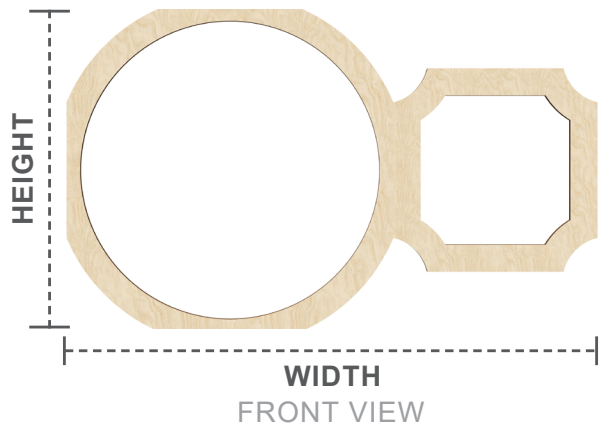

STAIN GRADE

2-PIECE WOOD FRETWORK

STYLE

HEMINGWAY

WIDTH  
FRONT VIEW

1/4" 3/8"

THICKNESS  
SIDE VIEW

38" x 23 3/8"  
LARGE

25" x 15 3/8"  
MEDIUM

18" x 11 3/8"  
SMALL

12" x 7 3/8"  
EXTRA SMALL

Wood Species

ALDER

BIRCH

CHERRY

HICKORY

RED OAK

WALNUT

MDF  
*(paintable)*

**PANEL CONSTRUCTION:** Wood grain veneer over substrate. 3/8" or 1/4" thickness.

**USAGE:** Commercial or residential walls & ceilings. Not suitable for areas exposed to water or for outdoor applications.