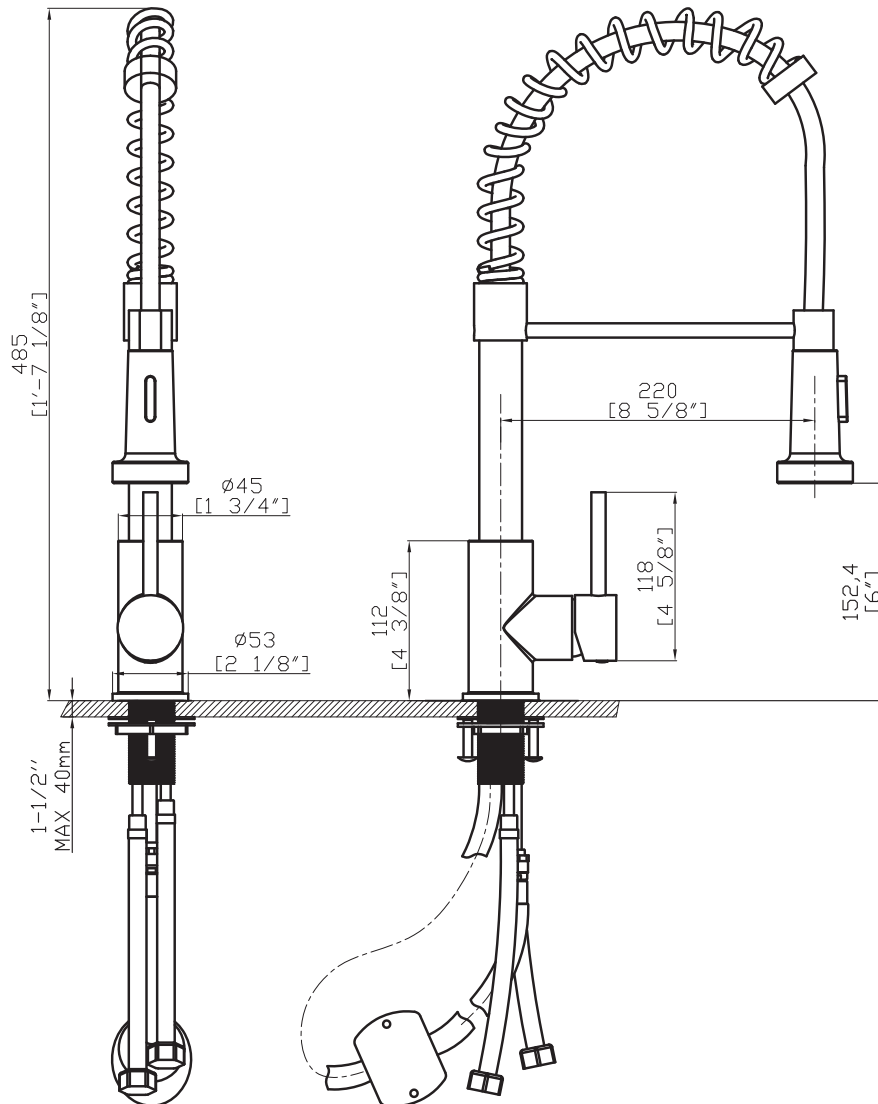

GARDA KITCHEN TAP

SKU: ITC-GARD-BRC/1022021

DECK HOLE REQUIRED: 35MM

TAP CONNECTOR: G 1/2"

Please Note: Measurements & Dimensions given throughout this leaflet are for guidance only.