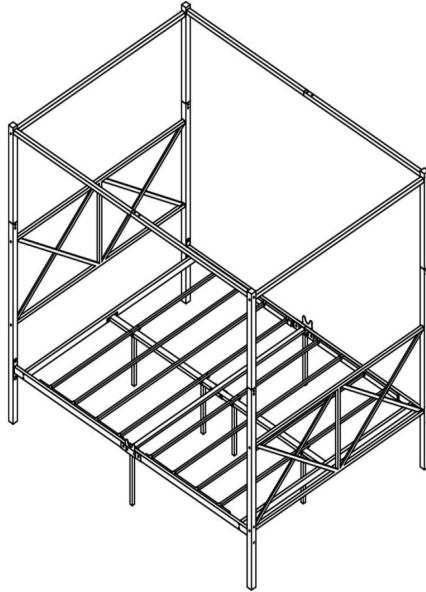

ASSEMBLY INSTRUCTION

WARRANTY:

We stand behind our products & service with confidence! If parts damaged or missing please feel free to contact us

We warranty this product to be free from defects in materials. This warranty covers one year from the date of original purchase.

NOTES:

- The item is only intended to be used indoors. The product must be assembled and used in accordance with the provisions of the manual.
- It is recommended that assembly is undertaken by about 2 adults. Please read assembly instructions before assembly and strictly adhere to each step outlined. Estimated assembly time is 30 minutes.

WARNING:

- **WARNING FOR YOUNG CHILDREN** - This product contains small components, please ensure that they are kept away from small children while assembling.