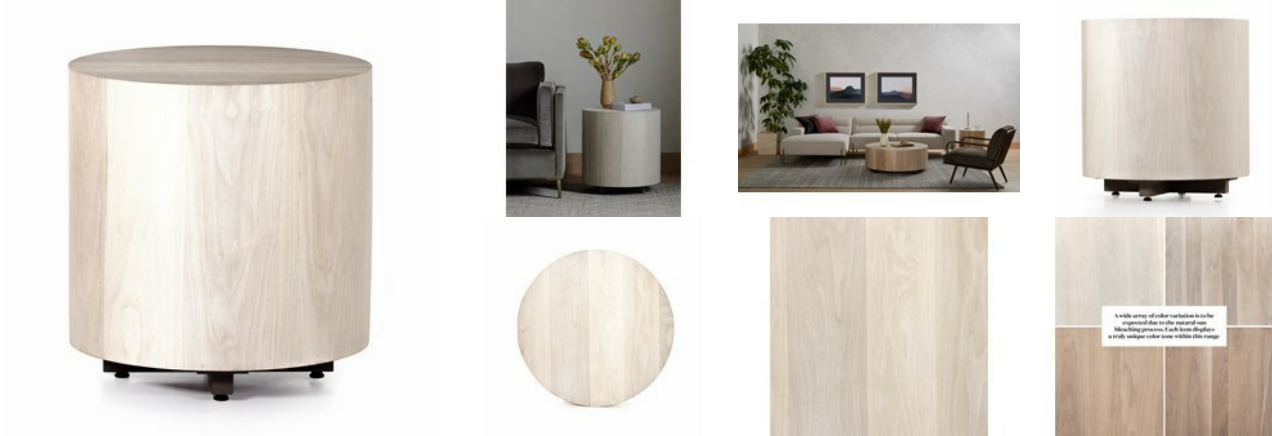

107578-003

Hudson Round End Table-Ashen Walnut | \$505.00 Your Cost

OVERVIEW

Stunning forces of nature are captured in a rounded end table of ashen walnut. Reflective of woods' natural character, a slight color variance is possible from piece to piece.

Ready for Immediate Shipment: 43

More Arriving Soon: Yes, 2 to 4 weeks

PRODUCT DETAILS

SKU: 107578-003

Collection: Wesson

Weight: 24.25 lb

Colors: Beige Pine, Ashen Walnut

Materials: Solid Pine, Thick Walnut Veneer

Volume: 9.68 cu ft

Overall Dimensions: 20.00"w x 20.00"d x 21.00"h

Clearance from Floor: 2.5"

Distance Between Legs (Front to Back): 8.75"

Distance Between Legs (Side to Side): 8.75"

Tabletop Thickness: 18.75"