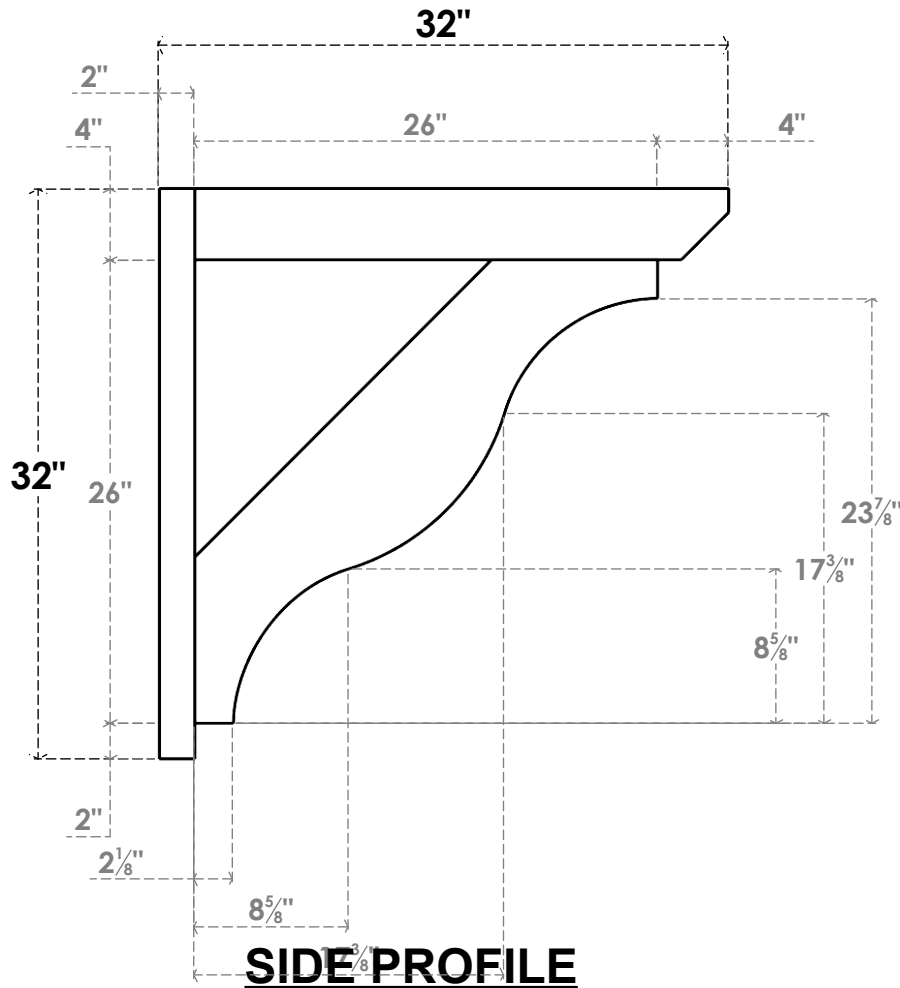

ITEM NUMBER: OUTUROC040X060X32000X32000X040X020X040FST24RCPR

4"W TOP X 6"W BACK X 32"D X 32"H X 4"T TOP X 2"T BACK TIMBERTHANE ROUGH CEDAR FUNSTON FAUX WOOD OPEN OUTLOOKER, SLAT TOP AND BLOCK BACK, 4"W CLOSED BRACE, PRIMED TAN

EKENA MILLWORK
 2300 WEST MAIN ST.
 CLARKSVILLE, TX 75426
 TOLL FREE: 866-607-0453
 WWW.EKENAMILLWORK.COM

NOTES

1. INSTALLATION TO BE COMPLETED IN ACCORDANCE WITH MANUFACTURER'S SPECIFICATIONS.
2. DRAWING MAY NOT BE TO SCALE
3. THIS DRAWING IS INTENDED FOR DESIGN AND PLANNING PURPOSES ONLY.
4. ALL INFORMATION CONTAINED HEREIN WAS CURRENT AT THE TIME OF DEVELOPMENT BUT MUST BE REVIEWED AND APPROVED BY THE PRODUCT MANUFACTURER TO BE CONSIDERED ACCURATE.
5. TIMBERTHANE ARCHITECTURAL PRODUCTS ARE MADE FROM HIGH DENSITY URETHANE AND COME FACTORY PRIMED