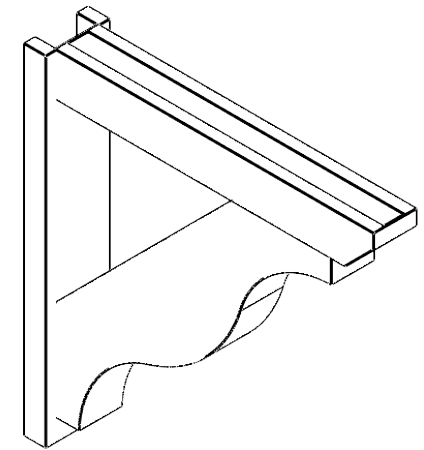

ITEM NUMBER: OUTUROC040X060X32000X32000X040X020X040FST24RCPR

4"W TOP X 6"W BACK X 32"D X 32"H X 4"T TOP X 2"T BACK TIMBERTHANE ROUGH CEDAR FUNSTON FAUX WOOD OPEN OUTLOOKER, SLAT TOP AND BLOCK BACK, 4"W CLOSED BRACE, PRIMED TAN

EKENA MILLWORK
 2300 WEST MAIN ST.
 CLARKSVILLE, TX 75426
 TOLL FREE: 866-607-0453
 WWW.EKENAMILLWORK.COM

NOTES

1. INSTALLATION TO BE COMPLETED IN ACCORDANCE WITH MANUFACTURER'S SPECIFICATIONS.
2. DRAWING MAY NOT BE TO SCALE
3. THIS DRAWING IS INTENDED FOR DESIGN AND PLANNING PURPOSES ONLY.
4. ALL INFORMATION CONTAINED HEREIN WAS CURRENT AT THE TIME OF DEVELOPMENT BUT MUST BE REVIEWED AND APPROVED BY THE PRODUCT MANUFACTURER TO BE CONSIDERED ACCURATE.
5. TIMBERTHANE ARCHITECTURAL PRODUCTS ARE MADE FROM HIGH DENSITY URETHANE AND COME FACTORY PRIMED