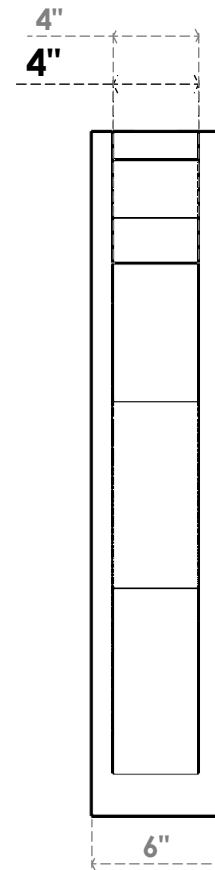

ITEM NUMBER: OUTUROC040X060X32000X32000X040X020X040FST24RCPR

4"W TOP X 6"W BACK X 32"D X 32"H X 4"T TOP X 2"T BACK TIMBERTHANE ROUGH CEDAR FUNSTON FAUX WOOD OPEN OUTLOOKER, SLAT TOP AND BLOCK BACK, 4"W CLOSED BRACE, PRIMED TAN

EKENA MILLWORK
 2300 WEST MAIN ST.
 CLARKSVILLE, TX 75426
 TOLL FREE: 866-607-0453
 WWW.EKENAMILLWORK.COM

NOTES

1. INSTALLATION TO BE COMPLETED IN ACCORDANCE WITH MANUFACTURER'S SPECIFICATIONS.
2. DRAWING MAY NOT BE TO SCALE
3. THIS DRAWING IS INTENDED FOR DESIGN AND PLANNING PURPOSES ONLY.
4. ALL INFORMATION CONTAINED HEREIN WAS CURRENT AT THE TIME OF DEVELOPMENT BUT MUST BE REVIEWED AND APPROVED BY THE PRODUCT MANUFACTURER TO BE CONSIDERED ACCURATE.
5. TIMBERTHANE ARCHITECTURAL PRODUCTS ARE MADE FROM HIGH DENSITY URETHANE AND COME FACTORY PRIMED