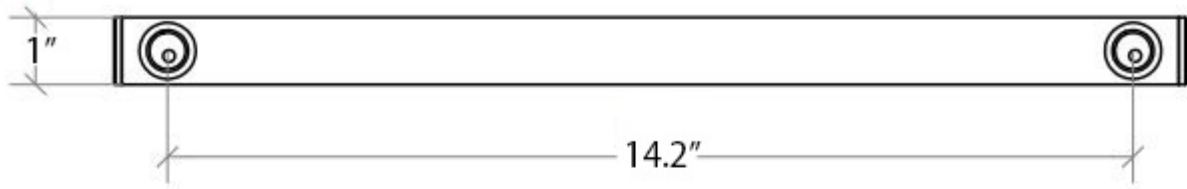

Skuara 52814.29

Features

- Towel Bar and Accessories Holder
- Polished Chrome Finish
- Solid Brass Base
- Premium Metal Construction for Durability and Reliability
- Installation Hardware Included
- Towel Bar to be Combined with (Optional) Tumbler, Soap Dish, and Soap Dispenser
- Features Space-Saving Design
- Designer Collection
- Italian Design

SKU# | Option:

- Skuara 52814.29 | Polished Chrome

Finishes:

Related Items:

- Skuara 52801 | Tumbler / Toothbrush Holder
- Skuara 52802 | Soap Dish
- Skuara 52803 | Soap Dish
- Skuara 52804 | Soap Dispenser

* WS Bath Collections reserves the right to revise dimensions or information on this sheet without notice

Collection Skuara	Model Skuara 52814.29	Dimensions Metric <i>1 inch = 2.54 cm</i> <i>1 inch = 25.4 mm</i>	 1051 Lea Drive - Collegeville, PA 19426 Tel. 215 513 9400 - Fax 610 831 0215 www.ws bathcollections.com - info@ws bathcollections.com
-----------------------------	-----------------------------------	--	---

Collection
Skudara

Model |
Skudara 52814.29

Dimensions Metric

1 inch = 2.54 cm
1 inch = 25.4 mm

WS[®]
BATH
COLLECTIONS

1051 Lea Drive - Collegeville, PA 19426
Tel. 215 513 9400 - Fax 610 831 0215

www.ws bathcollections.com - info@ws bathcollections.com