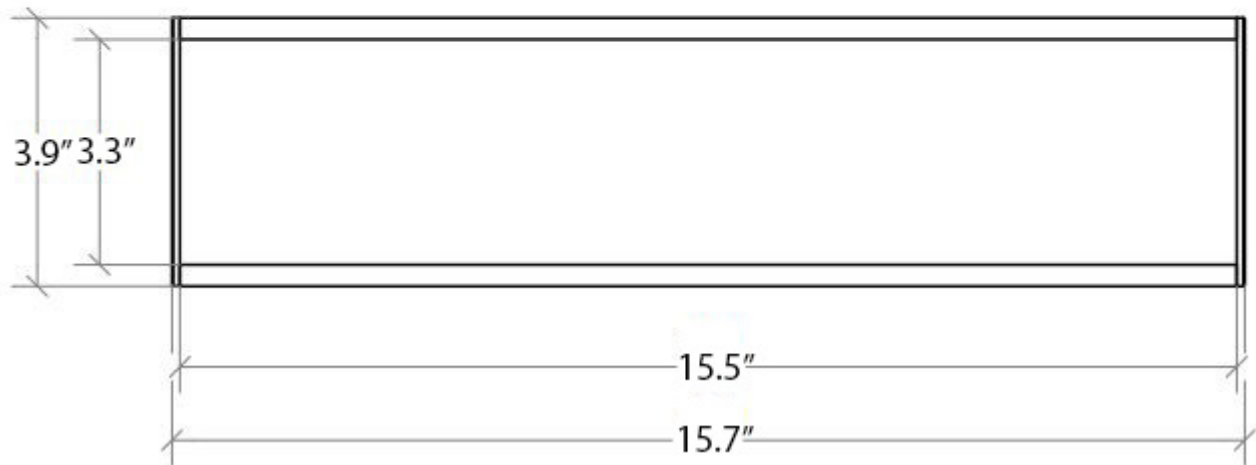

Skuara 52814.29

Features

- Towel Bar and Accessories Holder
- Polished Chrome Finish
- Solid Brass Base
- Premium Metal Construction for Durability and Reliability
- Installation Hardware Included
- Towel Bar to be Combined with (Optional) Tumbler, Soap Dish, and Soap Dispenser
- Features Space-Saving Design
- Designer Collection
- Italian Design

* WS Bath Collections reserves the right to revise dimensions or information on this sheet without notice

Collection Skuara	Model Skuara 52814.29	Dimensions Metric <i>1 inch = 2.54 cm</i> <i>1 inch = 25.4 mm</i>	 1051 Lea Drive - Collegeville, PA 19426 Tel. 215 513 9400 - Fax 610 831 0215 www.ws bathcollections.com - info@ws bathcollections.com
-----------------------------	-----------------------------------	--	---

Collection
Skudara

Model |
Skudara 52814.29

Dimensions Metric

1 inch = 2.54 cm
1 inch = 25.4 mm

WS[®]
BATH
COLLECTIONS

1051 Lea Drive - Collegeville, PA 19426
Tel. 215 513 9400 - Fax 610 831 0215

www.ws bathcollections.com - info@ws bathcollections.com