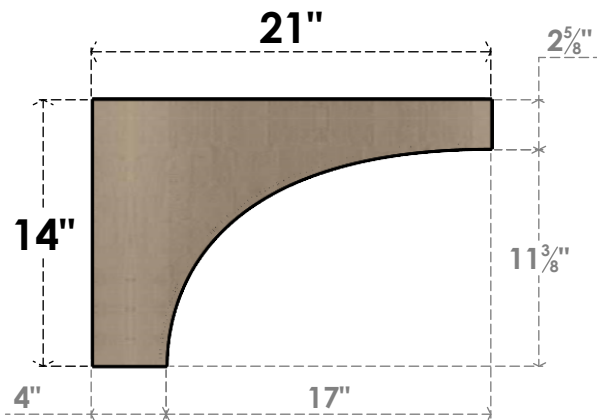

ITEM NUMBER: CORU07X21X14HUNRCPR

7"W X 21"D X 14"H SERIES 3 CLASSIC HUNTINGTON ROUGH CEDAR
TIMBERTHANE FAUX WOOD CORBEL, PRIMED

SIDE PROFILE

FRONT PROFILE

ISOMETRIC

EKENA MILLWORK
2300 WEST MAIN ST.
CLARKSVILLE, TX 75426
TOLL FREE: 866-607-0453
WWW.EKENAMILLWORK.COM

NOTES

1. INSTALLATION TO BE COMPLETED IN ACCORDANCE WITH MANUFACTURER'S SPECIFICATIONS.
2. DRAWING MAY NOT BE TO SCALE
3. THIS DRAWING IS INTENDED FOR DESIGN AND PLANNING PURPOSES ONLY.
4. ALL INFORMATION CONTAINED HEREIN WAS CURRENT AT THE TIME OF DEVELOPMENT BUT MUST BE REVIEWED AND APPROVED BY THE PRODUCT MANUFACTURER TO BE CONSIDERED ACCURATE.
5. TIMBERTHANE ARCHITECTURAL PRODUCTS ARE MADE FROM HIGH DENSITY URETHANE AND COME FACTORY PRIMED