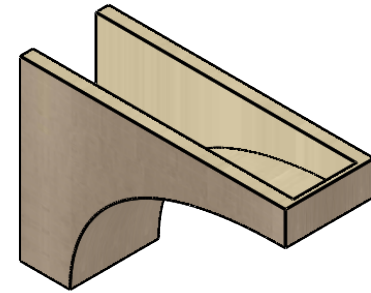

ITEM NUMBER: CORU07X21X14HUNRCPR

7"W X 21"D X 14"H SERIES 3 CLASSIC HUNTINGTON ROUGH CEDAR
TIMBERTHANE FAUX WOOD CORBEL, PRIMED

SIDE PROFILE

FRONT PROFILE

ISOMETRIC

EKENA MILLWORK
2300 WEST MAIN ST.
CLARKSVILLE, TX 75426
TOLL FREE: 866-607-0453
WWW.EKENAMILLWORK.COM