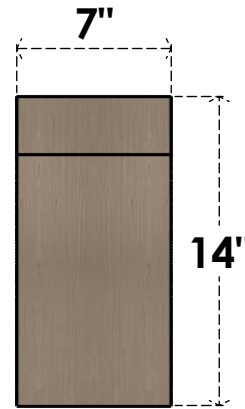

ITEM NUMBER: CORU07X21X14HUNRCPR

7"W X 21"D X 14"H SERIES 3 CLASSIC HUNTINGTON ROUGH CEDAR
TIMBERTHANE FAUX WOOD CORBEL, PRIMED

SIDE PROFILE

FRONT PROFILE

ISOMETRIC

EKENA MILLWORK
2300 WEST MAIN ST.
CLARKSVILLE, TX 75426
TOLL FREE: 866-607-0453
WWW.EKENAMILLWORK.COM