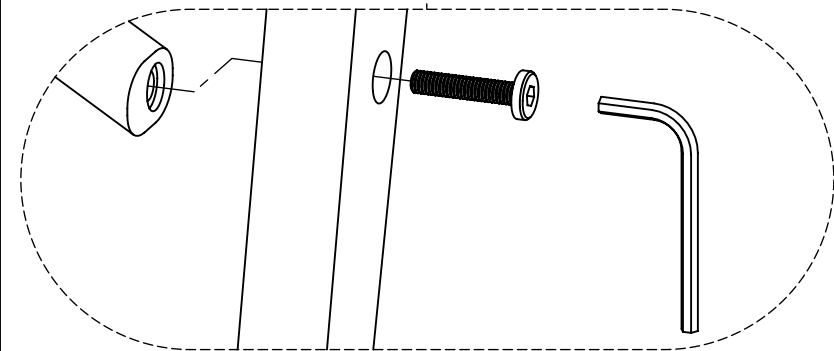

Part List And Hardware List			
PIECE	DESCRIPTION	PICTURE	QTY.
A	Leg Frame 1		1
B	Leg Frame 2		1
C	Leg Stretcher 1		2
D	Leg Stretcher 2		2
E	Seat		1
1	Socket Head Cap Screw	 30mm	12
2	Allan Key	 4	1
3	Wooden cap	 15x10	8

JY

JONATHAN Y

MODEL # BSL2001

Product Dimension: 16"D x 16"W x 30.5"H

If there are any questions relating to defects, missing parts, assembly issues or replacements, please send a detailed email to cs@jonathany.com.

1

2

1	 30mm	4
2		4 1

3

1	 30mm	4
2		4 1

4

1	 30mm	4
2		4 1

5