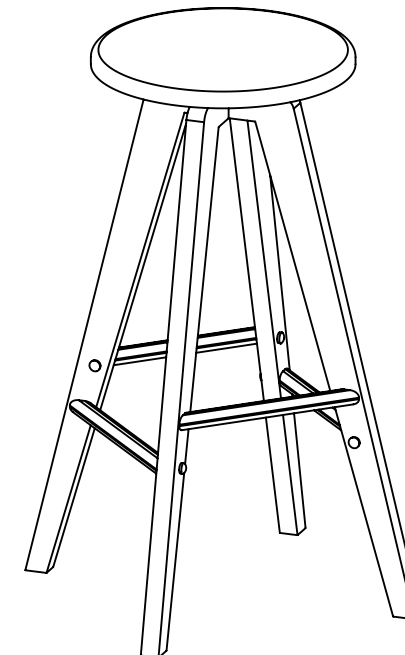

Part List And Hardware List			
PIECE	DESCRIPTION	PICTURE	QTY.
A	Leg Frame 1		1
B	Leg Frame 2		1
C	Leg Stretcher 1		2
D	Leg Stretcher 2		2
E	Seat		1
1	Socket Head Cap Screw	 30mm	12
2	Allan Key	 4	1
3	Wooden cap	 15x10	8

JY

JONATHAN Y

MODEL # BSL2001

Product Dimension: 16"D x 16"W x 30.5"H

If there are any questions relating to defects, missing parts, assembly issues or replacements, please send a detailed email to cs@jonathany.com.

1

2

1	 30mm	4
2		4 1

3

1	 30mm	4
2		4 1

4

1	 30mm	4
2		4 1

5

3

15x10

8

6