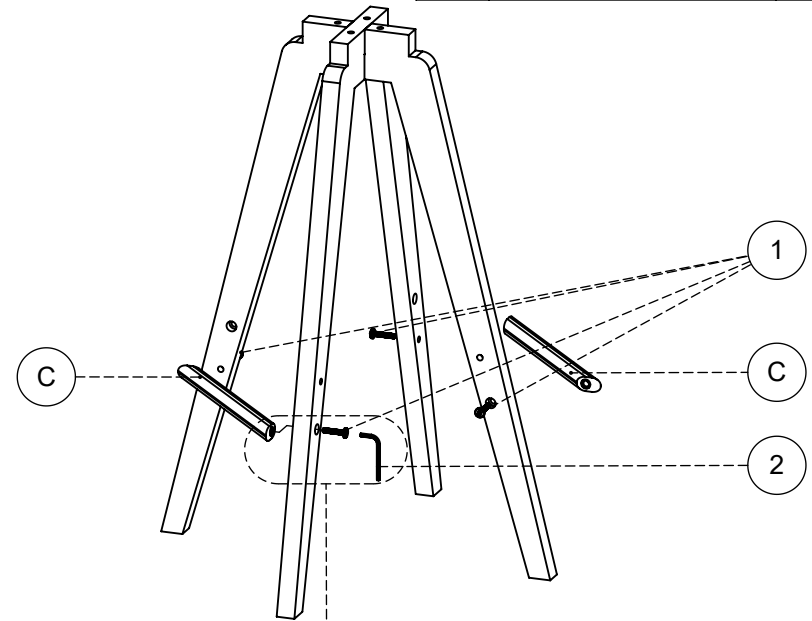

Part List And Hardware List			
PIECE	DESCRIPTION	PICTURE	QTY.
A	Leg Frame 1		1
B	Leg Frame 2		1
C	Leg Stretcher 1		2
D	Leg Stretcher 2		2
E	Seat		1
1	Socket Head Cap Screw	 30mm	12
2	Allan Key	 4	1
3	Wooden cap	 15x10	8

JY

JONATHAN Y

MODEL # BSL2001

Product Dimension: 16"D x 16"W x 30.5"H

If there are any questions relating to defects, missing parts, assembly issues or replacements, please send a detailed email to cs@jonathany.com.

1

2

1	 30mm	4
2		4 1

3

1	 30mm	4
2		4 1

4

1	 30mm	4
2		4 1

5

3

15x10

8

6