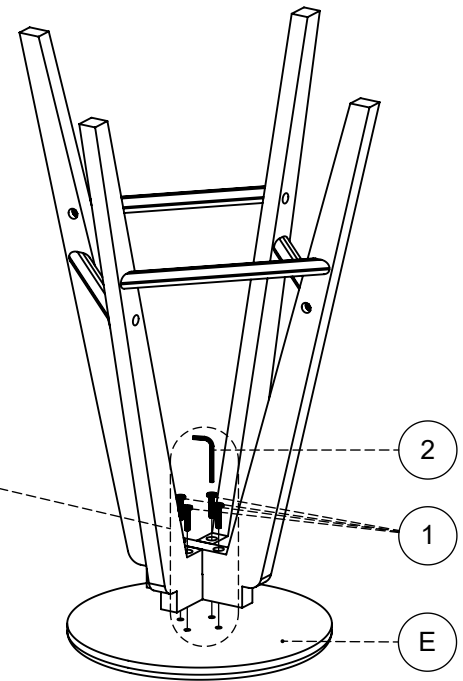

Part List And Hardware List			
PIECE	DESCRIPTION	PICTURE	QTY.
A	Leg Frame 1		1
B	Leg Frame 2		1
C	Leg Stretcher 1		2
D	Leg Stretcher 2		2
E	Seat		1
1	Socket Head Cap Screw	 30mm	12
2	Allan Key	 4	1
3	Wooden cap	 15x10	8

JY

JONATHAN Y

MODEL # BSL2001

Product Dimension: 16"D x 16"W x 30.5"H

If there are any questions relating to defects, missing parts, assembly issues or replacements, please send a detailed email to cs@jonathany.com.

1

2

1	 30mm	4
2		4 1

3

1	 30mm	4
2		4 1

4

1	 30mm	4
2		4 1

5

3

15x10

8

6