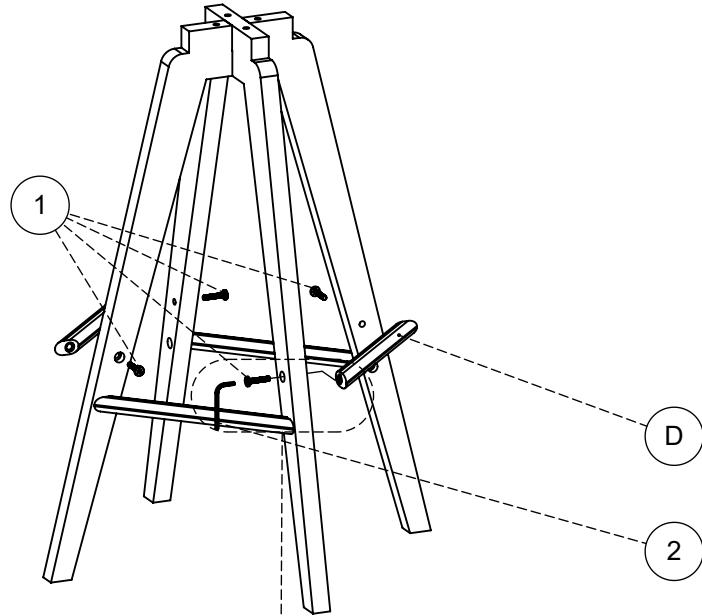

Part List And Hardware List			
PIECE	DESCRIPTION	PICTURE	QTY.
A	Leg Frame 1		1
B	Leg Frame 2		1
C	Leg Stretcher 1		2
D	Leg Stretcher 2		2
E	Seat		1
1	Socket Head Cap Screw	 30mm	12
2	Allan Key	 4	1
3	Wooden cap	 15x10	8

JY

JONATHAN Y

MODEL # BSL2001

Product Dimension: 16"D x 16"W x 30.5"H

If there are any questions relating to defects, missing parts, assembly issues or replacements, please send a detailed email to cs@jonathany.com.

1

2

1	 30mm	4
2		4 1

3

1	 30mm	4
2		4 1

4

1	 30mm	4
2		4 1

5

3

15x10

8

6