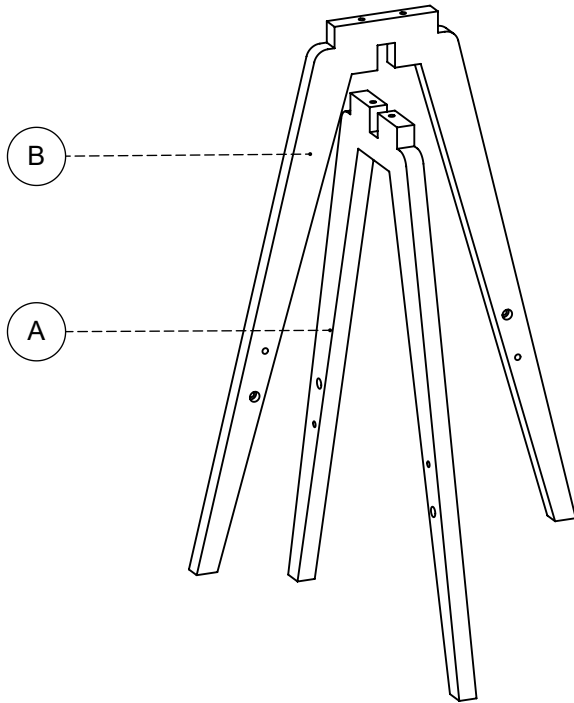

Part List And Hardware List			
PIECE	DESCRIPTION	PICTURE	QTY.
A	Leg Frame 1		1
B	Leg Frame 2		1
C	Leg Stretcher 1		2
D	Leg Stretcher 2		2
E	Seat		1
1	Socket Head Cap Screw	 30mm	12
2	Allan Key	 4	1
3	Wooden cap	 15x10	8

JY

JONATHAN Y

MODEL # BSL2001

Product Dimension: 16"D x 16"W x 30.5"H

If there are any questions relating to defects, missing parts, assembly issues or replacements, please send a detailed email to cs@jonathany.com.

1

2

1	 30mm	4
2		4 1

3

1	 30mm	4
2		4 1

4

1	 30mm	4
2		4 1

5

3

15x10

8

6