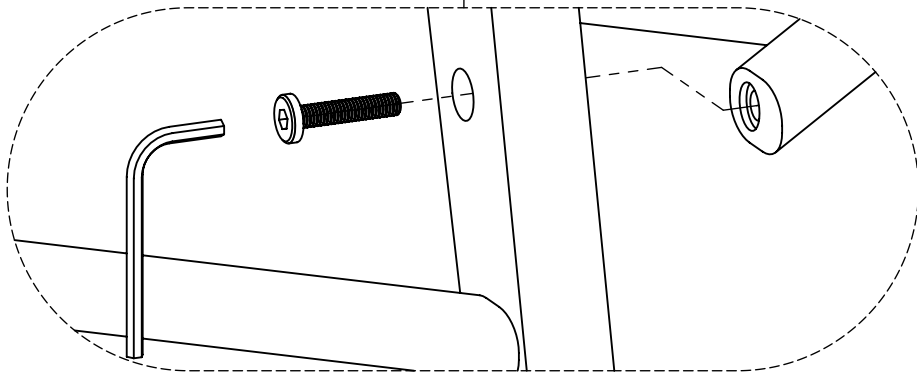

Part List And Hardware List			
PIECE	DESCRIPTION	PICTURE	QTY.
A	Leg Frame 1		1
B	Leg Frame 2		1
C	Leg Stretcher 1		2
D	Leg Stretcher 2		2
E	Seat		1
1	Socket Head Cap Screw	 30mm	12
2	Allan Key	 4	1
3	Wooden cap	 15x10	8

JY

JONATHAN Y

MODEL # BSL2001

Product Dimension: 16"D x 16"W x 30.5"H

If there are any questions relating to defects, missing parts, assembly issues or replacements, please send a detailed email to cs@jonathany.com.

1

2

1	 30mm	4
2		4 1

3

1	 30mm	4
2		4 1

4

1	 30mm	4
2		4 1

5