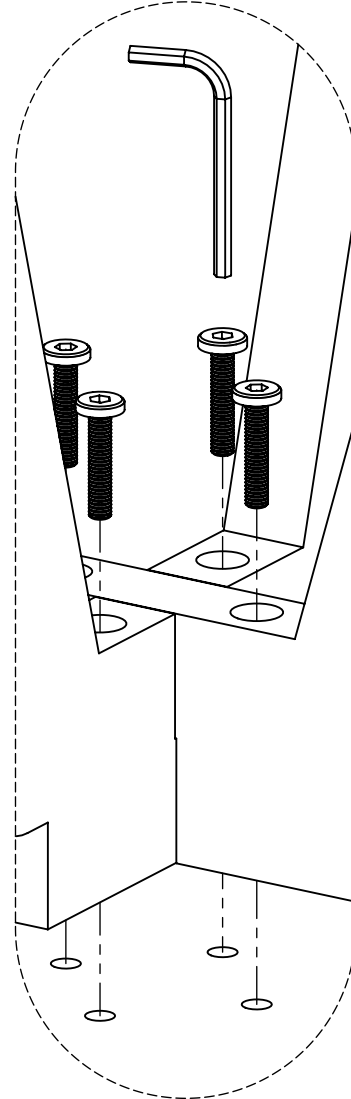

Part List And Hardware List			
PIECE	DESCRIPTION	PICTURE	QTY.
A	Leg Frame 1		1
B	Leg Frame 2		1
C	Leg Stretcher 1		2
D	Leg Stretcher 2		2
E	Seat		1
1	Socket Head Cap Screw	 30mm	12
2	Allan Key	 4	1
3	Wooden cap	 15x10	8

JY

JONATHAN Y

MODEL # BSL2001

Product Dimension: 16"D x 16"W x 30.5"H

If there are any questions relating to defects, missing parts, assembly issues or replacements, please send a detailed email to cs@jonathany.com.

1

2

1	 30mm	4
2		4 1

3

1	 30mm	4
2		4 1

4

1	 30mm	4
2		4 1

5

3

15x10

8

6