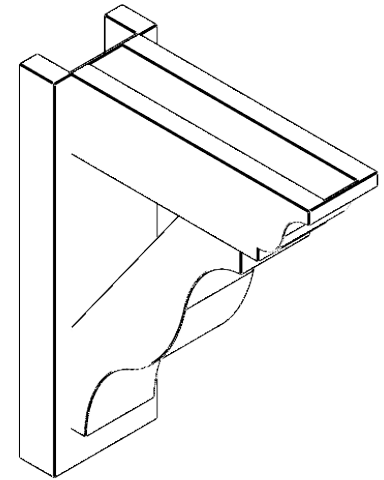

ITEM NUMBER: OUTUROC040X060X16000X20000X040X020X040FST04RCPR

4"W TOP X 6"W BACK X 16"D X 20"H X 4"T TOP X 2"T BACK TIMBERTHANE ROUGH CEDAR FUNSTON FAUX WOOD OPEN OUTLOOKER, TRADITIONAL TOP AND BLOCK BACK, 4"W CLOSED BRACE, PRIMED TAN

SIDE PROFILE

FRONT PROFILE

ISOMETRIC

GENERATED DATE : 07/06/2023

EKENA MILLWORK
2300 WEST MAIN ST.
CLARKSVILLE, TX 75426
TOLL FREE: 866-607-0453
WWW.EKENAMILLWORK.COM

NOTES

1. INSTALLATION TO BE COMPLETED IN ACCORDANCE WITH MANUFACTURER'S SPECIFICATIONS.
2. DRAWING MAY NOT BE TO SCALE
3. THIS DRAWING IS INTENDED FOR DESIGN AND PLANNING PURPOSES ONLY.
4. ALL INFORMATION CONTAINED HEREIN WAS CURRENT AT THE TIME OF DEVELOPMENT BUT MUST BE REVIEWED AND APPROVED BY THE PRODUCT MANUFACTURER TO BE CONSIDERED ACCURATE.
5. TIMBERTHANE ARCHITECTURAL PRODUCTS ARE MADE FROM HIGH DENSITY URETHANE AND COME FACTORY PRIMED