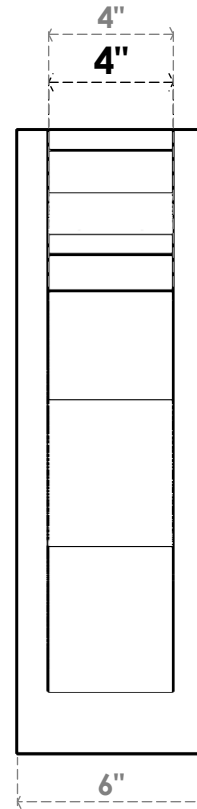

ITEM NUMBER: OUTUROC040X060X16000X20000X040X020X040FST04RCPR

4"W TOP X 6"W BACK X 16"D X 20"H X 4"T TOP X 2"T BACK TIMBERTHANE ROUGH CEDAR FUNSTON FAUX WOOD OPEN OUTLOOKER, TRADITIONAL TOP AND BLOCK BACK, 4"W CLOSED BRACE, PRIMED TAN

SIDE PROFILE

FRONT PROFILE

ISOMETRIC

GENERATED DATE : 07/06/2023

EKENA MILLWORK
2300 WEST MAIN ST.
CLARKSVILLE, TX 75426
TOLL FREE: 866-607-0453
WWW.EKENAMILLWORK.COM

NOTES

1. INSTALLATION TO BE COMPLETED IN ACCORDANCE WITH MANUFACTURER'S SPECIFICATIONS.
2. DRAWING MAY NOT BE TO SCALE
3. THIS DRAWING IS INTENDED FOR DESIGN AND PLANNING PURPOSES ONLY.
4. ALL INFORMATION CONTAINED HEREIN WAS CURRENT AT THE TIME OF DEVELOPMENT BUT MUST BE REVIEWED AND APPROVED BY THE PRODUCT MANUFACTURER TO BE CONSIDERED ACCURATE.
5. TIMBERTHANE ARCHITECTURAL PRODUCTS ARE MADE FROM HIGH DENSITY URETHANE AND COME FACTORY PRIMED