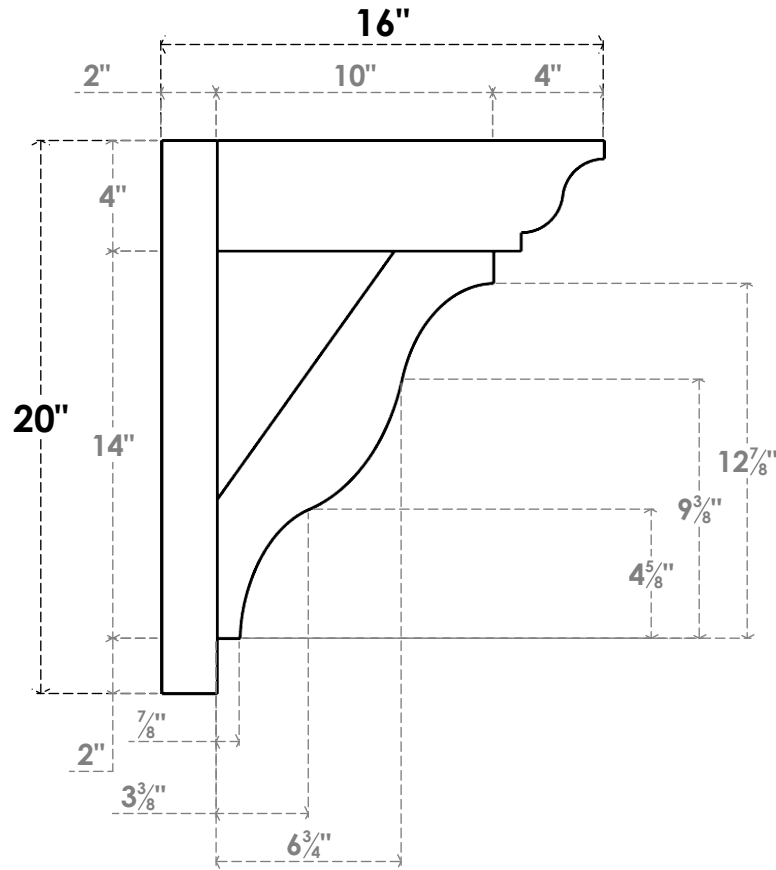

ITEM NUMBER: OUTUROC040X060X16000X20000X040X020X040FST04RCPR

4"W TOP X 6"W BACK X 16"D X 20"H X 4"T TOP X 2"T BACK TIMBERTHANE ROUGH CEDAR FUNSTON FAUX WOOD OPEN OUTLOOKER, TRADITIONAL TOP AND BLOCK BACK, 4"W CLOSED BRACE, PRIMED TAN

SIDE PROFILE

FRONT PROFILE

ISOMETRIC

GENERATED DATE : 07/06/2023

EKENA MILLWORK
2300 WEST MAIN ST.
CLARKSVILLE, TX 75426
TOLL FREE: 866-607-0453
WWW.EKENAMILLWORK.COM

NOTES

1. INSTALLATION TO BE COMPLETED IN ACCORDANCE WITH MANUFACTURER'S SPECIFICATIONS.
2. DRAWING MAY NOT BE TO SCALE
3. THIS DRAWING IS INTENDED FOR DESIGN AND PLANNING PURPOSES ONLY.
4. ALL INFORMATION CONTAINED HEREIN WAS CURRENT AT THE TIME OF DEVELOPMENT BUT MUST BE REVIEWED AND APPROVED BY THE PRODUCT MANUFACTURER TO BE CONSIDERED ACCURATE.
5. TIMBERTHANE ARCHITECTURAL PRODUCTS ARE MADE FROM HIGH DENSITY URETHANE AND COME FACTORY PRIMED