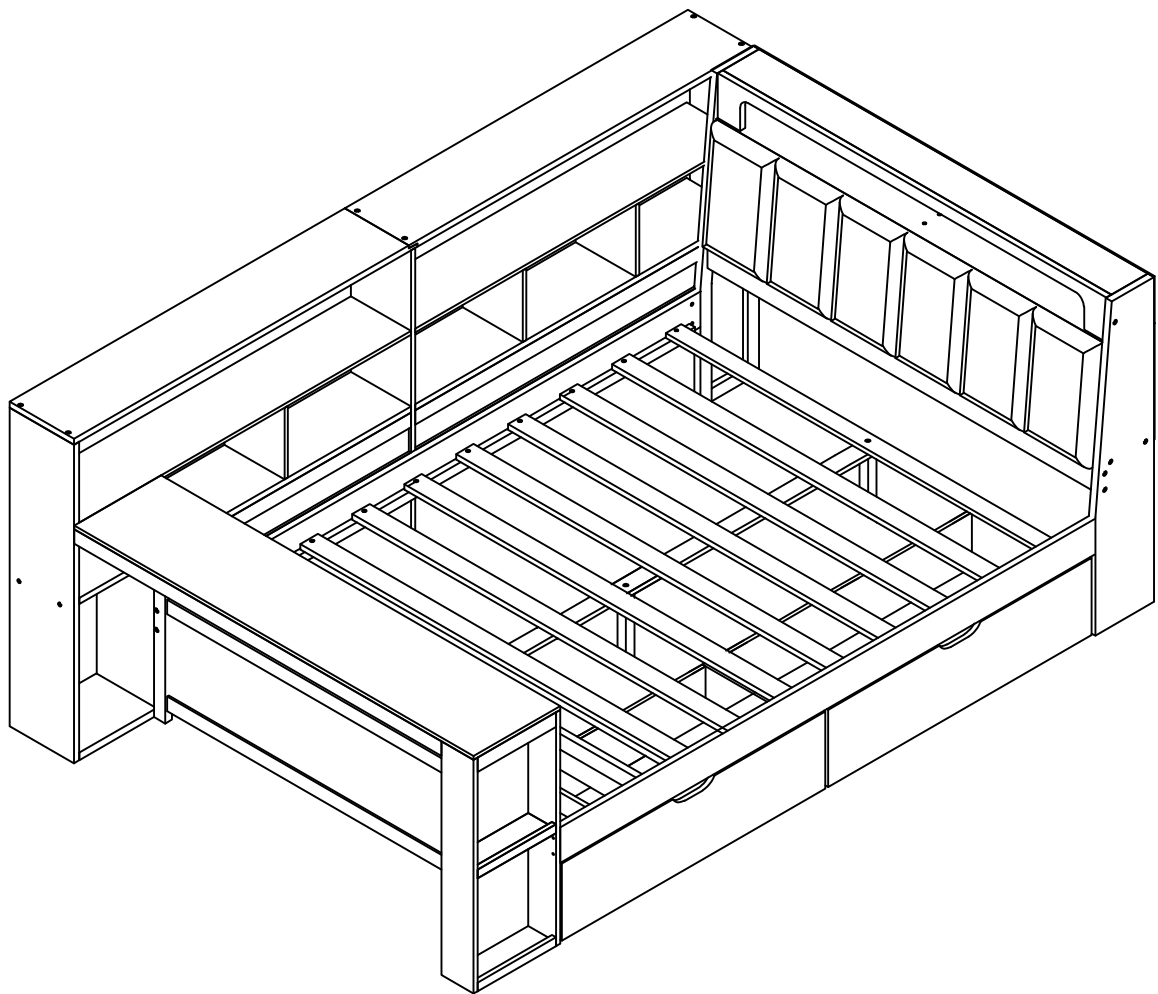

# ASSEMBLY INSTRUCTION

**SKU CODE: N701P236493+N701P236494**

**INSTRUCTIONS DE MONTAGE**

**SKU CODE: N701P236493+N701P236494**

**DAYBED WITH DESK - FULL**

**LIT DE JOUR AVEC BUREAU - COMPLET**

**This set is included 2 boxes if don't receive full 2 boxes please contact our customer service team.**