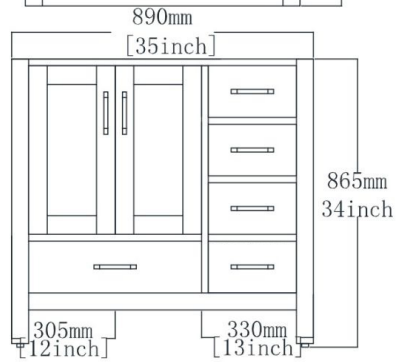

TECHNICAL DRAWING

Mirror

Cabinet

Countertop

Solid Wood Construction Bathroom Vanity