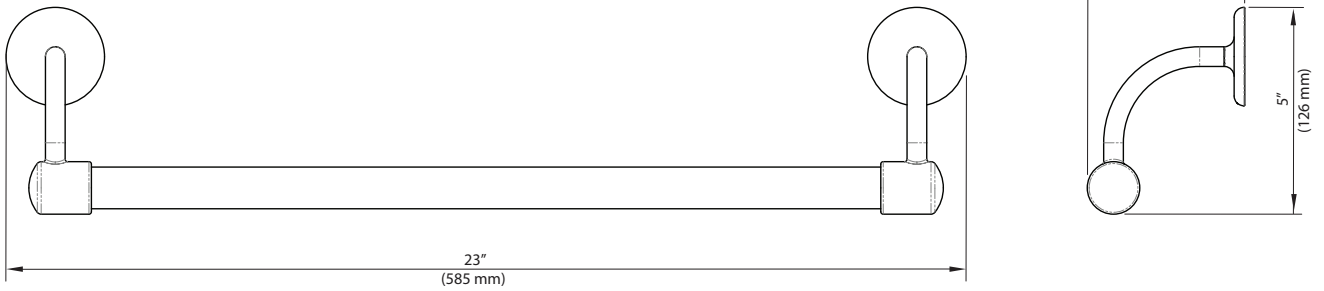

LEFROY BROOKS

1 8 2 8 T R O U T M A N S T R E E T
R I D G E W O O D N E W Y O R K N Y 1 1 3 8 5 U S A
T: +1(718) 302 5292 F: +1(718) 302 4177

CB-5101

20-inch large bore (1") black towel bar

DIMENSIONAL DATA SHEET

DATE: 06 November 2013

COPYRIGHT © LBP LTD 2013. ALL RIGHTS RESERVED.

DIMENSIONS IN INCHES & MILLIMETRES