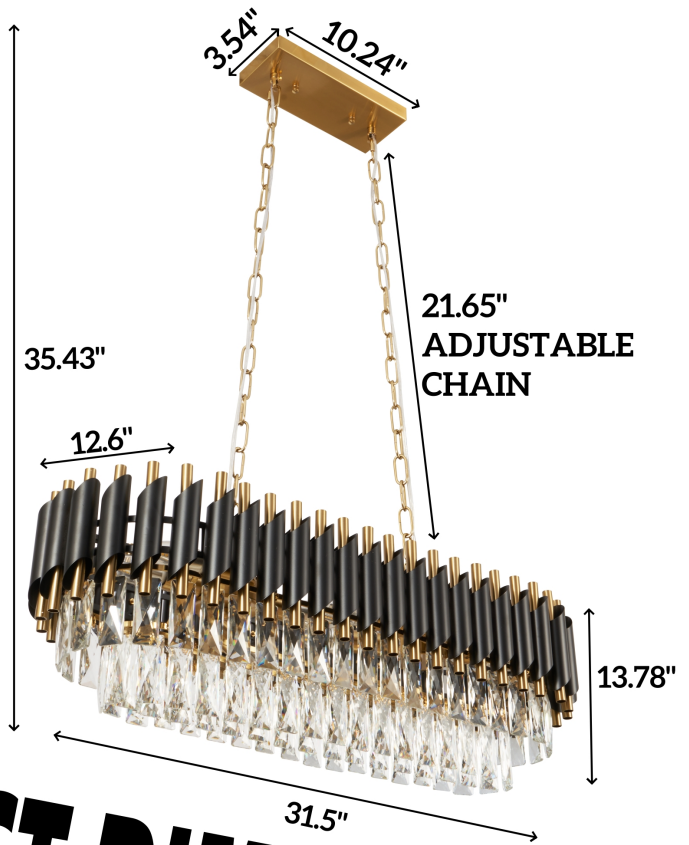

 110V~120V

 MAX 60W LIGHT

 ADJUSTABLE LENGHT

PRODUCT DIMENSIONS