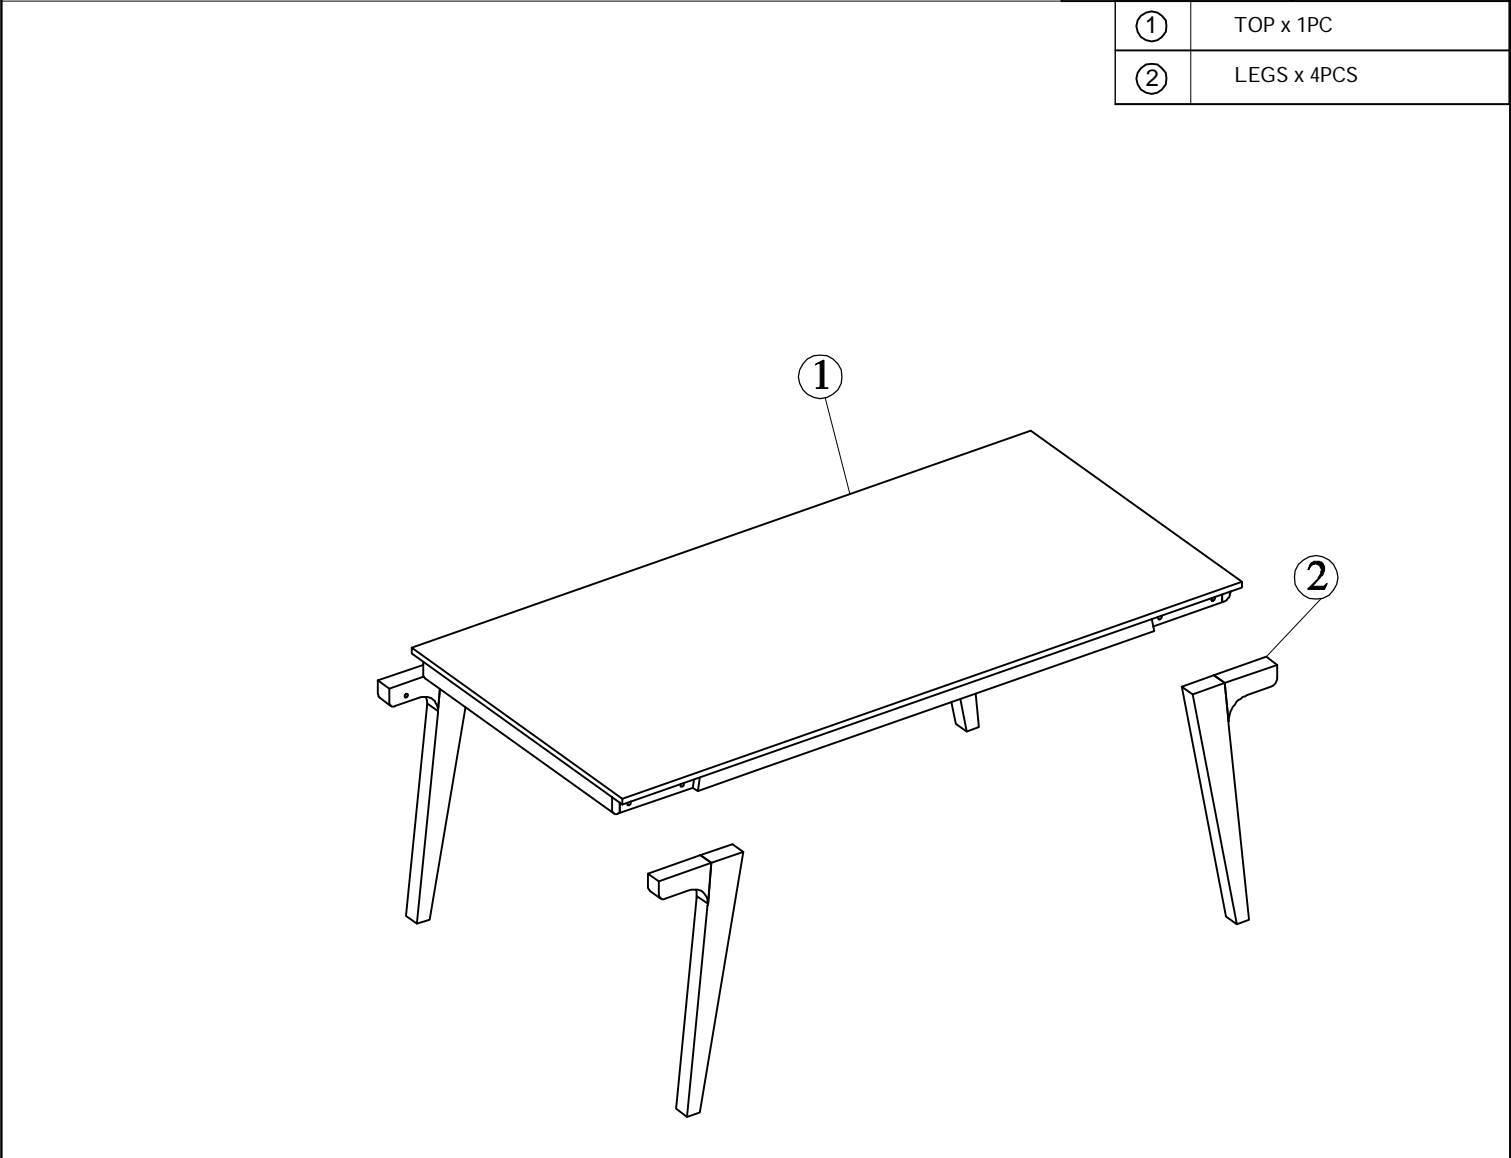

DINING TABLE

ASSEMBLY INSTRUCTIONS

10 MIN

x 2

①	TOP x 1PC
②	LEGS x 4PCS

A  M8x50: 12pcs	B  M8x2x19: 12pcs	C  M8x1.2x13: 12pcs	D  M13: 1pc
--	---	---	---

I

M8x50: 12pcs

M8x2x19: 12pcs

M8x1.2x13: 12pcs

M13: 1pc

ASSEMBLY IS COMPLETE