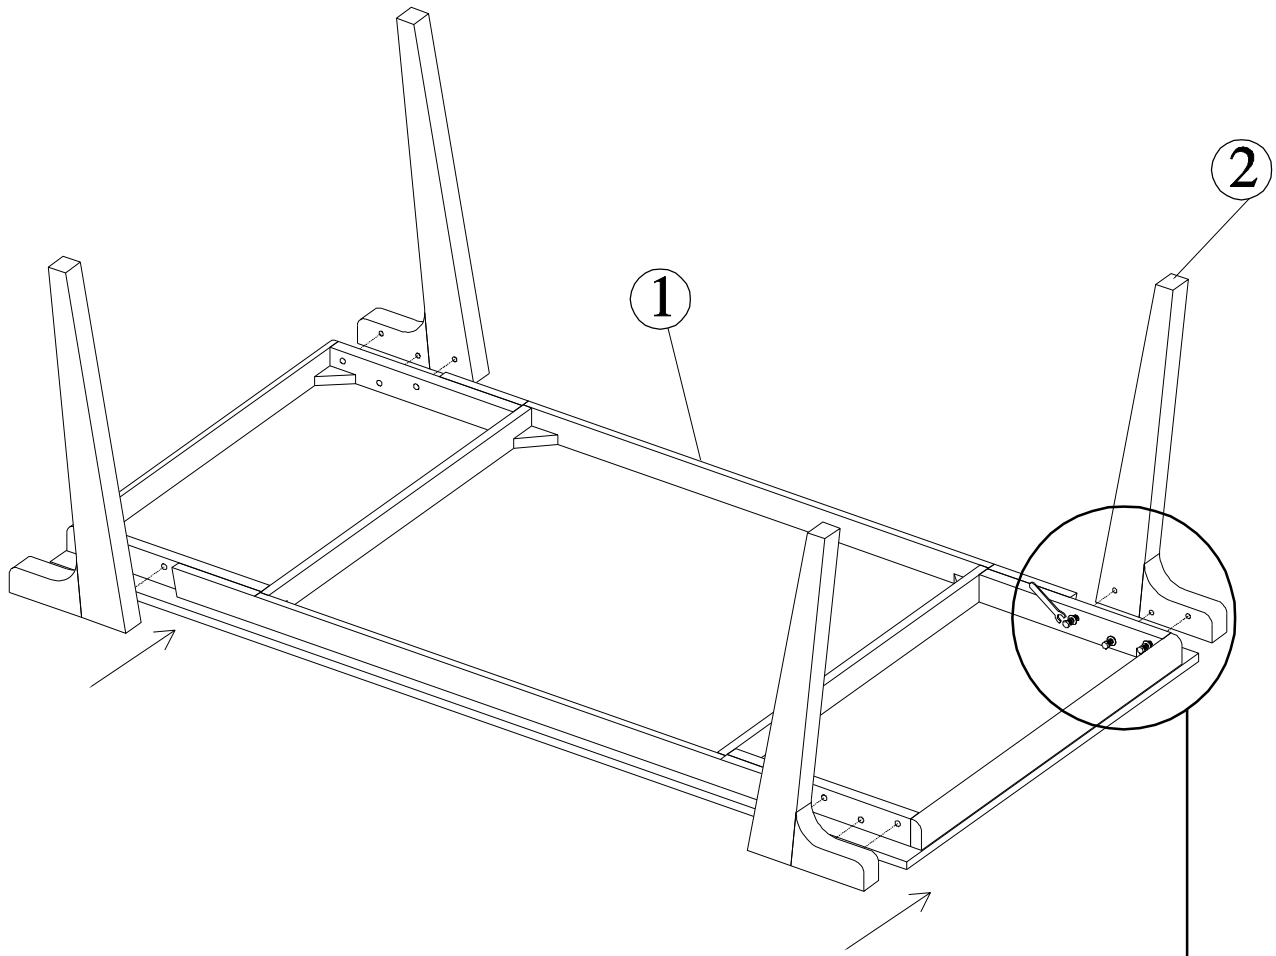

DINING TABLE

ASSEMBLY INSTRUCTIONS

10 MIN

x 2

①	TOP x 1PC
②	LEGS x 4PCS

A  M8x50: 12pcs	B  M8x2x19: 12pcs	C  M8x1.2x13: 12pcs	D  M13: 1pc
--	---	---	---

I

M8x50: 12pcs

M8x2x19: 12pcs

M8x1.2x13: 12pcs

M13: 1pc

ASSEMBLY IS COMPLETE