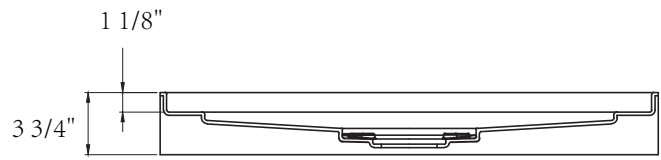

SIZE DETAILS

HIGH QUALITY
ACRYLIC SHOWER BASE

N-SP32C

Top View

Front View

Cap

Side View