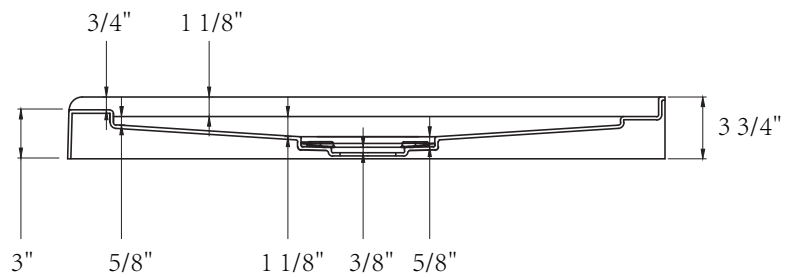

SIZE DETAILS

HIGH QUALITY
ACRYLIC SHOWER BASE

N-SP32C

Top View

Front View

Cap

Side View