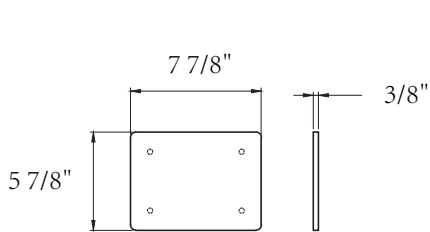

SIZE DETAILS

HIGH QUALITY
ACRYLIC SHOWER BASE

N-SP32C

Top View

Front View

Cap

Side View