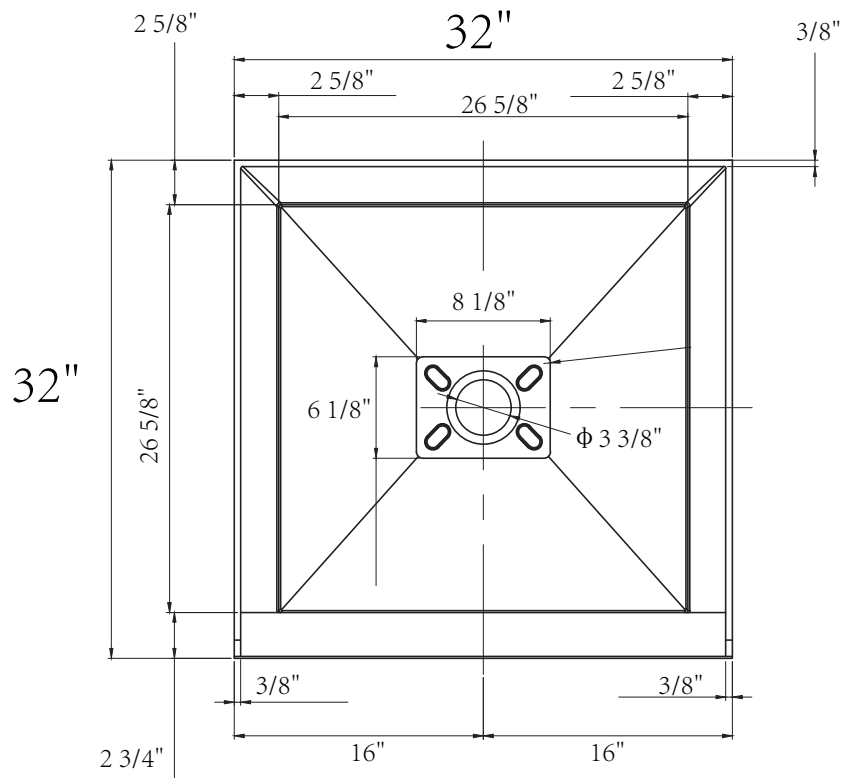

SIZE DETAILS

HIGH QUALITY
ACRYLIC SHOWER BASE

N-SP32C

Top View

Front View

Cap

Side View