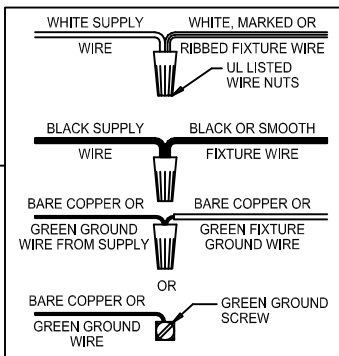

Assembly & Installation Instructions

CAUTION: Read instructions carefully and turn electricity off at main circuit breaker panel before beginning installation.

WARNING - If any Special Control Devices are used with this Fixture, Follow the Instructions Carefully to assure full compliance with N.E.C. requirements. If there are any questions, contact a Qualified Electrical Contractor.
WARNING - This product contains chemicals known to the State of California to cause cancer, birth defects and /or other reproductive harm. Thoroughly wash hands after installing, handling, cleaning, or otherwise touching this product.
CAUTION - All glass is fragile, use care when handling Glass component(s) and or Lamp(s).

ASSEMBLY STEPS:
PASOS PARA ENSAMBLAR:
MODE D'ASSEMBLAGE:

1. A → B
2. Ø (0.144)(3.6mm) → 
3. B ← A
4. Ø (0.144)(3.6mm) → 
5. D → E → 
6. C, A → B
7. G → F
8. K, LM → H
9. M, Q, P → J

**B, E, & G
 (NOT FURNISHED)
 (NO INCLUIDA)
 (NON FOURNIE)**

Instructions d'Assemblage et Installation

MISE EN GARDE: Lire les instructions avec soin et couper le courant au disjoncteur central avant de commencer l'installation.

AVERTISSEMENT - S'il y a d'autres mécanismes régulateurs qui s'emploient avec ce dispositif, suivre soigneusement les instructions pour satisfaire aux exigences NEC. Si vous avez des questions, consulter un électricien qualifié.