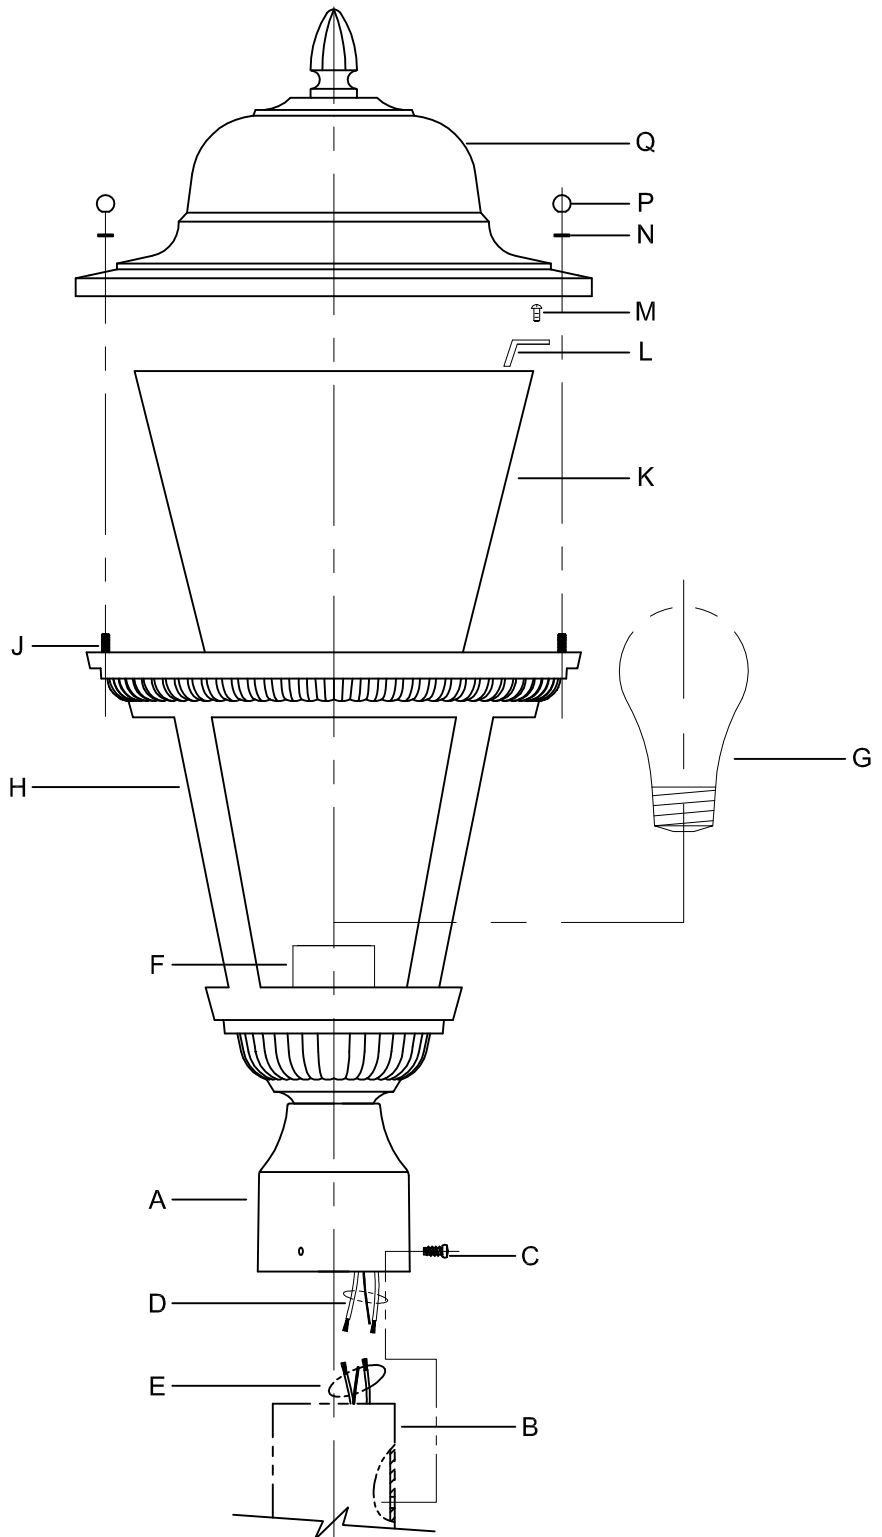

Assembly & Installation Instructions

CAUTION: Read instructions carefully and turn electricity off at main circuit breaker panel before beginning installation.

WARNING - If any Special Control Devices are used with this Fixture, Follow the Instructions Carefully to assure full compliance with N.E.C. requirements. If there are any questions, contact a Qualified Electrical Contractor.
WARNING - This product contains chemicals known to the State of California to cause cancer, birth defects and /or other reproductive harm. Thoroughly wash hands after installing, handling, cleaning, or otherwise touching this product.
CAUTION - All glass is fragile, use care when handling Glass component(s) and or Lamp(s).

ASSEMBLY STEPS:
PASOS PARA ENSAMBLAR:
MODE D'ASSEMBLAGE:

1. A → B
2. Ø (0.144)(3.6mm) → 
3. B ← A
4. Ø (0.144)(3.6mm) → 
5. D → E → 
6. C, A → B
7. G → F
8. K, LM → H
9. M, Q, P → J

**B, E, & G
 (NOT FURNISHED)
 (NO INCLUIDA)
 (NON FOURNIE)**