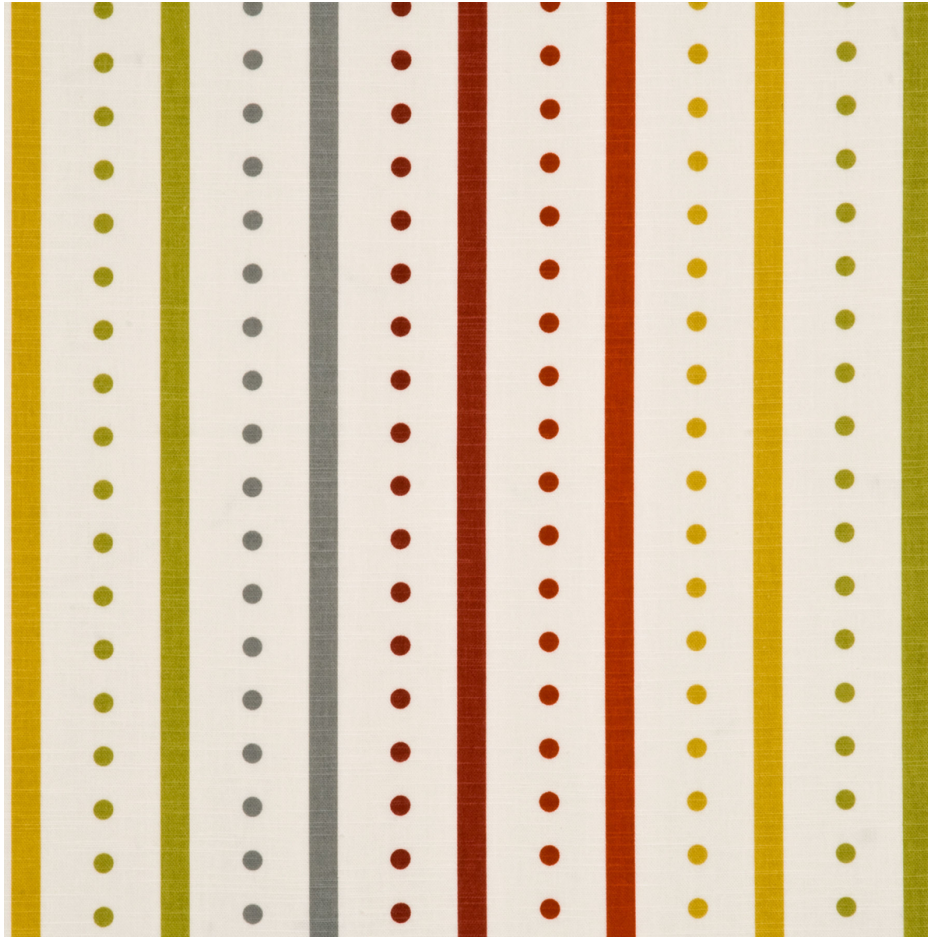

**Opera Stripe - Red/Gold**  
SKU: PP50344.5.0

LEE JOFA

SKU: **PP50344.5.0**

Repeat UOM: **cm cm (0 in)**

Horizontal Repeat: **34 cm (13.39 in)**

Type: **Print**

End Use: **Drapery**

Width: **137 cm (53.94 in)**

Vertical Repeat: **3 cm (1.18 in)**

Brand: **Baker Lifestyle**

Railroaded: **No**

Composition: **Cotton - 93%, Linen - 7%**