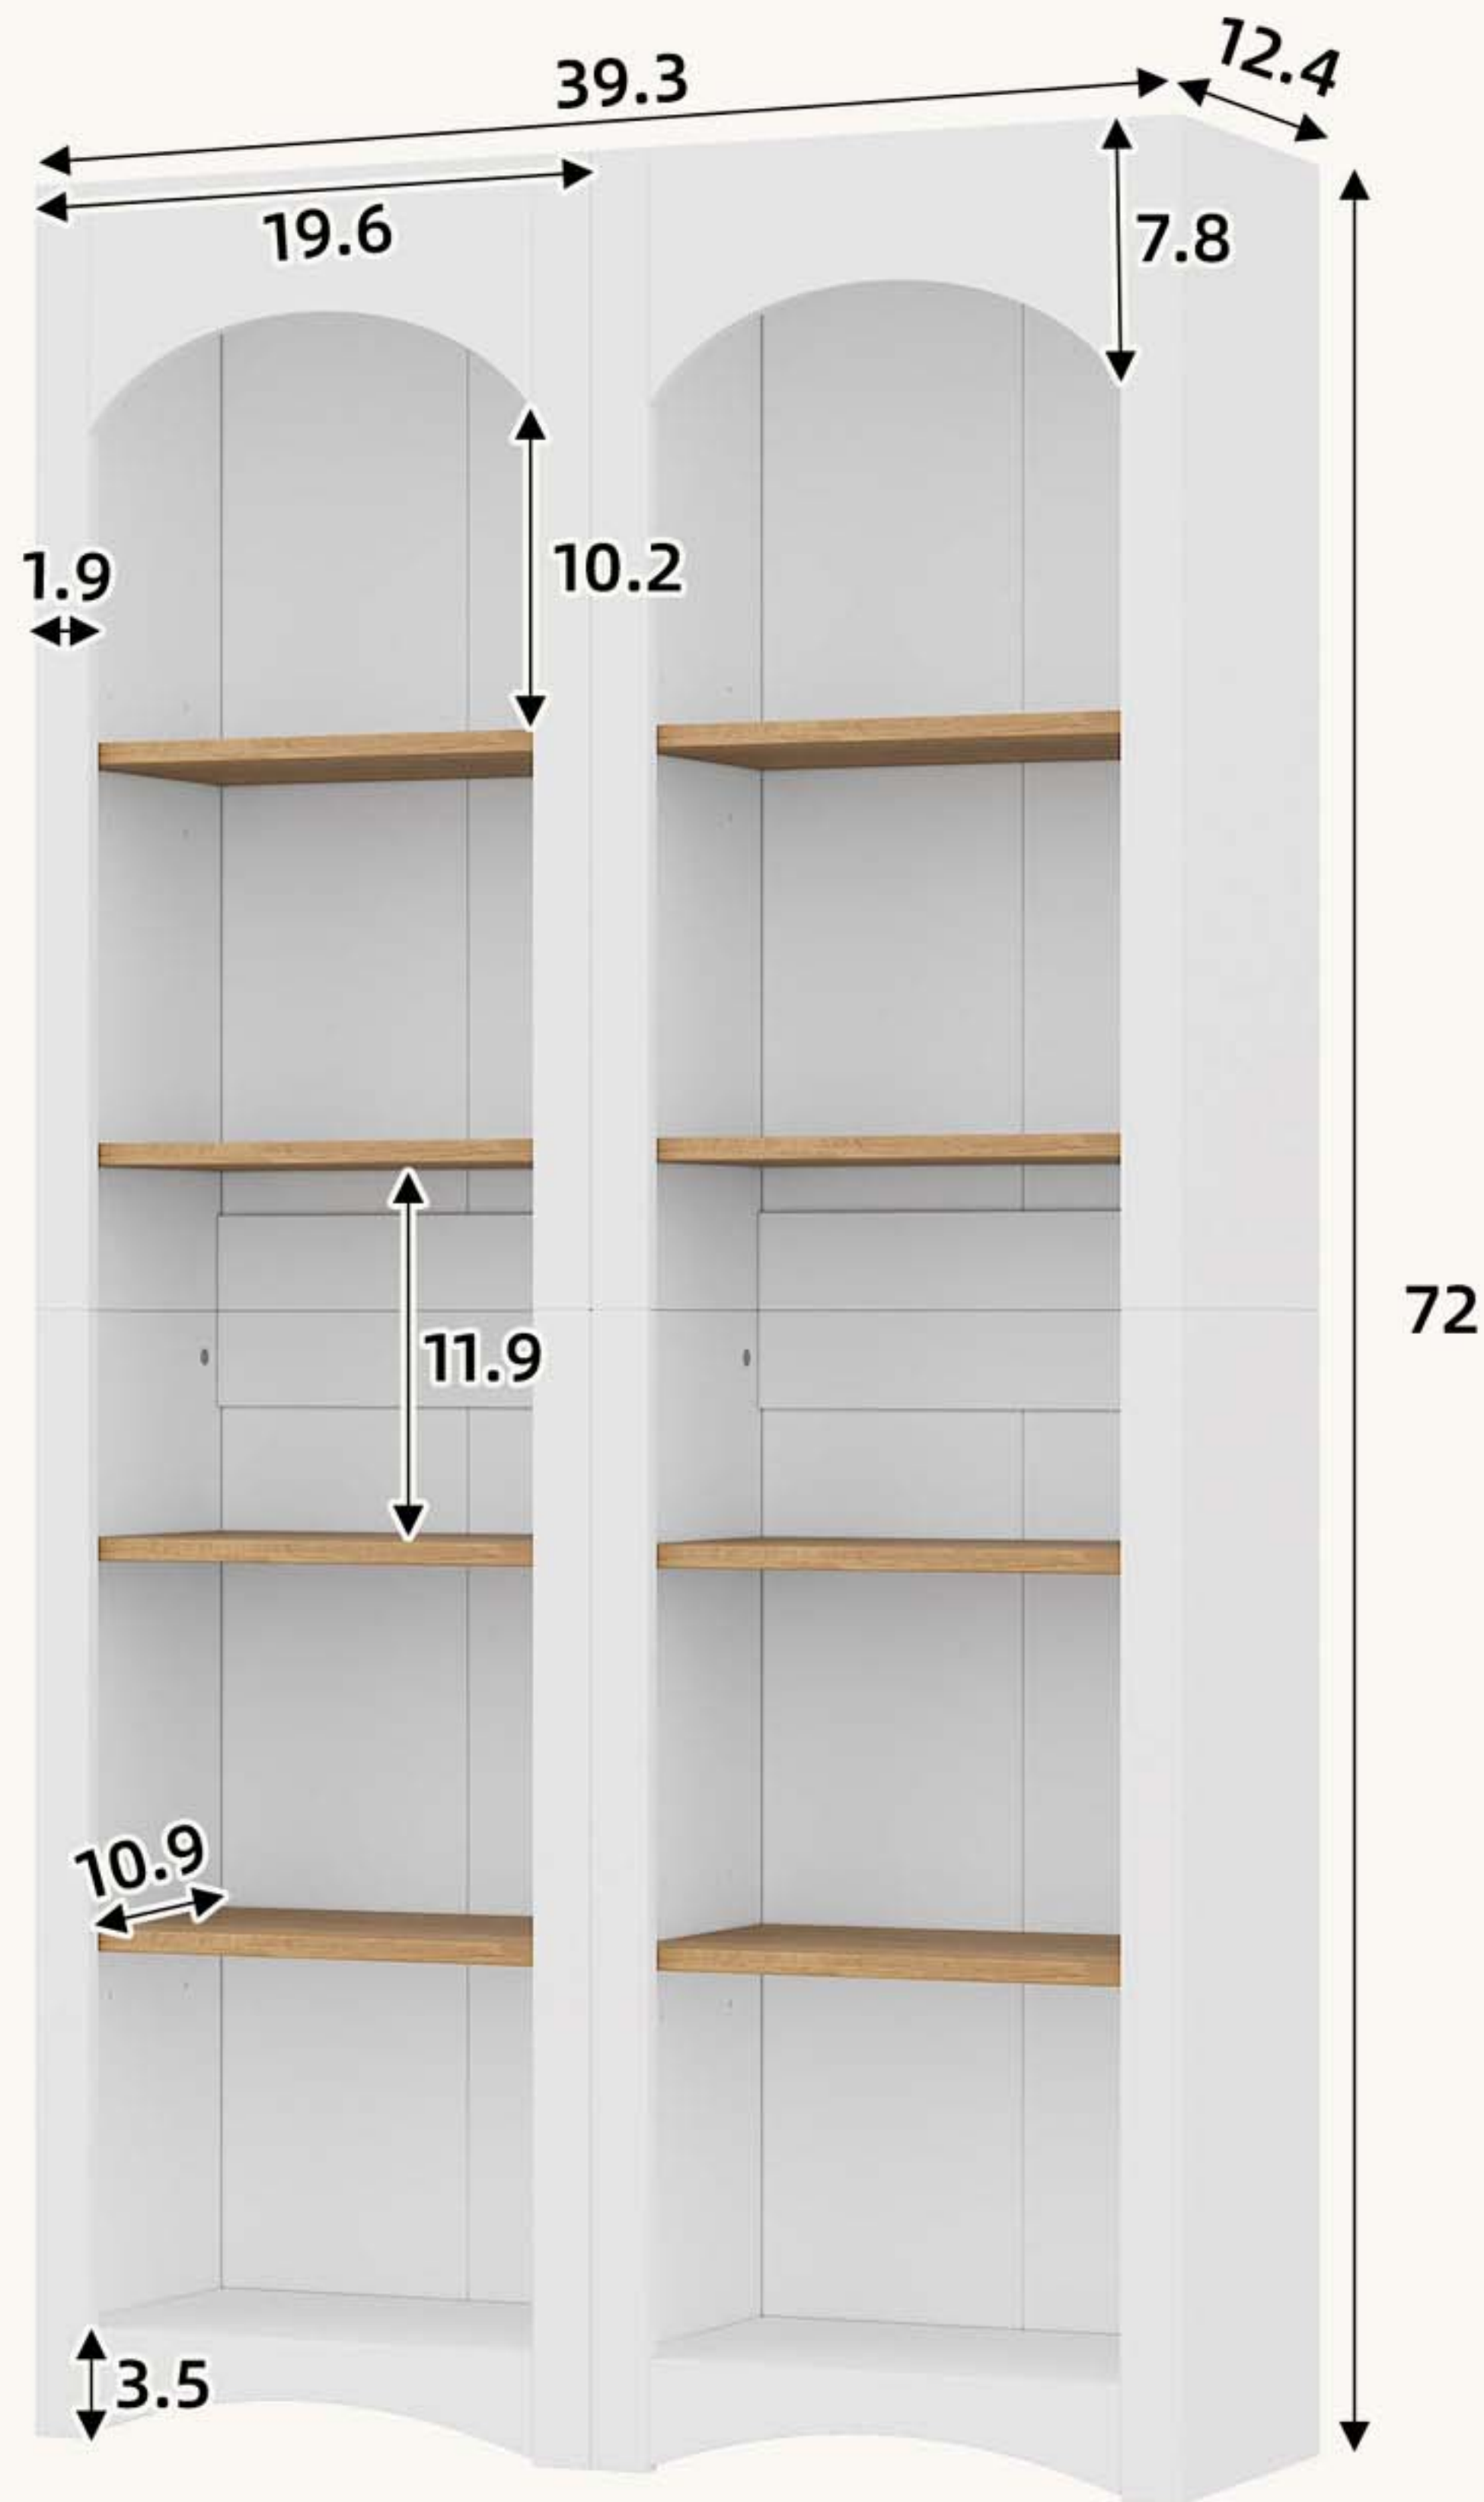

Dimensional Details

Product Dimensions

- Length (in.) :39.30
- Width (in.) :12.40
- Height (in.) :72.00
- Weight (lbs.):112.60

Package Size

- Length (in.) :41.93
- Width (in.) :15.50
- Height (in.) :14.00
- Weight (lbs.):124.89