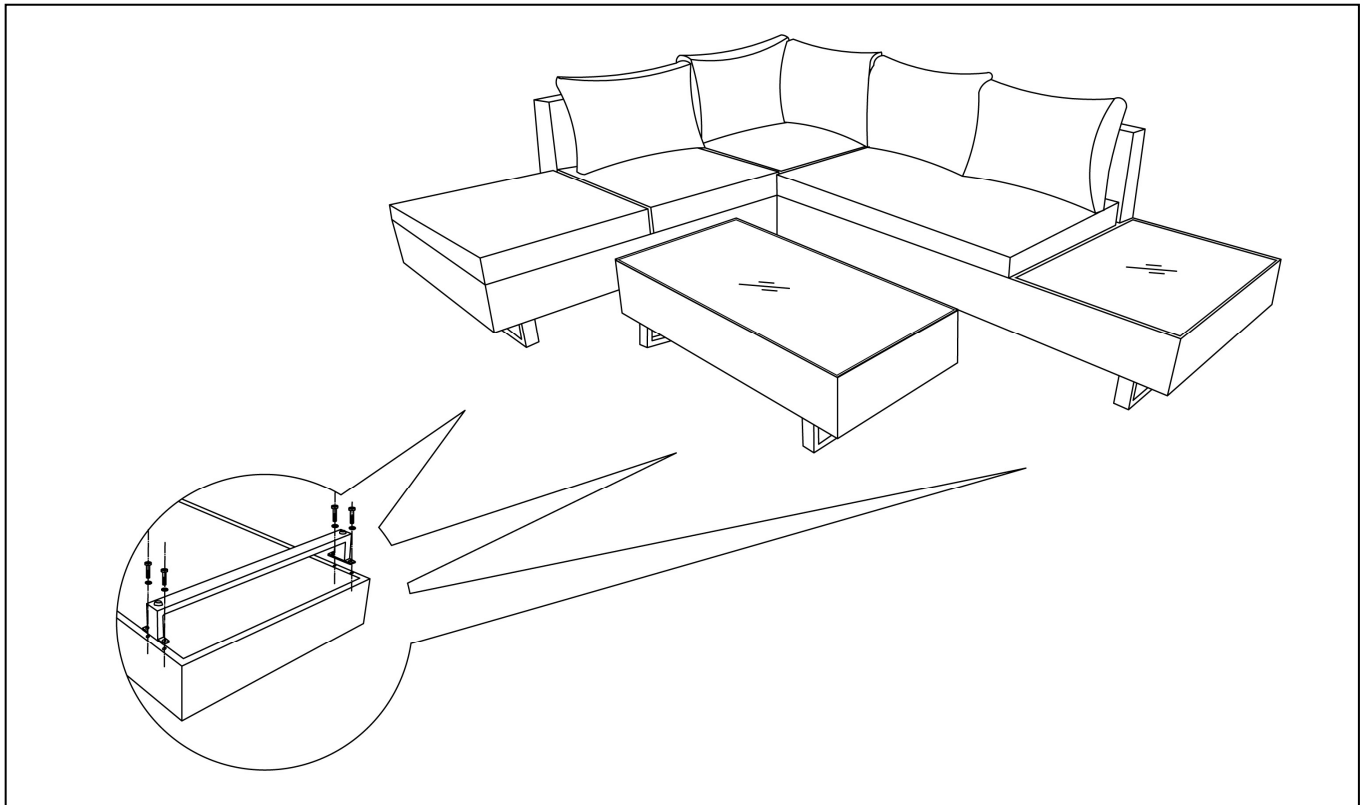

Components - Panels

<p>A x 1</p> 	<p>B x 1</p> 	<p>C x 1</p> 
<p>D x 6</p> 	<p>E x 1</p> 	<p>F x 1</p> 
<p>G x 24</p>  <p>M6*20</p>	<p>H x 24</p> 	<p>I x 1</p> 

Assembly instructions:

Fix the legs (D) of both sofas (A, B) & coffee table (C) using screws (G) supplied, your product will be ready for using.

Usage of Lounger function:

lift the lounger back to adjust backrest angle, both sides usable