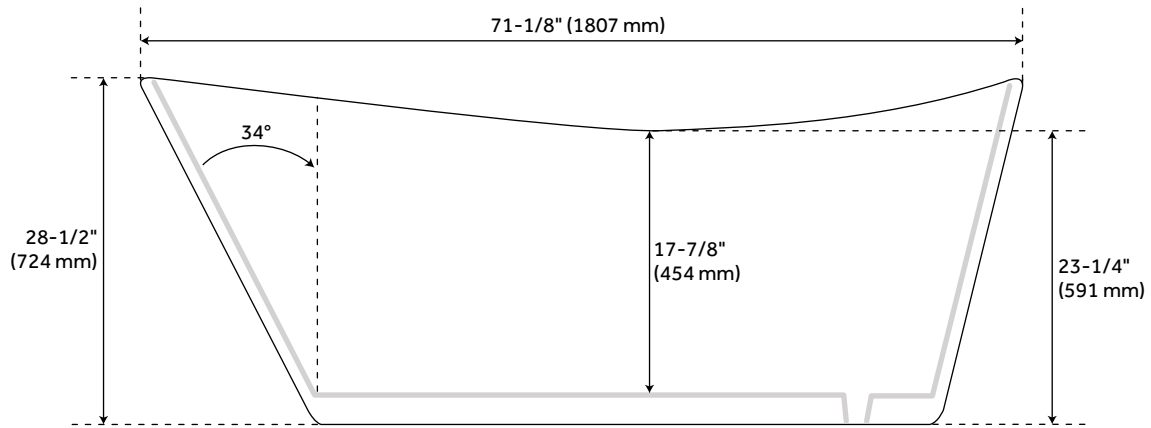

71" SAUNDERS BLACK ACRYLIC FREESTANDING TUB

SKU: 930345-71

All dimensions and specifications are nominal and may vary. Use actual products for accuracy in critical situations.