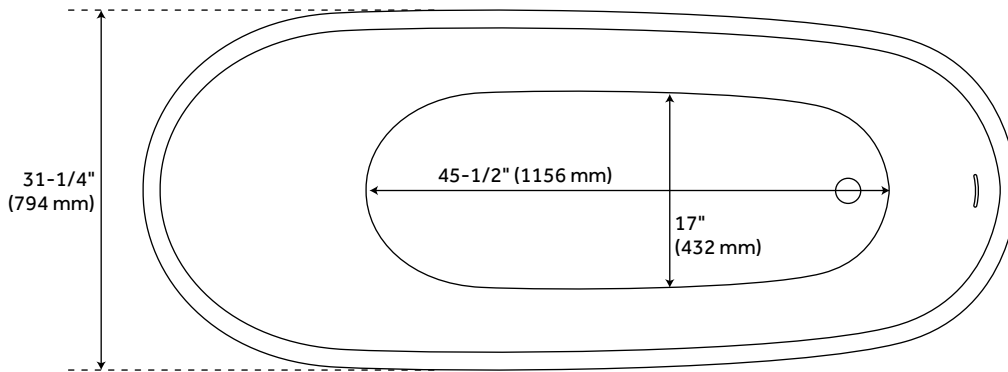

71" SAUNDERS BLACK ACRYLIC FREESTANDING TUB

SKU: 930345-71

All dimensions and specifications are nominal and may vary. Use actual products for accuracy in critical situations.