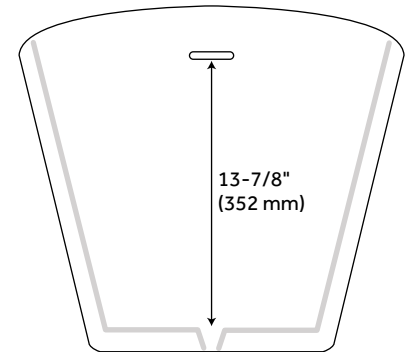

71" SAUNDERS BLACK ACRYLIC FREESTANDING TUB

SKU: 930345-71

All dimensions and specifications are nominal and may vary. Use actual products for accuracy in critical situations.