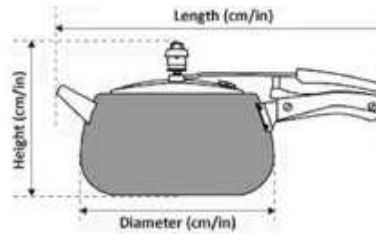

Hawkins Contura XT BLACK

Available in 5 sizes

30 cm/12 inch

1.5 Litre
Ideal for 1 or 2 Persons
Length: 32.1 cm / 12.6 in
Height: 14.7 cm / 5.8 in
Diameter: 17.2 cm / 6.8 in
Product weight: 1.2 kg / 2.6 lb
Packed in carton: 1.6 kg / 3.5 lb

2 Litre
Ideal for 2 or 3 Persons
Length: 33.2 cm / 13.1 in
Height: 15.6 cm / 6.1 in
Diameter: 19.3 cm / 7.5 in
Product weight: 1.4 kg / 3.0 lb
Packed in carton: 2.0 kg / 4.3 lb

3 Litre
Ideal for 3 or 4 Persons
Length: 34.9 cm / 13.7 in
Height: 17.6 cm / 6.9 in
Diameter: 21 cm / 8.3 in
Product weight: 1.6 kg / 3.5 lb
Packed in carton: 2.3 kg / 5.1 lb

30 cm/12 inch

30 cm/12 inch

3.5 Litre
Ideal for 4 or 5 Persons
Length: 41.8 cm / 16.4 in
Height: 17.0 cm / 6.7 in
Diameter: 23.1 cm / 9.1 in
Product weight: 1.8 kg / 3.9 lb
Packed in carton: 2.6 kg / 5.7 lb

5 Litre
Ideal for 5 to 7 Persons
Length: 41.9 cm / 16.5 in
Height: 19.7 cm / 7.8 in
Diameter: 21.1 cm / 8.3 in
Product weight: 2.2 kg / 4.8 lb
Packed in carton: 3.0 kg / 6.6 lb

30 cm/12 inch