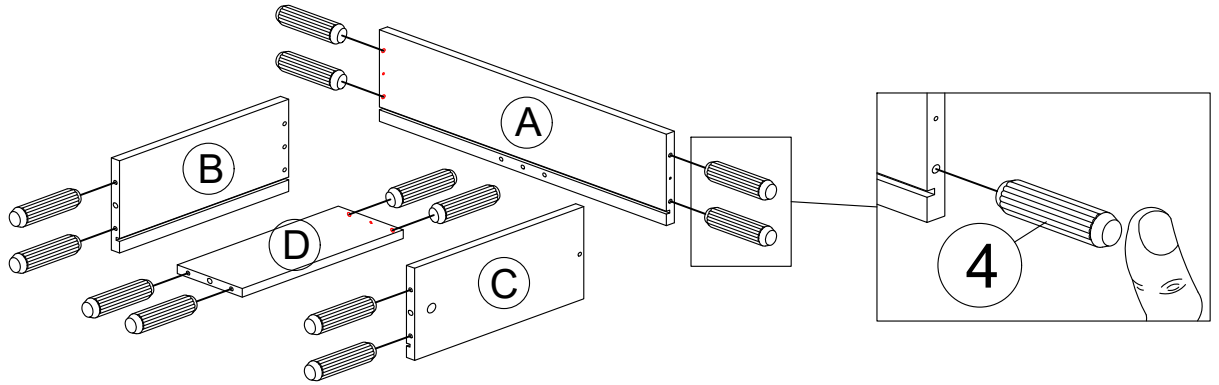

ASSEMBLY INSTRUCTION

Step 1

Required/Requis/Requerido

x24