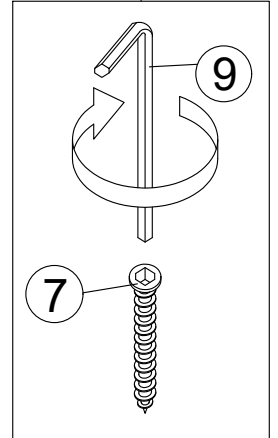

ASSEMBLY INSTRUCTION

HARDWARE LIST

<p>①</p>  <p>Camlock 15MM 37 PCS</p>	<p>②</p>  <p>Camlock Bolt 15MM 37 PCS</p>	<p>③</p>  <p>M8x25MM Wood Dowel 16 PCS</p>	<p>④</p>  <p>M6x30MM Wood Dowel 24 PCS</p>
<p>⑤</p>  <p>CB Screw M3.5x12MM 28 PCS</p>	<p>⑥</p>  <p>M4x38MM Screw 6 PCS</p>	<p>⑦</p>  <p>Csk M6x50MM 8 PCS</p>	<p>⑧</p>  <p>L Handle 2 PCS</p>
<p>⑨</p>  <p>M4 Allen Key 1 PCS</p>	<p>⑩</p>  <p>Drawer Slide 10" 4 PCS</p>		

x4

ASSEMBLY INSTRUCTION

Step 13

Step 14

ASSEMBLY INSTRUCTION

Step 15

Step 16

ASSEMBLY INSTRUCTION

Step 17

Step 18

ASSEMBLY INSTRUCTION

Step 19

Required/Requis/Requerido

x4  7

x1  9

Step 20