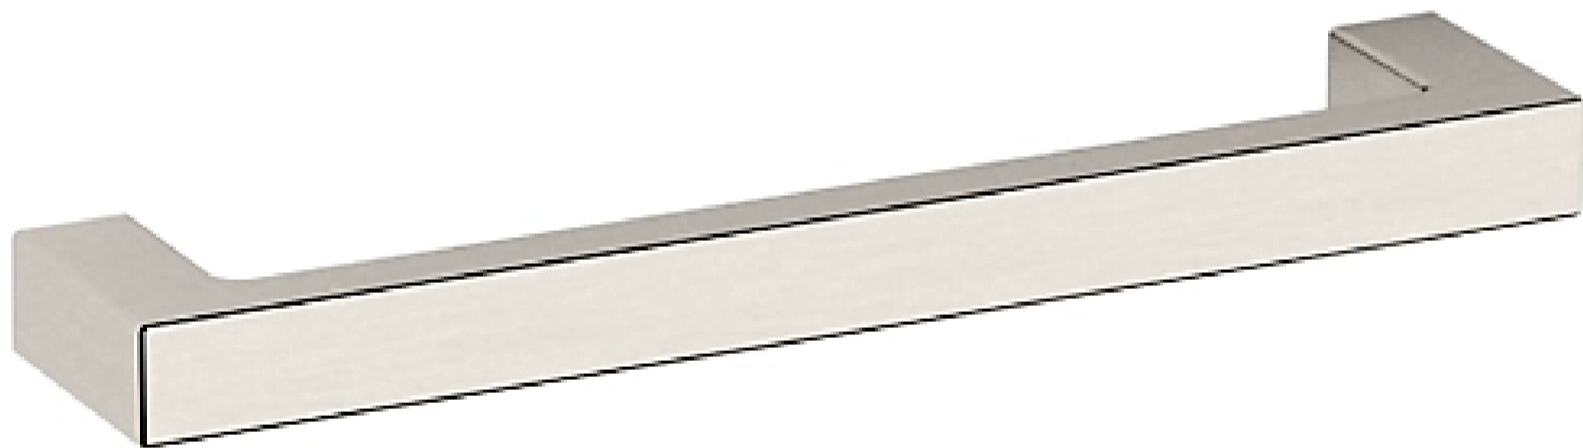

4407 CONTEMPORARY PULL 6" CTC

SPECIFICATIONS

STYLE

Contemporary

4407 CONTEMPORARY PULL 6" CTC

ESTATE PORTFOLIO

Model Number:
4407.150.BIN

Key Features

- ✓ This family is available in a knob, and 4", 6", 12", and 18" Pull
- ✓ Solid brass construction, feeling the difference in quality in every piece of cabinet hardware.
- ✓ Nickel plating is oxidized and then hand relieved and lacquered to embody the look of treasured antiquity.
- ✓ Mounting Hardware included

FINISHES OPTIONS

Satin Nickel - 150, US15

Lifetime (PVD) Polished Nickel - 055

Polished Chrome - 260

Lifetime (PVD) Satin Brass - 044

Satin Black - 190

Venetian Bronze - 112, 11P

Non-lacquered Brass - 031

all measurements in inches

SPECIFICATIONS

STYLE

Contemporary