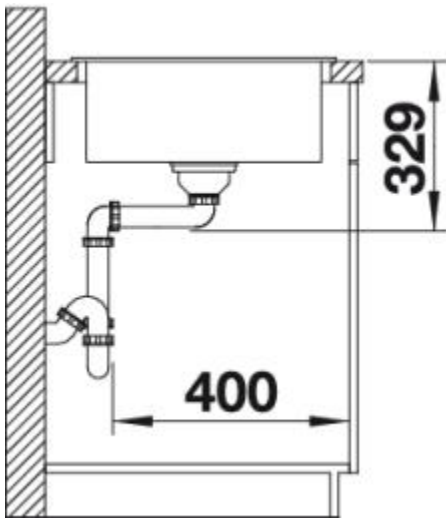

SILGRANIT®

reversible

Item No. BL468262

Details

Top View

Side View

Front View

Scope of supply

waste fitting with space-saving pipe, 3 1/2" basket strainer

Design tips

Cabinet Width: 45 cm

Bowl depth: 190 mm

Cut out size: 760 x 480 x R15

Universal handing

Taps

BLANCO MIDA-S