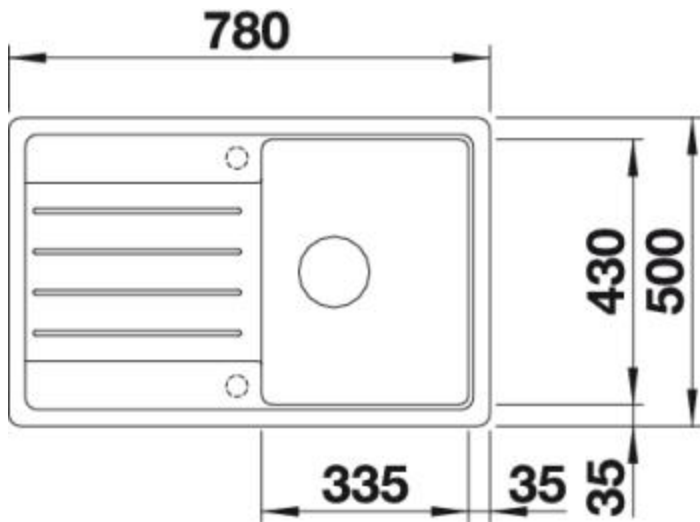

Top View

Scope of supply