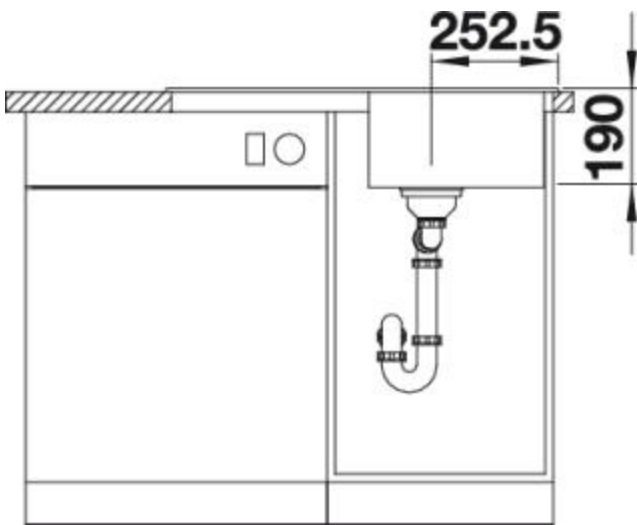

SILGRANIT®

reversible

Item No. BL468262

Details

Top View

Side View

Front View

Scope of supply

waste fitting with space-saving pipe, 3 1/2" basket strainer

Design tips

Cabinet Width: 45 cm

Bowl depth: 190 mm

Cut out size: 760 x 480 x R15

Universal handing

Taps

BLANCO MIDA-S