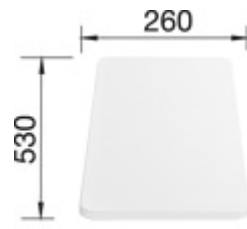

Chopping board
BL217611