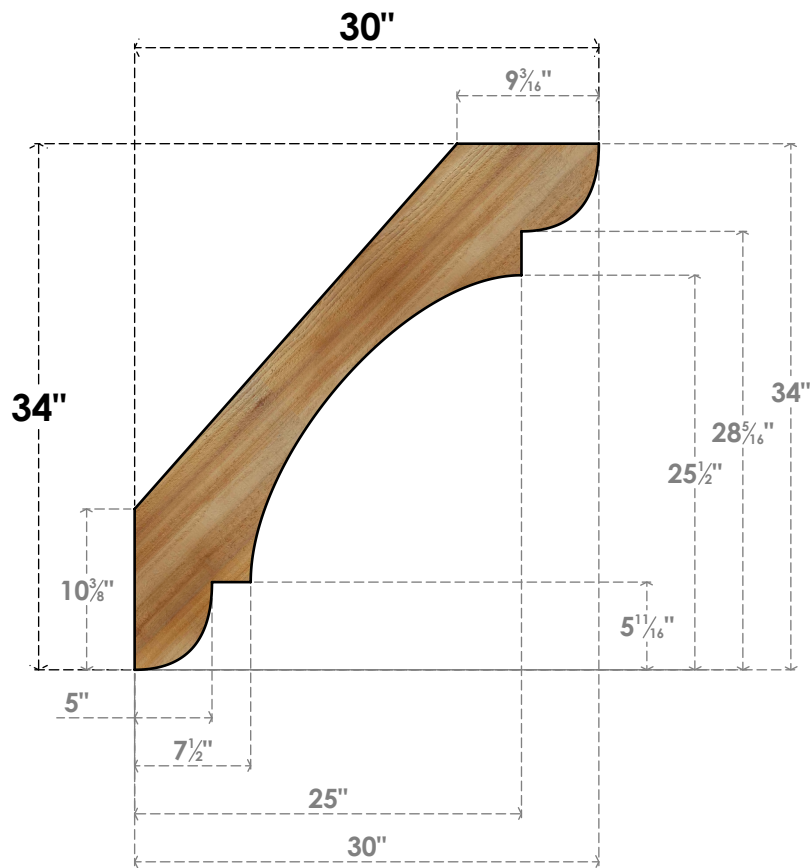

# BRC06X30X34OLY00RWR

6"W X 30"D X 34"H OLYMPIC ROUGH SAWN BRACE, WESTERN RED CEDAR

**SIDE**

**FRONT**

EKENA MILLWORK  
 2300 WEST MAIN ST.  
 CLARKSVILLE, TX 75426  
 TOLL FREE: 866-607-0453  
 WWW.EKENAMILLWORK.COM

**NOTES**

1. INSTALLATION TO BE COMPLETED IN ACCORDANCE WITH MANUFACTURER'S SPECIFICATIONS.
2. DRAWING MAY NOT BE TO SCALE
3. THIS DRAWING IS INTENDED FOR DESIGN AND PLANNING PURPOSES ONLY.
4. ALL INFORMATION CONTAINED HEREIN WAS CURRENT AT THE TIME OF DEVELOPMENT BUT MUST BE REVIEWED AND APPROVED BY THE PRODUCT MANUFACTURER TO BE CONSIDERED ACCURATE.
5. PRODUCTS ARE NOT KILN DRIED. THIS ITEM IS UNIQUE AND WILL CONTAIN THE NATURAL VARIATIONS THAT THE WOOD SPECIES OFFERS. THIS MAY RESULT IN VARIATIONS UP TO 1/4"