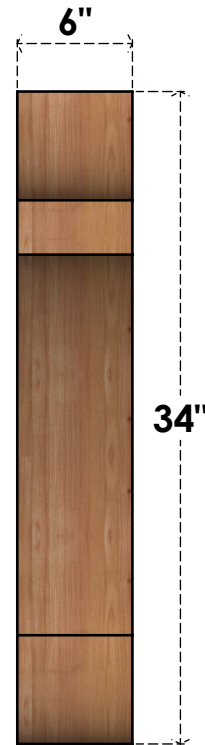

# BRC06X30X34OLY00RWR

6"W X 30"D X 34"H OLYMPIC ROUGH SAWN BRACE, WESTERN RED CEDAR

**SIDE**

**FRONT**

EKENA MILLWORK  
 2300 WEST MAIN ST.  
 CLARKSVILLE, TX 75426  
 TOLL FREE: 866-607-0453  
 WWW.EKENAMILLWORK.COM

**NOTES**

1. INSTALLATION TO BE COMPLETED IN ACCORDANCE WITH MANUFACTURER'S SPECIFICATIONS.
2. DRAWING MAY NOT BE TO SCALE
3. THIS DRAWING IS INTENDED FOR DESIGN AND PLANNING PURPOSES ONLY.
4. ALL INFORMATION CONTAINED HEREIN WAS CURRENT AT THE TIME OF DEVELOPMENT BUT MUST BE REVIEWED AND APPROVED BY THE PRODUCT MANUFACTURER TO BE CONSIDERED ACCURATE.
5. PRODUCTS ARE NOT KILN DRIED. THIS ITEM IS UNIQUE AND WILL CONTAIN THE NATURAL VARIATIONS THAT THE WOOD SPECIES OFFERS. THIS MAY RESULT IN VARIATIONS UP TO 1/4"