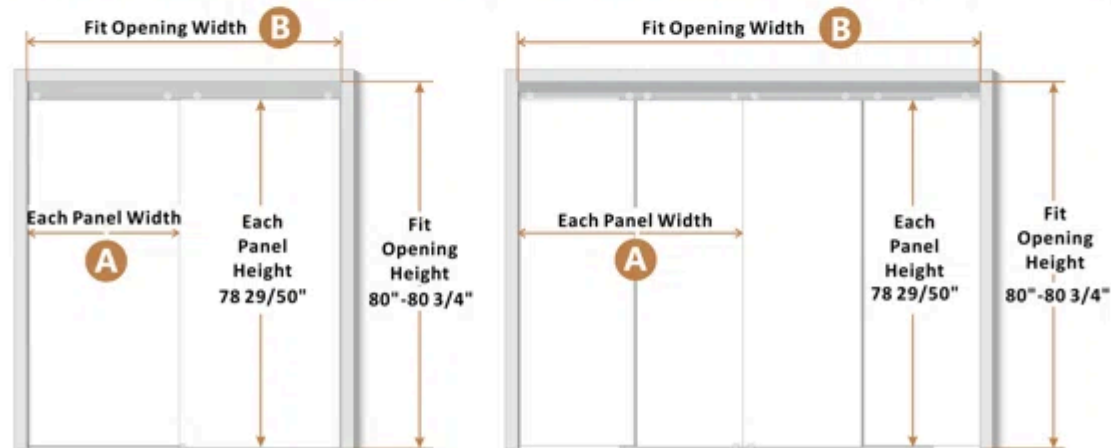

## Standard Sliding Glass Dimensions

Size Choice	Each Panel Height A	Fit Opening Height B	Each Panel Height	Fit Opening Height
48"x80"	25"x2	48"		
60"x80"	30 49/50"x2	60"		
72"x80"	36 49/50"x2	72"		
96"(48"x2)x80"	25"x2	90"(48"x2)	78 29/50"	80" - 80 3/4"
120"(60"x2)x80"	30 49/50"x2	120"(60"x2)		
144"(72"x2)x80"	36 49/50"x2	144"(72"x2)		

Note: Please measure the rough opening of your door accurately before purchasing to ensure a proper fit.