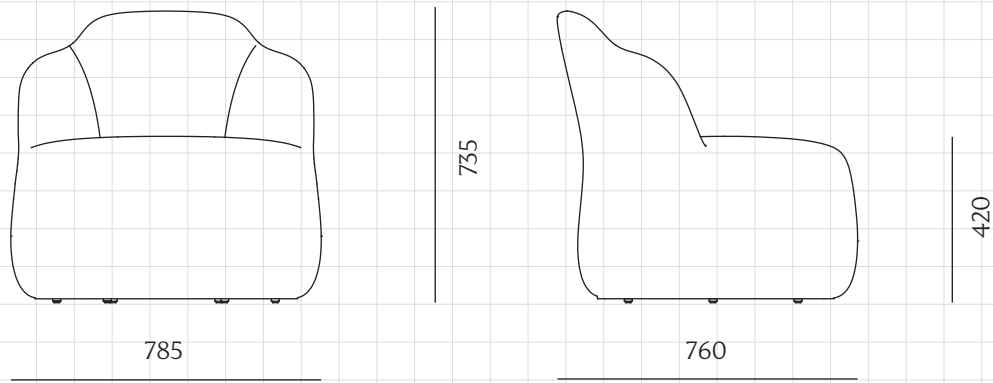

Ynez One-Seater

CODE
DIMENSIONS

YN-S410
W785 x D760 x H735mm
Seating height: 420mm

NET WEIGHT
ENVIRONMENT
MATERIALS

21.0 kg
Indoor
Plywood frame, upholstery
*Please refer to website or contact your local representative for complete material swatches.

SHIPPING

Package	Assembled		
Package Qty	1 pcs/box		
Packaging	Measurement (mm)	Volume (cbm)	Gross Weight (kg)
FCL	W850 x D825 x H835	0.59	27.99
LCL/AIR	W890 x D865 x H925	0.71	36.94