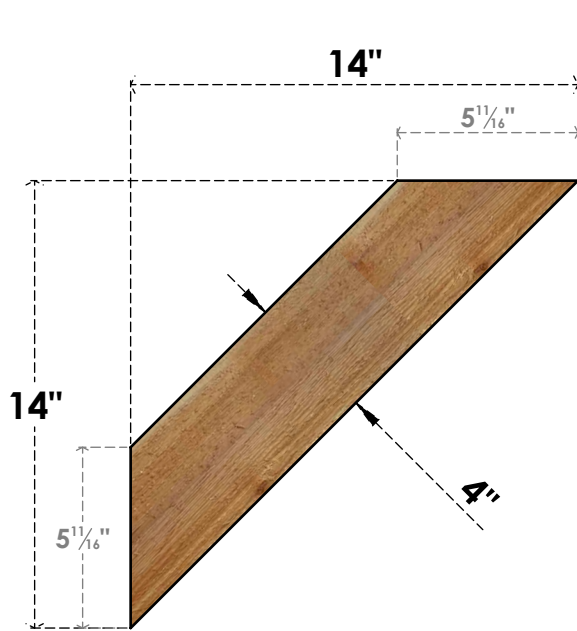

BRC04X14X14TRA00RWR

4"W X 14"D X 14"H TRADITIONAL ROUGH SAWN BRACE, WESTERN RED CEDAR

SIDE

FRONT

EKENA MILLWORK
2300 WEST MAIN ST.
CLARKSVILLE, TX 75426
TOLL FREE: 866-607-0453
WWW.EKENAMILLWORK.COM

NOTES

1. INSTALLATION TO BE COMPLETED IN ACCORDANCE WITH MANUFACTURER'S SPECIFICATIONS.
2. DRAWING MAY NOT BE TO SCALE
3. THIS DRAWING IS INTENDED FOR DESIGN AND PLANNING PURPOSES ONLY.
4. ALL INFORMATION CONTAINED HEREIN WAS CURRENT AT THE TIME OF DEVELOPMENT BUT MUST BE REVIEWED AND APPROVED BY THE PRODUCT MANUFACTURER TO BE CONSIDERED ACCURATE.
5. PRODUCTS ARE NOT KILN DRIED. THIS ITEM IS UNIQUE AND WILL CONTAIN THE NATURAL VARIATIONS THAT THE WOOD SPECIES OFFERS. THIS MAY RESULT IN VARIATIONS UP TO 1/4"