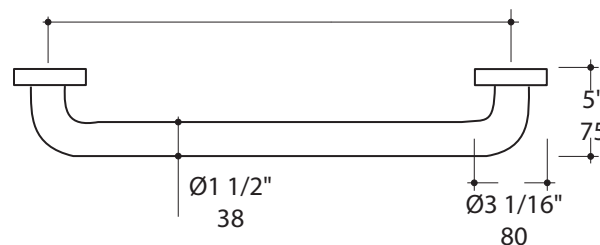

### Codes + Standards:

---

- **ADA** compliant when installed to specific requirements of this regulation

Item #H101 36" (914)  
Item #H102 42" (1070)

LACAVA reserves the right to revise any dimension or information on this sheet without notice. Dimensions are nominal and may vary within an industry accepted tolerance of 1/4". Drawings provided herein are meant to give the user an idea of the product and are not made to scale. Location of plumbing is meant for reference, your specific application may vary.