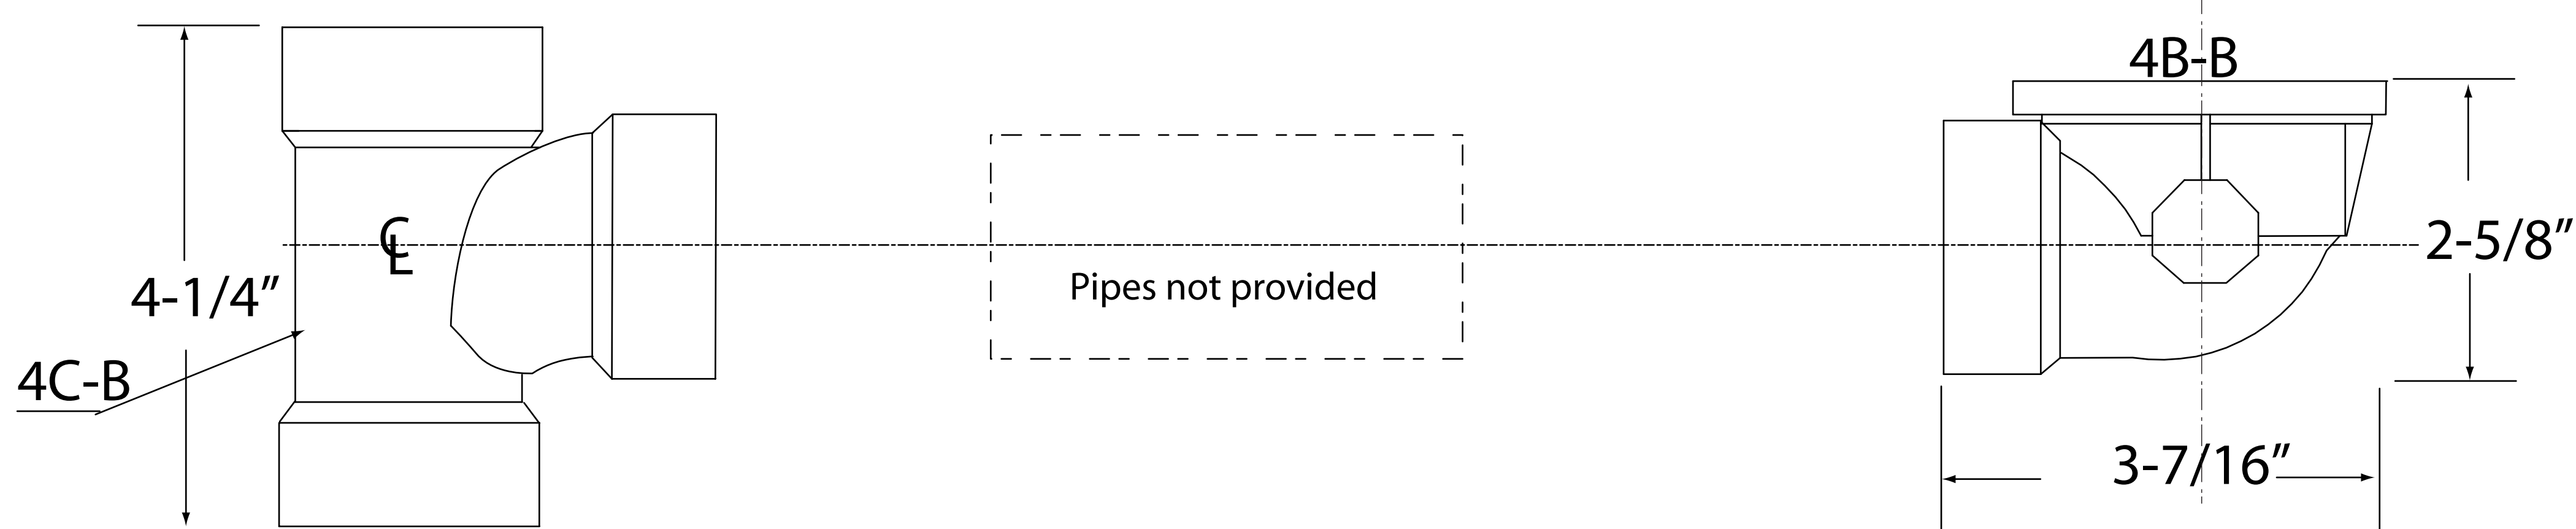

# D560RKA

<b>WESTBRASS</b> <small>Fine Decorative Plumbing Since 1935</small>		2429 E. Olympic Blvd. Los Angeles, CA 90021	
TITLE <b>Sch. 40 Linear Drain Plumber's Pack in ABS</b>			
DWG NO. <b>D560RKA</b>		DATE <b>1-30-2025</b>	REV <b>A</b>
Scale <b>NTS</b>	<b>mk</b>		Sheet <b>1 of 1</b>