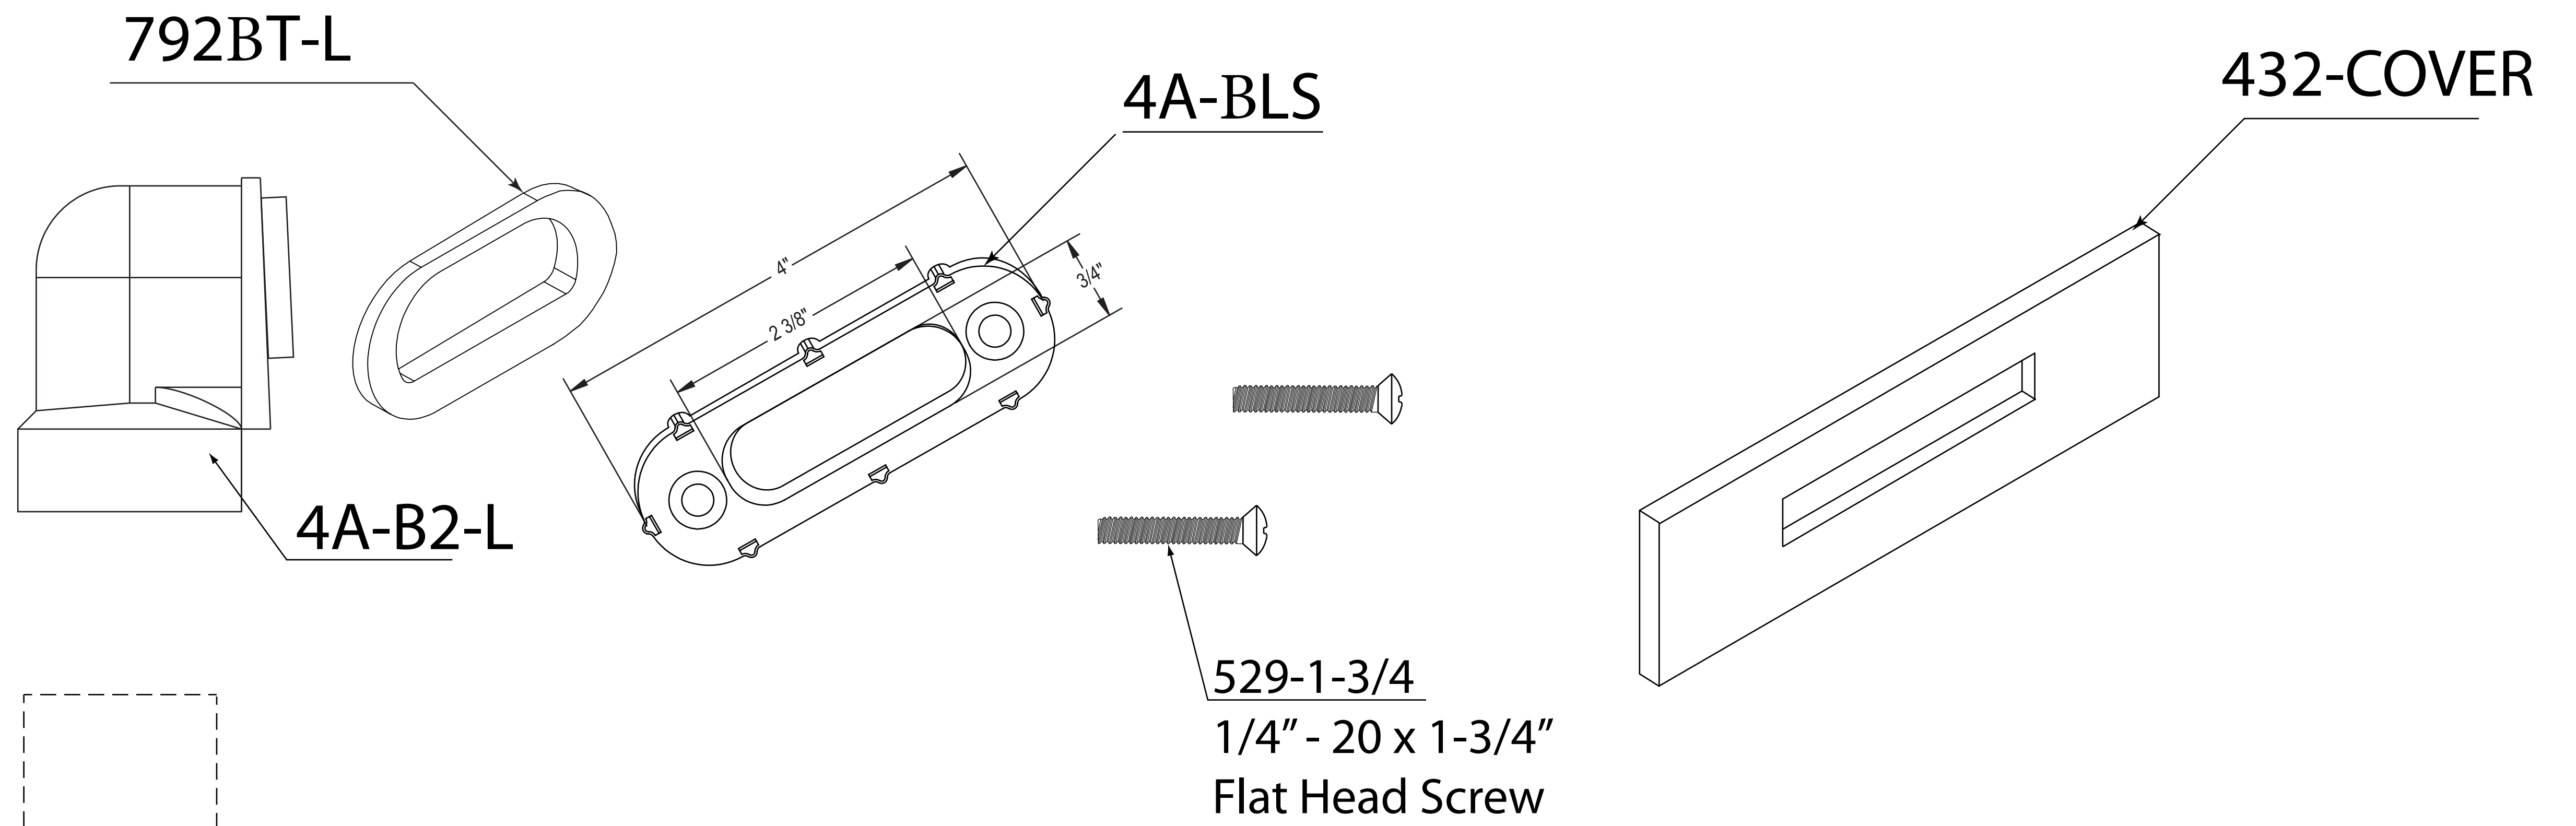

# D560RKA

<b>WESTBRASS</b> <small>Fine Decorative Plumbing Since 1935</small>		2429 E. Olympic Blvd. Los Angeles, CA 90021	
TITLE <b>Sch. 40 Linear Drain Plumber's Pack in ABS</b>			
DWG NO. <b>D560RKA</b>		DATE <b>1-30-2025</b>	REV <b>A</b>
Scale <b>NTS</b>	<b>mk</b>		Sheet <b>1 of 1</b>