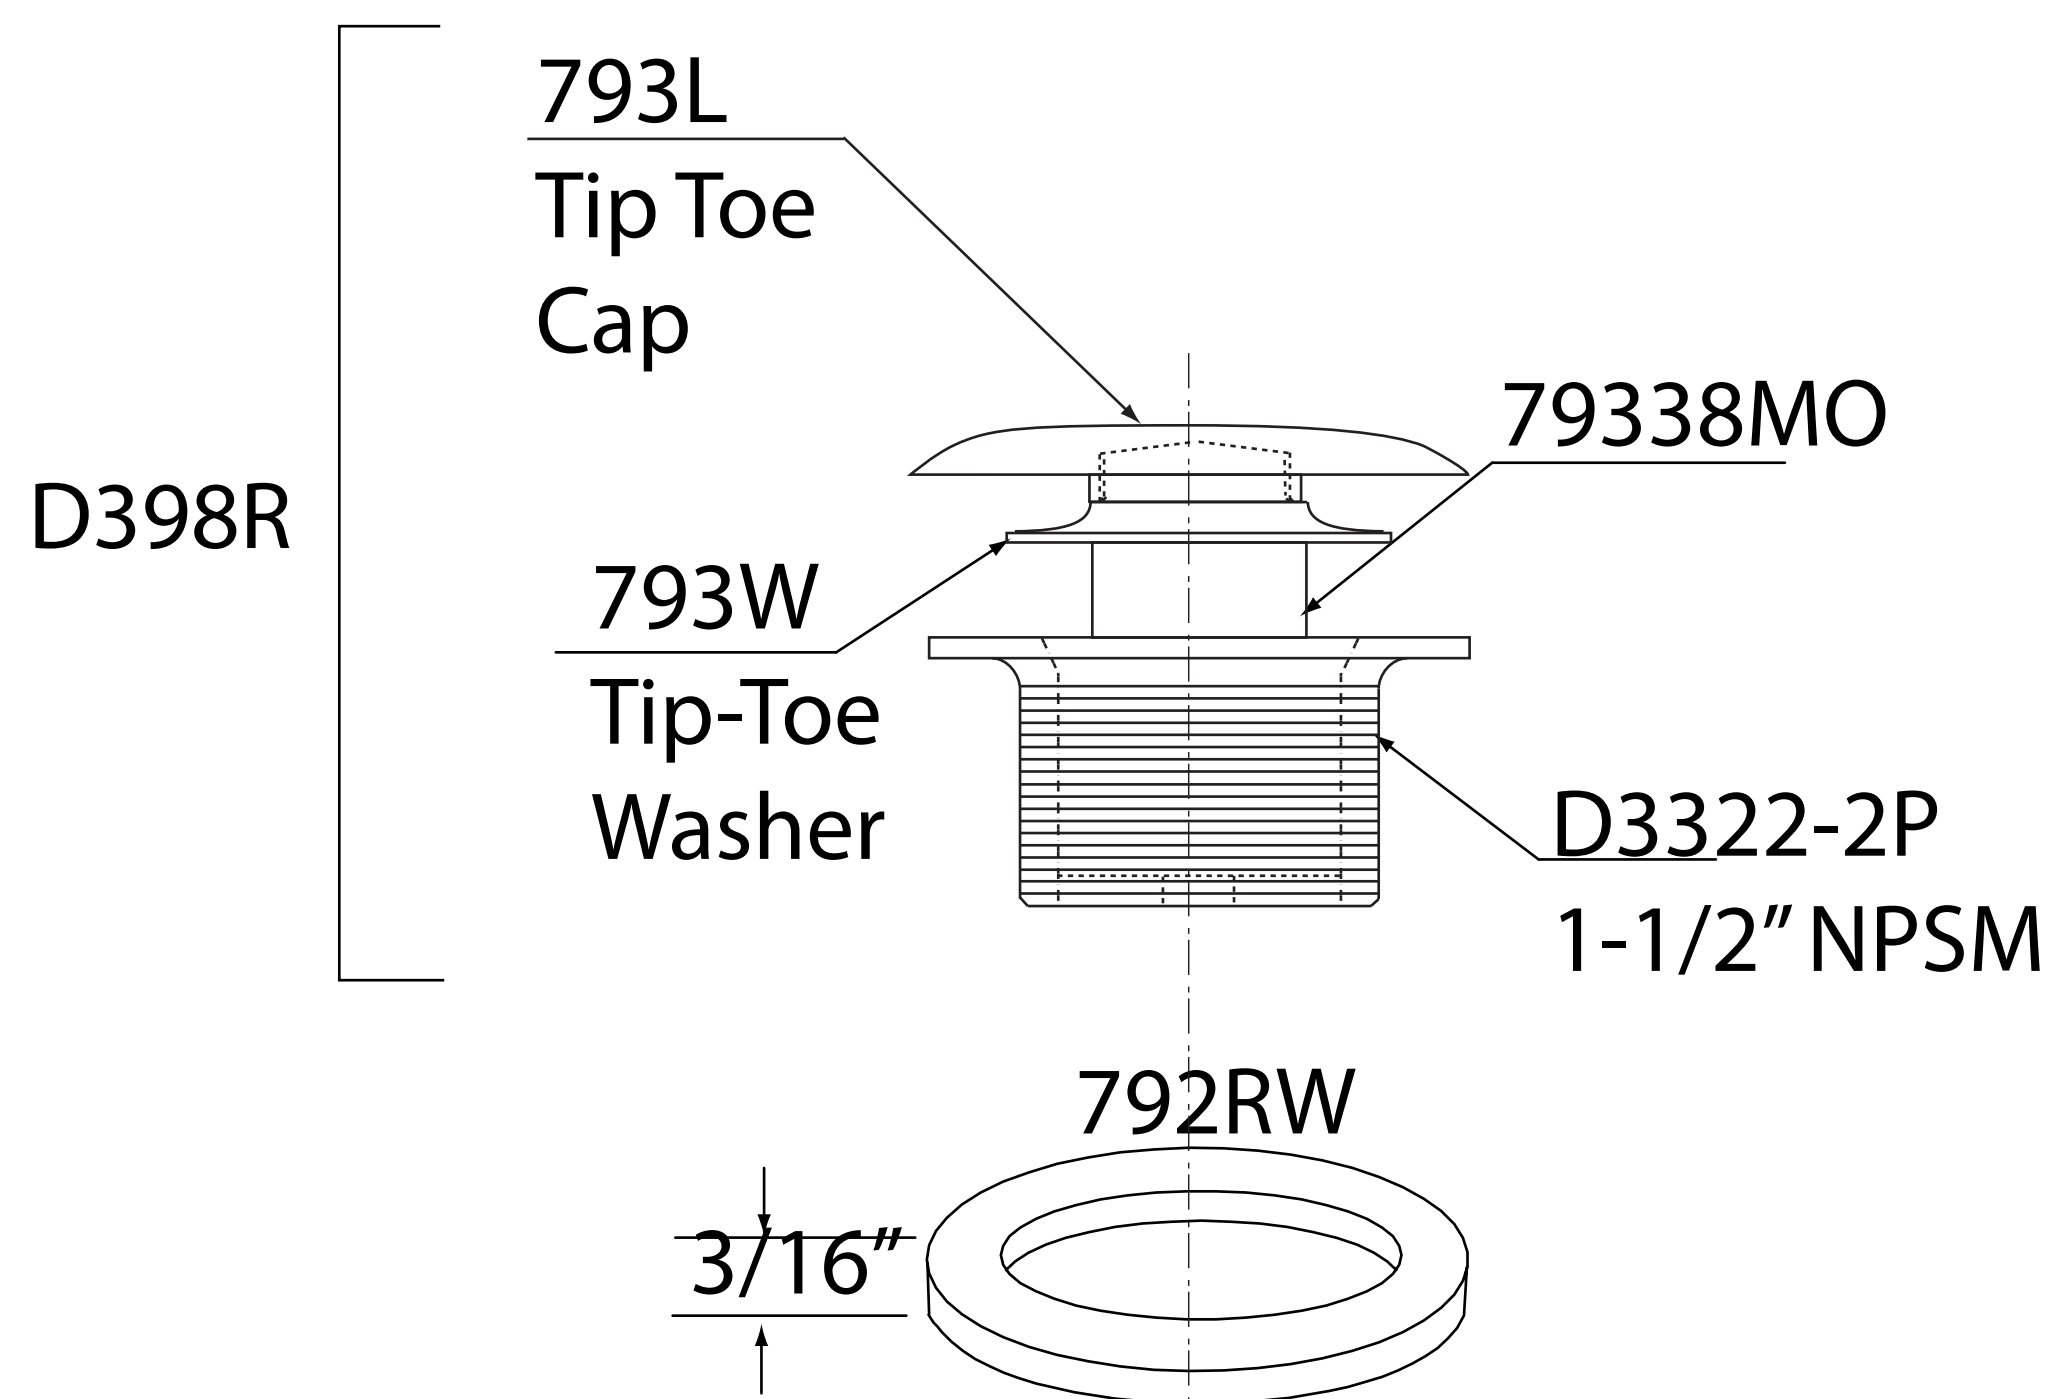

# D560RKA

<b>WESTBRASS</b> <small>Fine Decorative Plumbing Since 1935</small>		2429 E. Olympic Blvd. Los Angeles, CA 90021	
TITLE <b>Sch. 40 Linear Drain Plumber's Pack in ABS</b>			
DWG NO. <b>D560RKA</b>		DATE <b>1-30-2025</b>	REV <b>A</b>
Scale <b>NTS</b>	<b>mk</b>		Sheet <b>1 of 1</b>