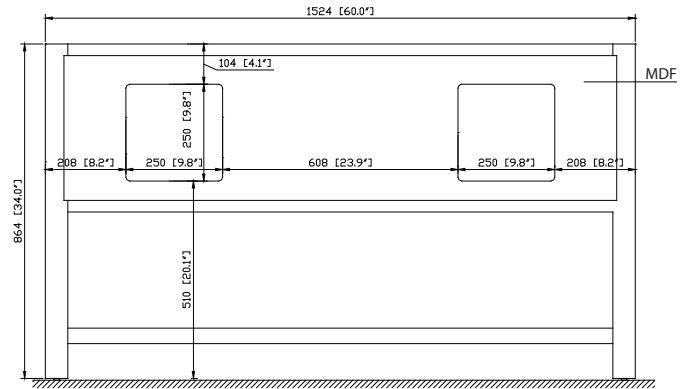

## Nominal Dimension

- 60W x 21.5D x 34H inches

## Product Diagrams

Front

Back

Side

Top