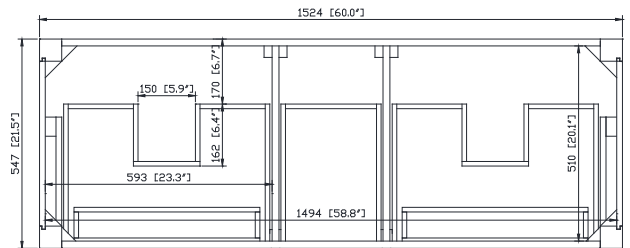

## Nominal Dimension

- 60W x 21.5D x 34H inches

## Product Diagrams

Front

Back

Side

Top