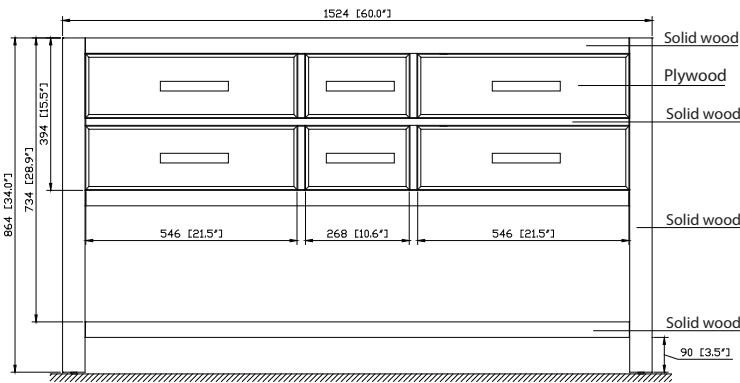

## Nominal Dimension

- 60W x 21.5D x 34H inches

## Product Diagrams

Front

Back

Side

Top