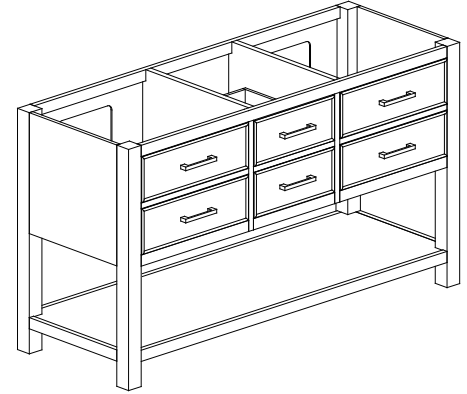

## Features

- Solid poplar wood frame, Birch veneer plywood
- 4 soft-close drawer, 1 open shelf
- 2 Flip-down drawers
- Brushed nickel or matte gold finish hardware
- Adjustable height levelers

## Nominal Dimension

- 60W x 21.5D x 34H inches