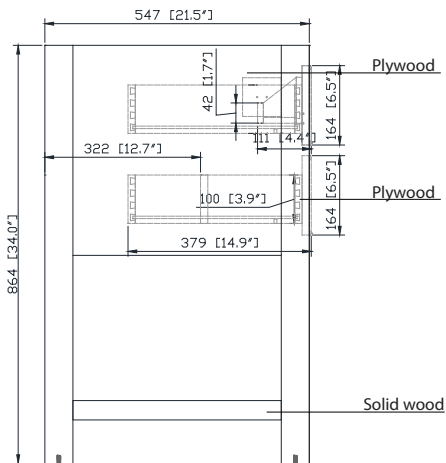

## Nominal Dimension

- 60W x 21.5D x 34H inches

## Components

	14000-M24-CG	14000-MC24-CG	14000-MC24-NB
Mirror	14000-M24-WT	14000-MC24-WT	14000-M24-NB
Vanity Top	SUT61BK-R	SUT61GB-R	SUT61CW-R
	SUT61BK	SUT61GB	SUT61CW
Sink	CUM20WT-R	CUM18WT	CUM18LN

## Product Diagrams

Front

Back

Side

Top