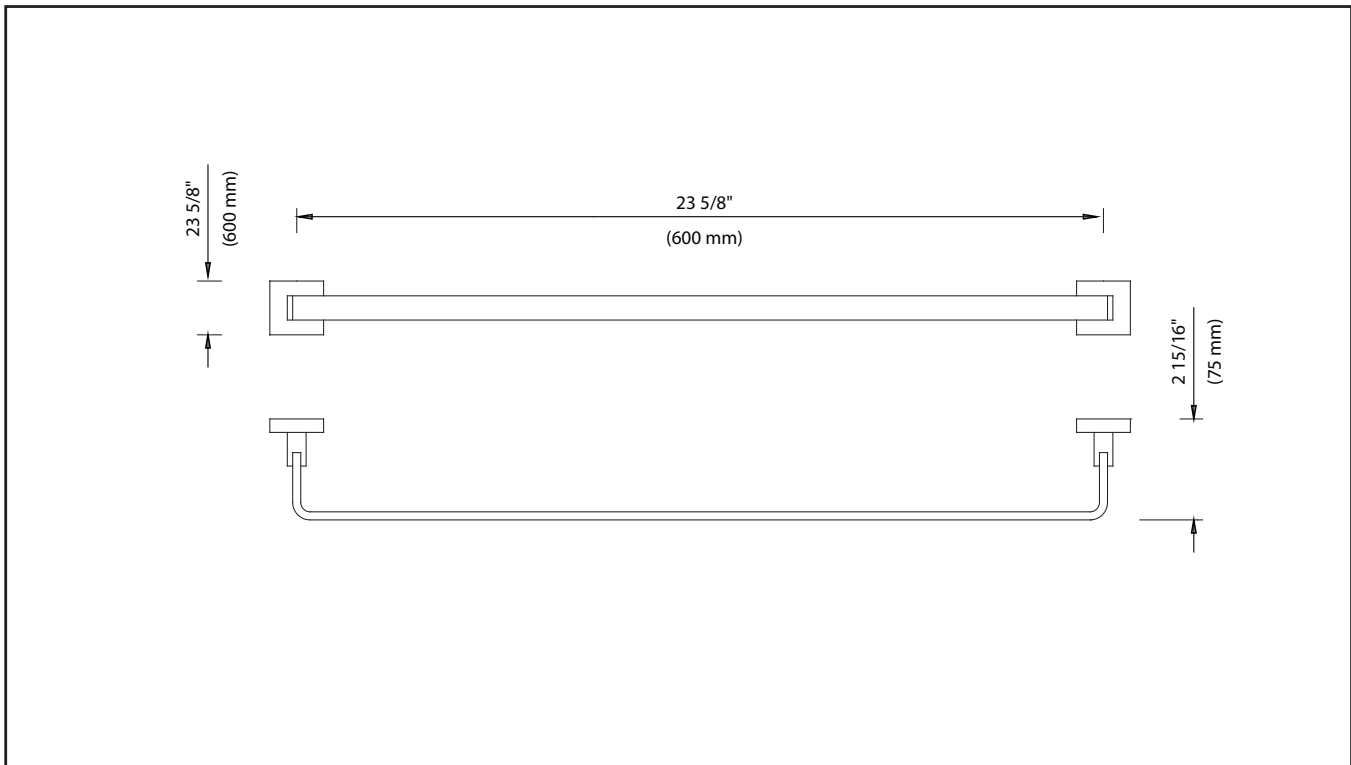

KEA-14437

Aura Bathroom Accessories - Towel Bar 600Mm

Kräus®

SPECIFICATION SHEET

Finish

- Brushed Nickel
- Chrome

Material

Brass

Features

- Solid Brass Construction
- Sleek Design Coordinates w/ a Variety of Décor Styles
- Easy-to-Clean Finish is Corrosion & Rust-Resistant
- All Mounting Hardware Included for Easy Installation

Kraus Limited Lifetime Warranty: See website for details www.kraususa.com

1.800.775.0703 / customerservice@kraususa.com

REV. August 17, 2016