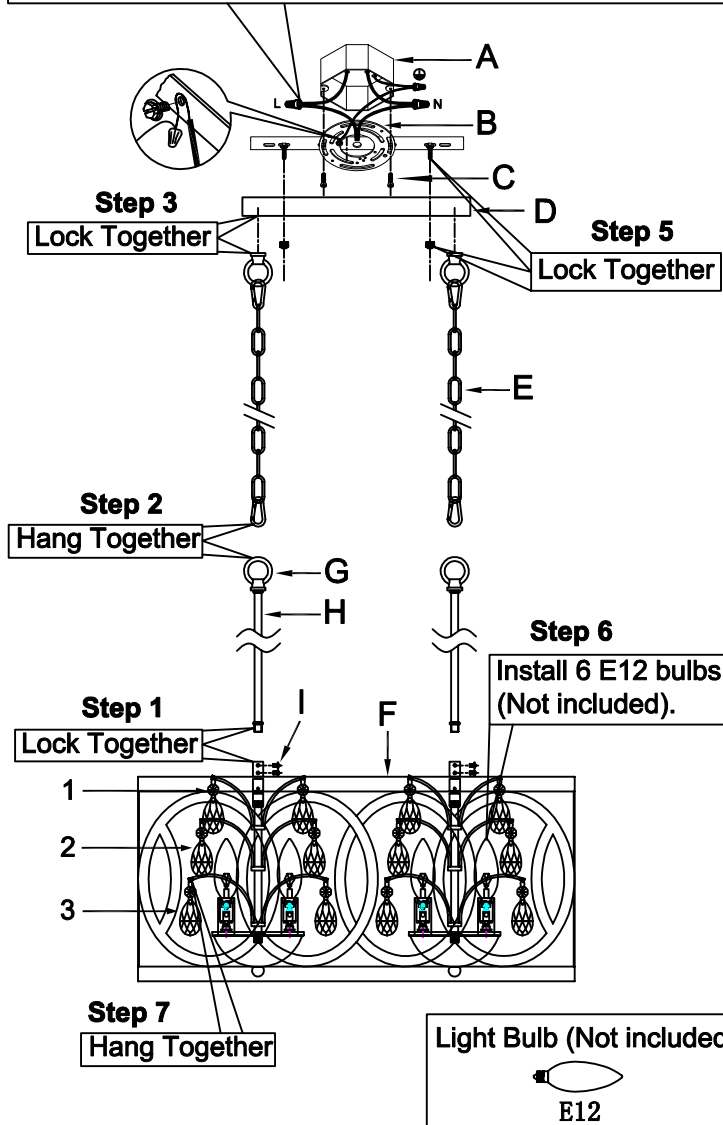

## Step 4

- 1A. Lock the crossbar to the junction box of the ceiling by using 2 pcs of 5/32 screws in the accessories bag.
- 1B. Connect the wires. The hot/positive wire (+) has an "L" label on it. The other one is the negative wire (-). And the bare cooper is the ground wire.
- 1C. Attach the canopy to the ceiling with screws