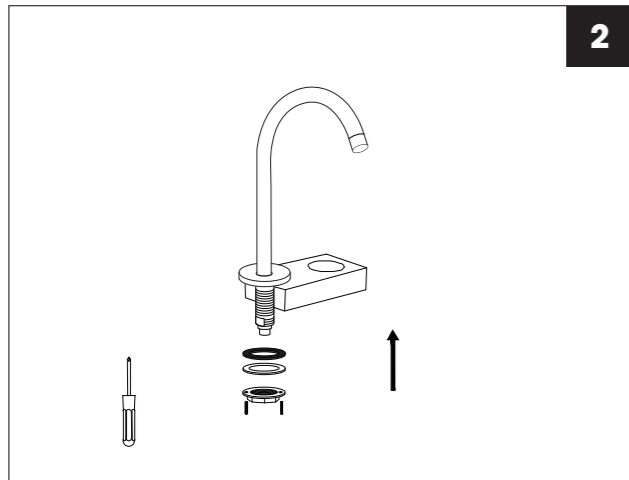

INSTALLATION STEPS

BEFORE YOU BEGIN

THE SIZE OF COUNTER BASIN'S HOLE AS ABOVE

1

2

3

4

5

6

WIDESPREAD BATHROOM FAUCET

Installation instruction

MB/BN/BG/CH/ORB

CARE INSTRUCTIONS

Rinse the product with clear water. Dry the product with a soft cloth.

DO NOT:

Use abrasive cleansers, cloths, or paper towels. Use any cleaning agents containing acid, polish, wax, alcohol, ammonia, bleach, solvent or any other corrosive or harsh chemical cleansers.