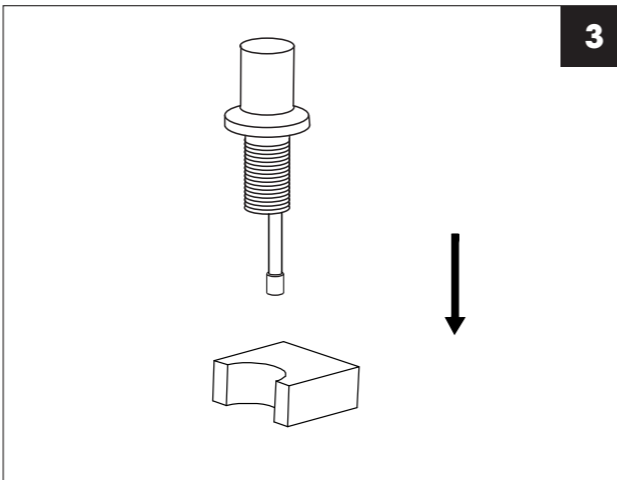

INSTALLATION STEPS

BEFORE YOU BEGIN

THE SIZE OF COUNTER BASIN'S HOLE AS ABOVE

1

2

3

4

5

6

WIDESPREAD BATHROOM FAUCET

Installation instruction

MB/BN/BG/CH/ORB

CARE INSTRUCTIONS

Rinse the product with clear water. Dry the product with a soft cloth.

DO NOT:

Use abrasive cleansers, cloths, or paper towels. Use any cleaning agents containing acid, polish, wax, alcohol, ammonia, bleach, solvent or any other corrosive or harsh chemical cleansers.