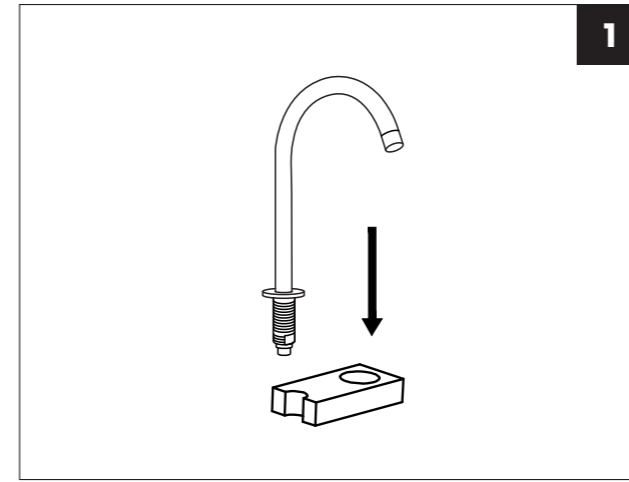

INSTALLATION STEPS

BEFORE YOU BEGIN

THE SIZE OF COUNTER BASIN'S HOLE AS ABOVE

1

2

3

4

5

6

WIDESPREAD BATHROOM FAUCET

Installation instruction

MB/BN/BG/CH/ORB

CARE INSTRUCTIONS

Rinse the product with clear water. Dry the product with a soft cloth.

DO NOT:

Use abrasive cleansers, cloths, or paper towels. Use any cleaning agents containing acid, polish, wax, alcohol, ammonia, bleach, solvent or any other corrosive or harsh chemical cleansers.