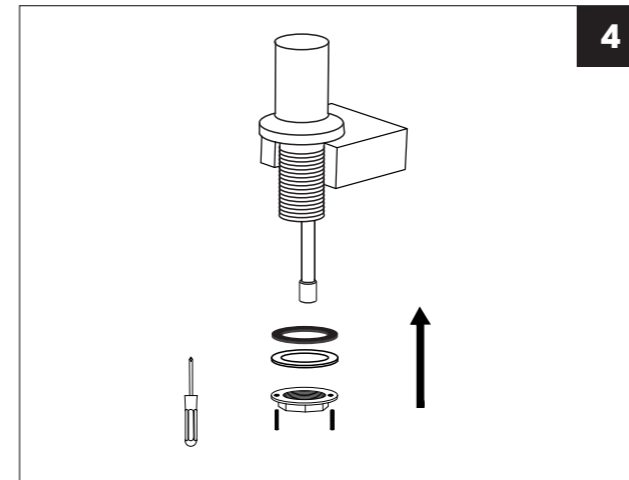

INSTALLATION STEPS

BEFORE YOU BEGIN

THE SIZE OF COUNTER BASIN'S HOLE AS ABOVE

1

2

3

4

5

6

WIDESPREAD BATHROOM FAUCET

Installation instruction

MB/BN/BG/CH/ORB

CARE INSTRUCTIONS

Rinse the product with clear water. Dry the product with a soft cloth.

DO NOT:

Use abrasive cleansers, cloths, or paper towels. Use any cleaning agents containing acid, polish, wax, alcohol, ammonia, bleach, solvent or any other corrosive or harsh chemical cleansers.