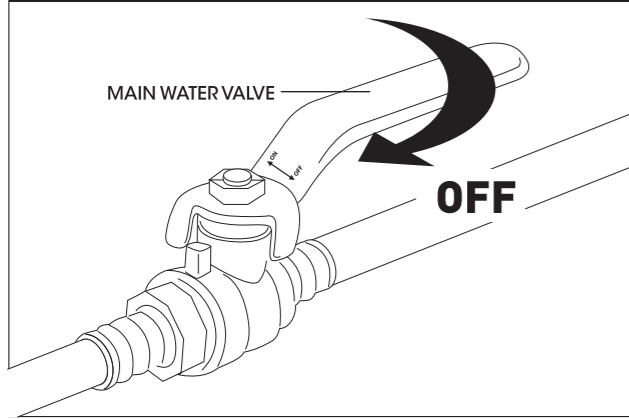

INSTALLATION STEPS

BEFORE YOU BEGIN

THE SIZE OF COUNTER BASIN'S HOLE AS ABOVE

1

2

3

4

5

6

WIDESPREAD BATHROOM FAUCET

Installation instruction

MB/BN/BG/CH/ORB

CARE INSTRUCTIONS

Rinse the product with clear water. Dry the product with a soft cloth.

DO NOT:

Use abrasive cleansers, cloths, or paper towels. Use any cleaning agents containing acid, polish, wax, alcohol, ammonia, bleach, solvent or any other corrosive or harsh chemical cleansers.