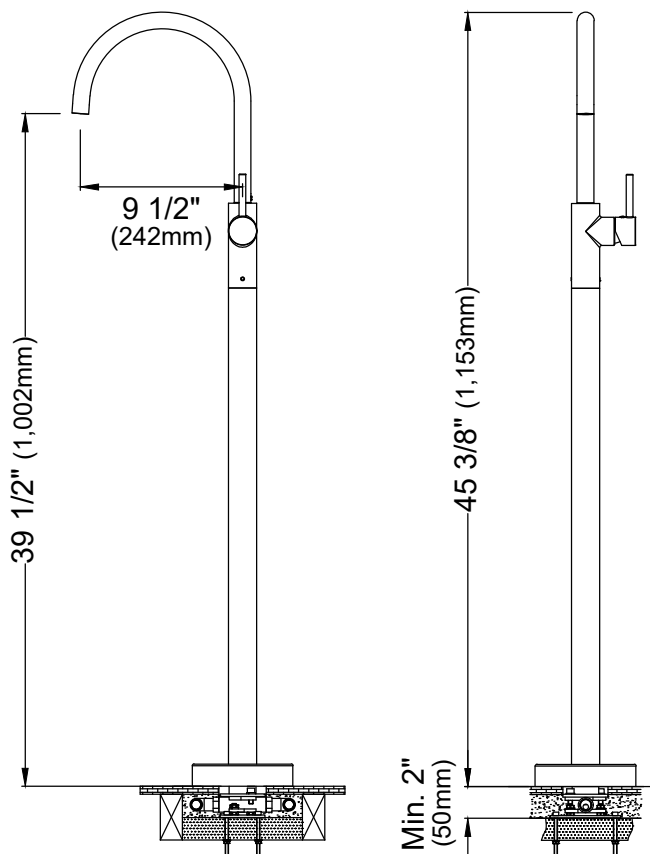

Listing and certifications:
cUPC, ASME A112.18.1/CSA B125.1
ADA compliant

Limited Lifetime Warranty

We reserve the right to update product specifications without notice. Please visit karran.com for the most current specification sheets. All dimensions are accurate to 1/4". REV 12-2025