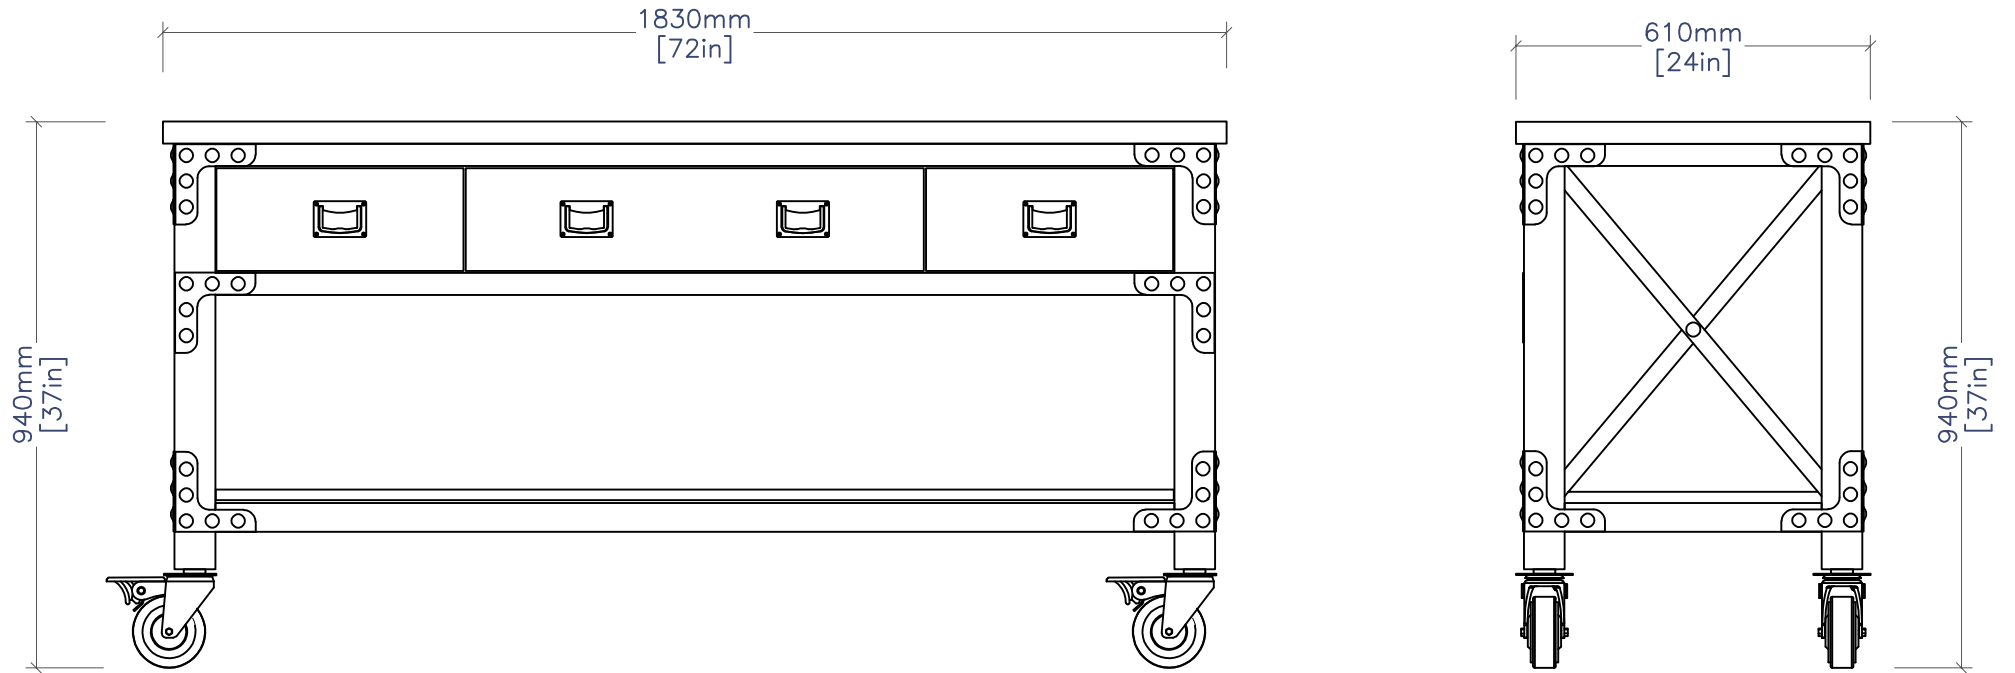

68051

DARBY 72" Industrial Metal & Wood  
Kitchen Island Desk with Drawers