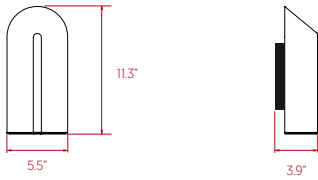

SIZE

REFERENCES

IGLU A UL

COMPONENTS

Wood Veneer Shade

White Metal Back Plate

Matte Satin Acrylic Diffuser

LIGHT SOURCE

PACKAGING

Box Size: 7.3 x 7.3 x 13.6"

Box Volume: 0.42 ft³

Weight: Gross - 2.2 Lb | Net - 3.08 Lb