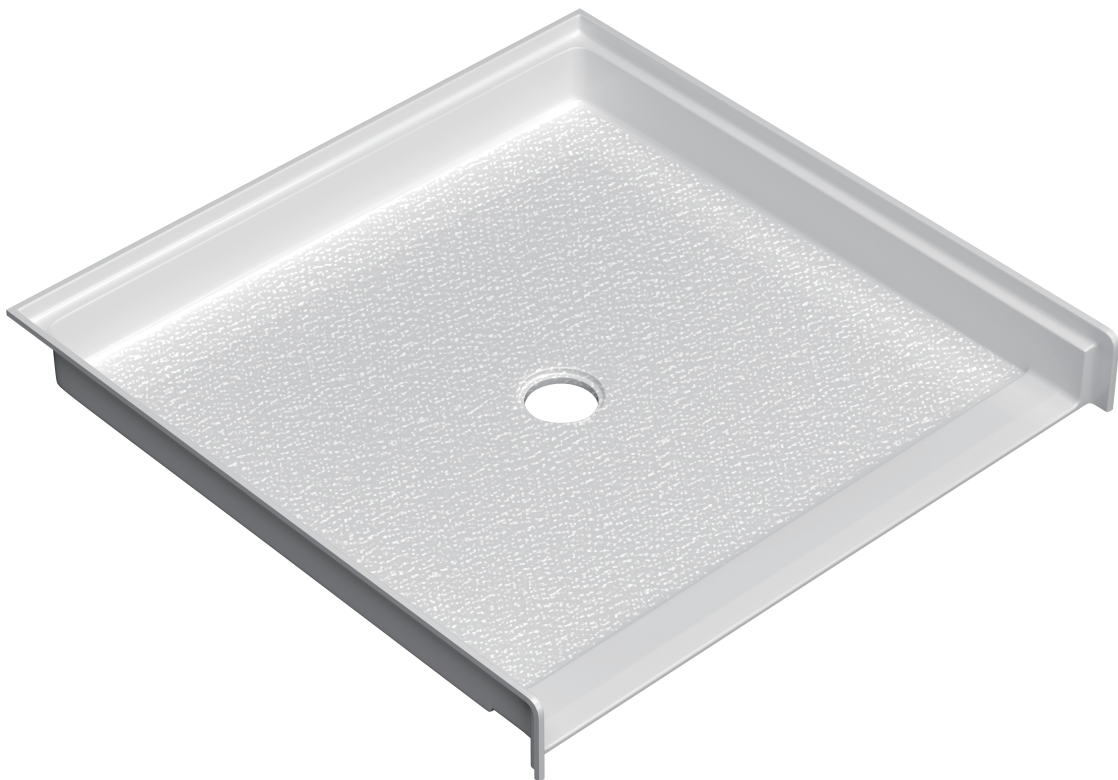

# SIZE DETAILS

## ACRYLIC SHOWER BASE

**MODEL No.ZADA-3838C**

# SIZE DETAILS

Top View

Side View

Front View