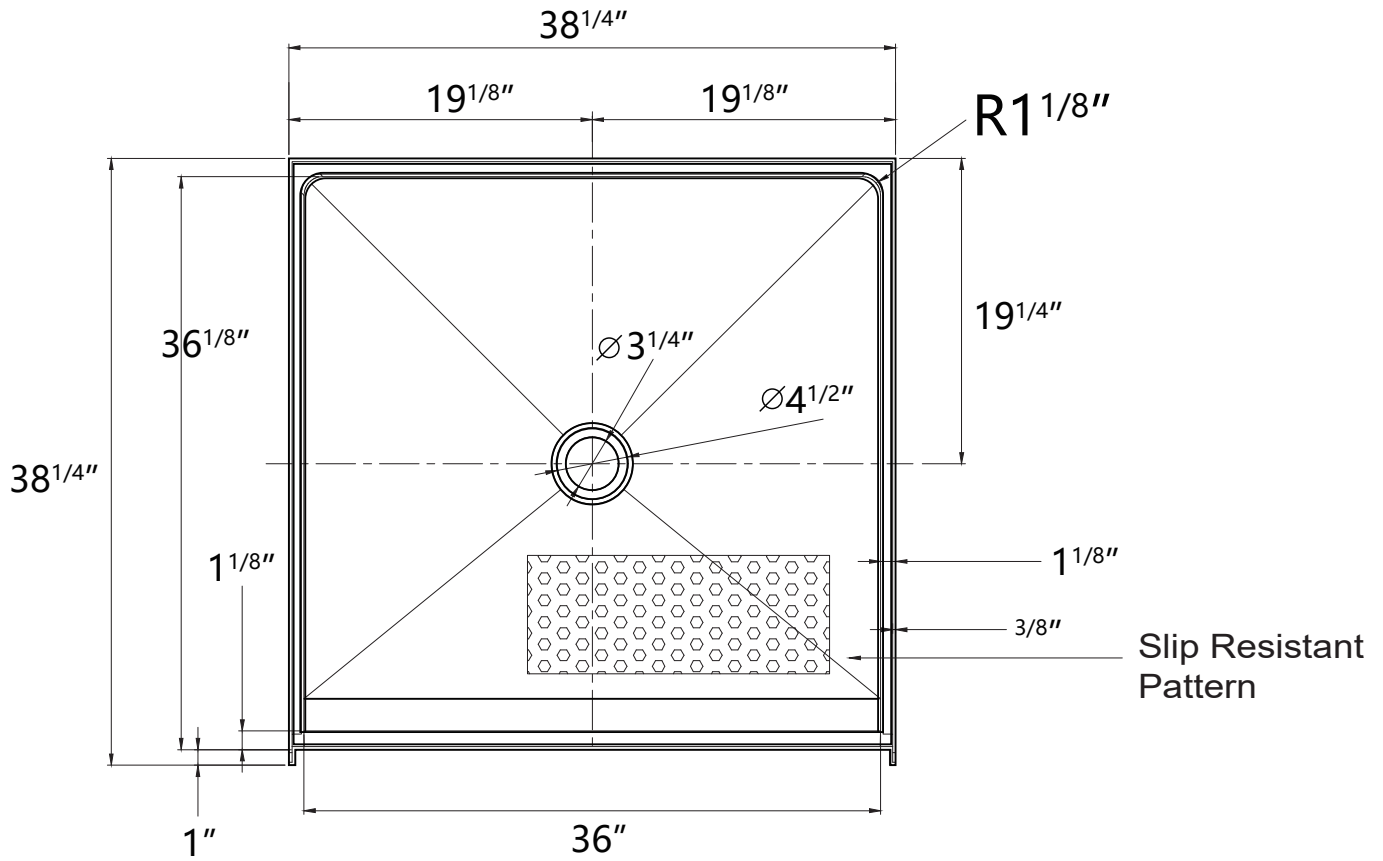

# SIZE DETAILS

## ACRYLIC SHOWER BASE

**MODEL No.ZADA-3838C**

# SIZE DETAILS

Top View

Side View

Front View