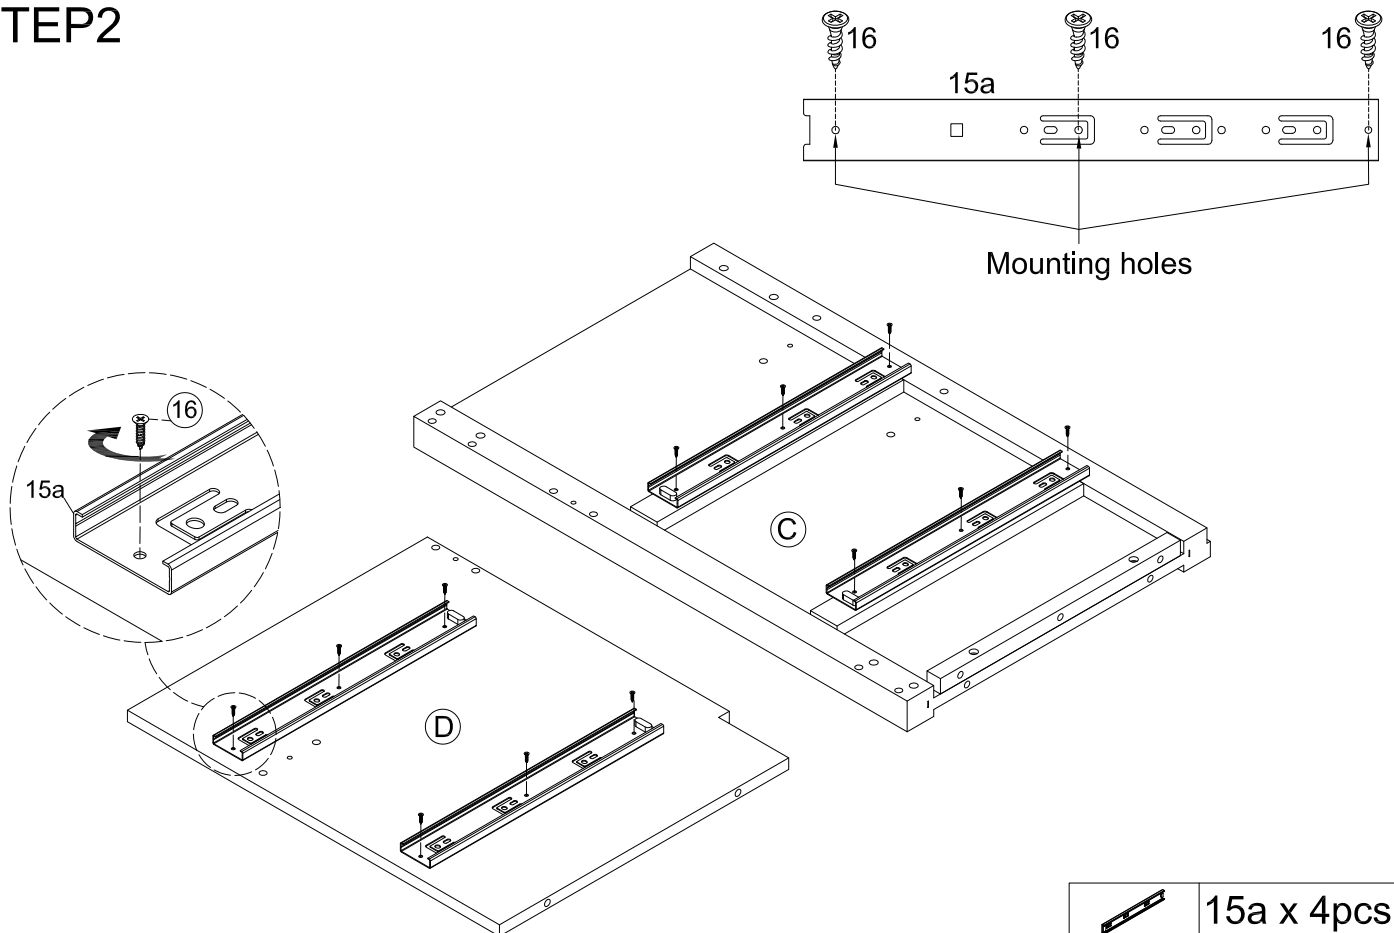

STEP1

	16 x 2SET

STEP2

	15a x 4pcs
	16 x 12pcs