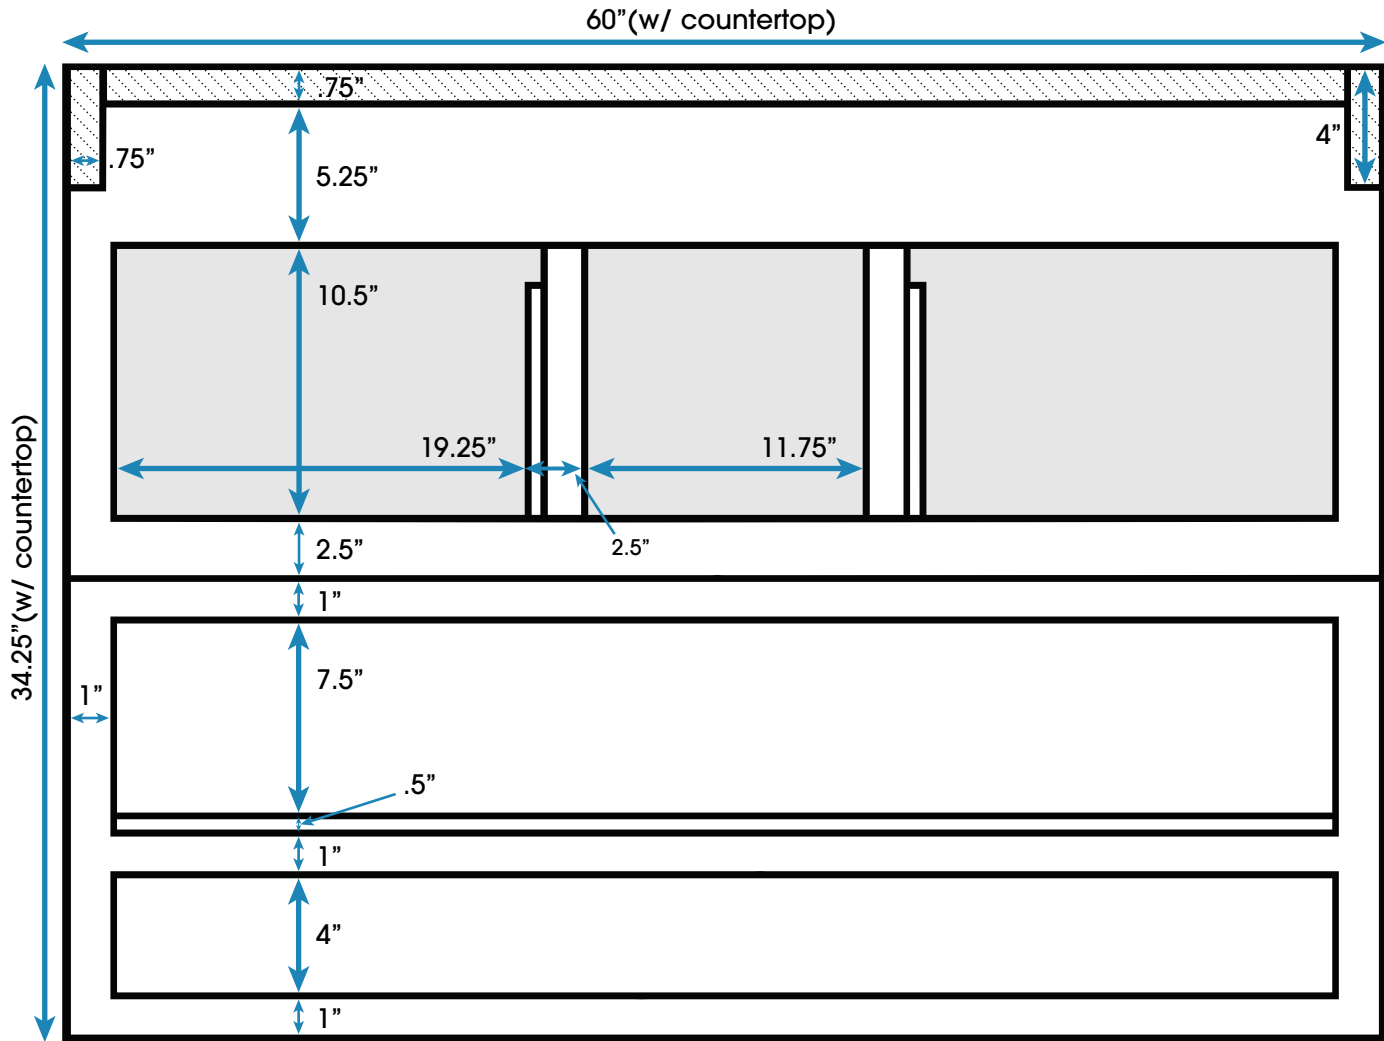

# 60-inch Double Bath Vanity (Top View)

All measurements are approximate and rounded to the nearest quarter inch  
Please allow for a slight margin of error