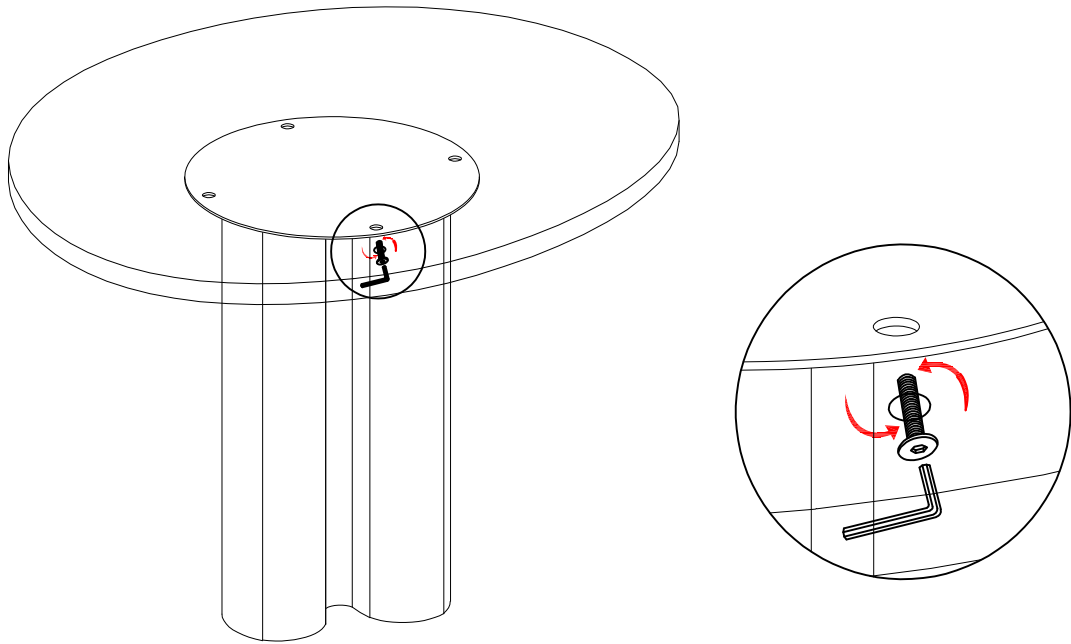

ASSEMBLY INSTRUCTIONS FOR ORIC BISTRO TABLE

Hardware List				
A		Allen bolt	8x20mm	4
B		Flat washer	M10	4
C		Allen key	5mm	1

Step-1

Step-2

Final