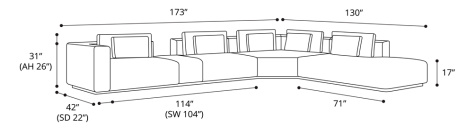

LINE DRAWING