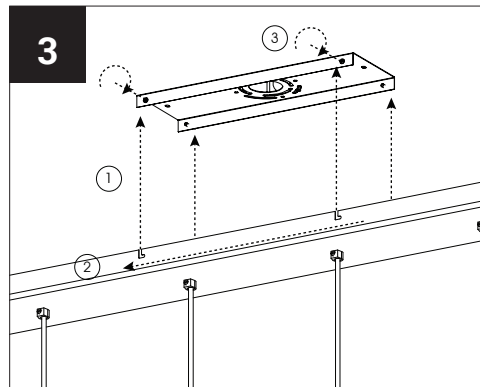

Installation Instructions
Instructions d'installation

! WARNING - ATTENTION

Luminaires must be installed by a certified electrician. Check with local and national codes for proper installation. To prevent electrical shock, disconnect electrical supply before installation or servicing.
Les luminaires doivent être installés par un électricien certifié. Vérifier les normes et les codes du bâtiment de votre région. Pour réduire les risques d'électrocution lors de l'installation ou de l'entretien, couper l'alimentation électrique.