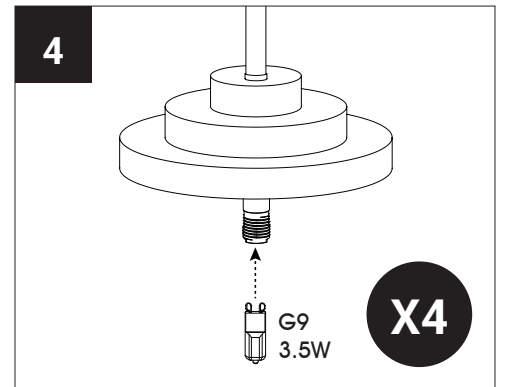

Installation Instructions
Instructions d'installation

! WARNING - ATTENTION

Luminaires must be installed by a certified electrician. Check with local and national codes for proper installation. To prevent electrical shock, disconnect electrical supply before installation or servicing.
Les luminaires doivent être installés par un électricien certifié. Vérifier les normes et les codes du bâtiment de votre région. Pour réduire les risques d'électrocution lors de l'installation ou de l'entretien, couper l'alimentation électrique.