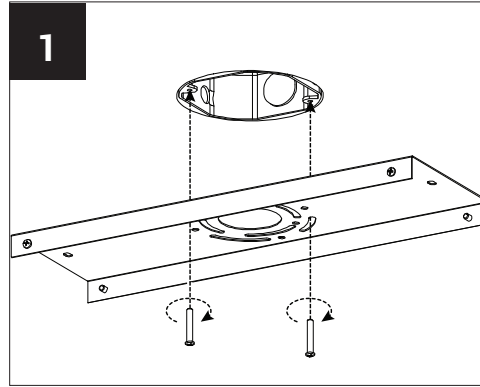

Installation Instructions
Instructions d'installation

! WARNING - ATTENTION

Luminaires must be installed by a certified electrician. Check with local and national codes for proper installation. To prevent electrical shock, disconnect electrical supply before installation or servicing.
Les luminaires doivent être installés par un électricien certifié. Vérifier les normes et les codes du bâtiment de votre région. Pour réduire les risques d'électrocution lors de l'installation ou de l'entretien, couper l'alimentation électrique.