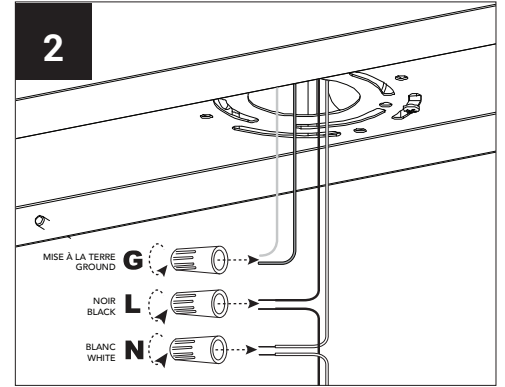

Installation Instructions
Instructions d'installation

! WARNING - ATTENTION

Luminaires must be installed by a certified electrician. Check with local and national codes for proper installation. To prevent electrical shock, disconnect electrical supply before installation or servicing.
Les luminaires doivent être installés par un électricien certifié. Vérifier les normes et les codes du bâtiment de votre région. Pour réduire les risques d'électrocution lors de l'installation ou de l'entretien, couper l'alimentation électrique.