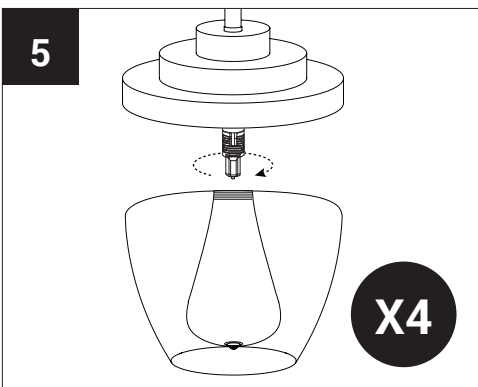

Installation Instructions
Instructions d'installation

! WARNING - ATTENTION

Luminaires must be installed by a certified electrician. Check with local and national codes for proper installation. To prevent electrical shock, disconnect electrical supply before installation or servicing.
Les luminaires doivent être installés par un électricien certifié. Vérifier les normes et les codes du bâtiment de votre région. Pour réduire les risques d'électrocution lors de l'installation ou de l'entretien, couper l'alimentation électrique.