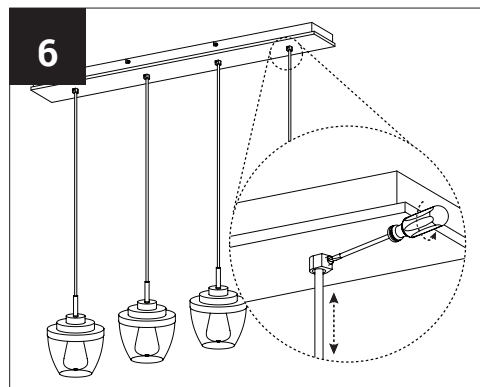

Installation Instructions
Instructions d'installation

! WARNING - ATTENTION

Luminaires must be installed by a certified electrician. Check with local and national codes for proper installation. To prevent electrical shock, disconnect electrical supply before installation or servicing.
Les luminaires doivent être installés par un électricien certifié. Vérifier les normes et les codes du bâtiment de votre région. Pour réduire les risques d'électrocution lors de l'installation ou de l'entretien, couper l'alimentation électrique.