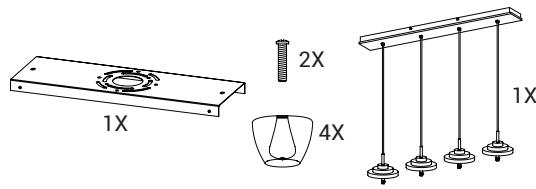

DECORATIVE LIGHTING
LUMINAIRE DÉCORATIF

LIGHT SOURCE (INCLUDED)
SOURCE LUMINEUSE (INCLUDE)

4X G9 LED 3.5W
DIMMABLE
LUMINOSITÉ AJUSTABLE

REQUIRED TOOLS
OUTILS REQUIS

Installation Instructions
Instructions d'installation