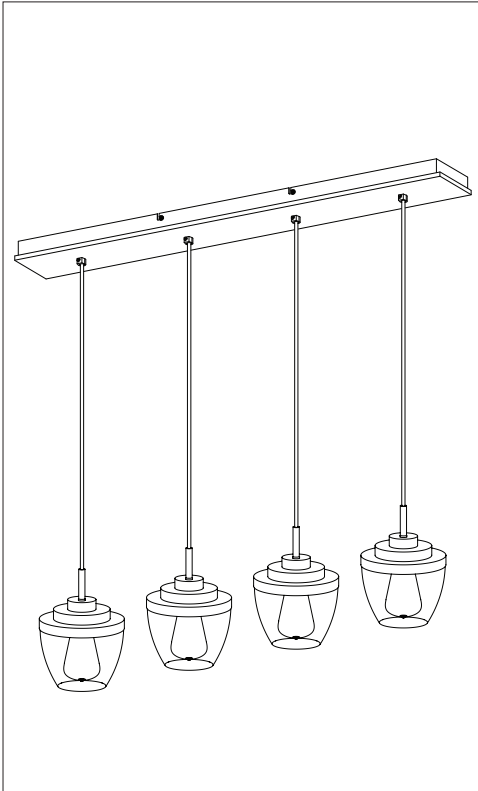

Installation Instructions
Instructions d'installation

! WARNING - ATTENTION

Luminaires must be installed by a certified electrician. Check with local and national codes for proper installation. To prevent electrical shock, disconnect electrical supply before installation or servicing.
Les luminaires doivent être installés par un électricien certifié. Vérifier les normes et les codes du bâtiment de votre région. Pour réduire les risques d'électrocution lors de l'installation ou de l'entretien, couper l'alimentation électrique.